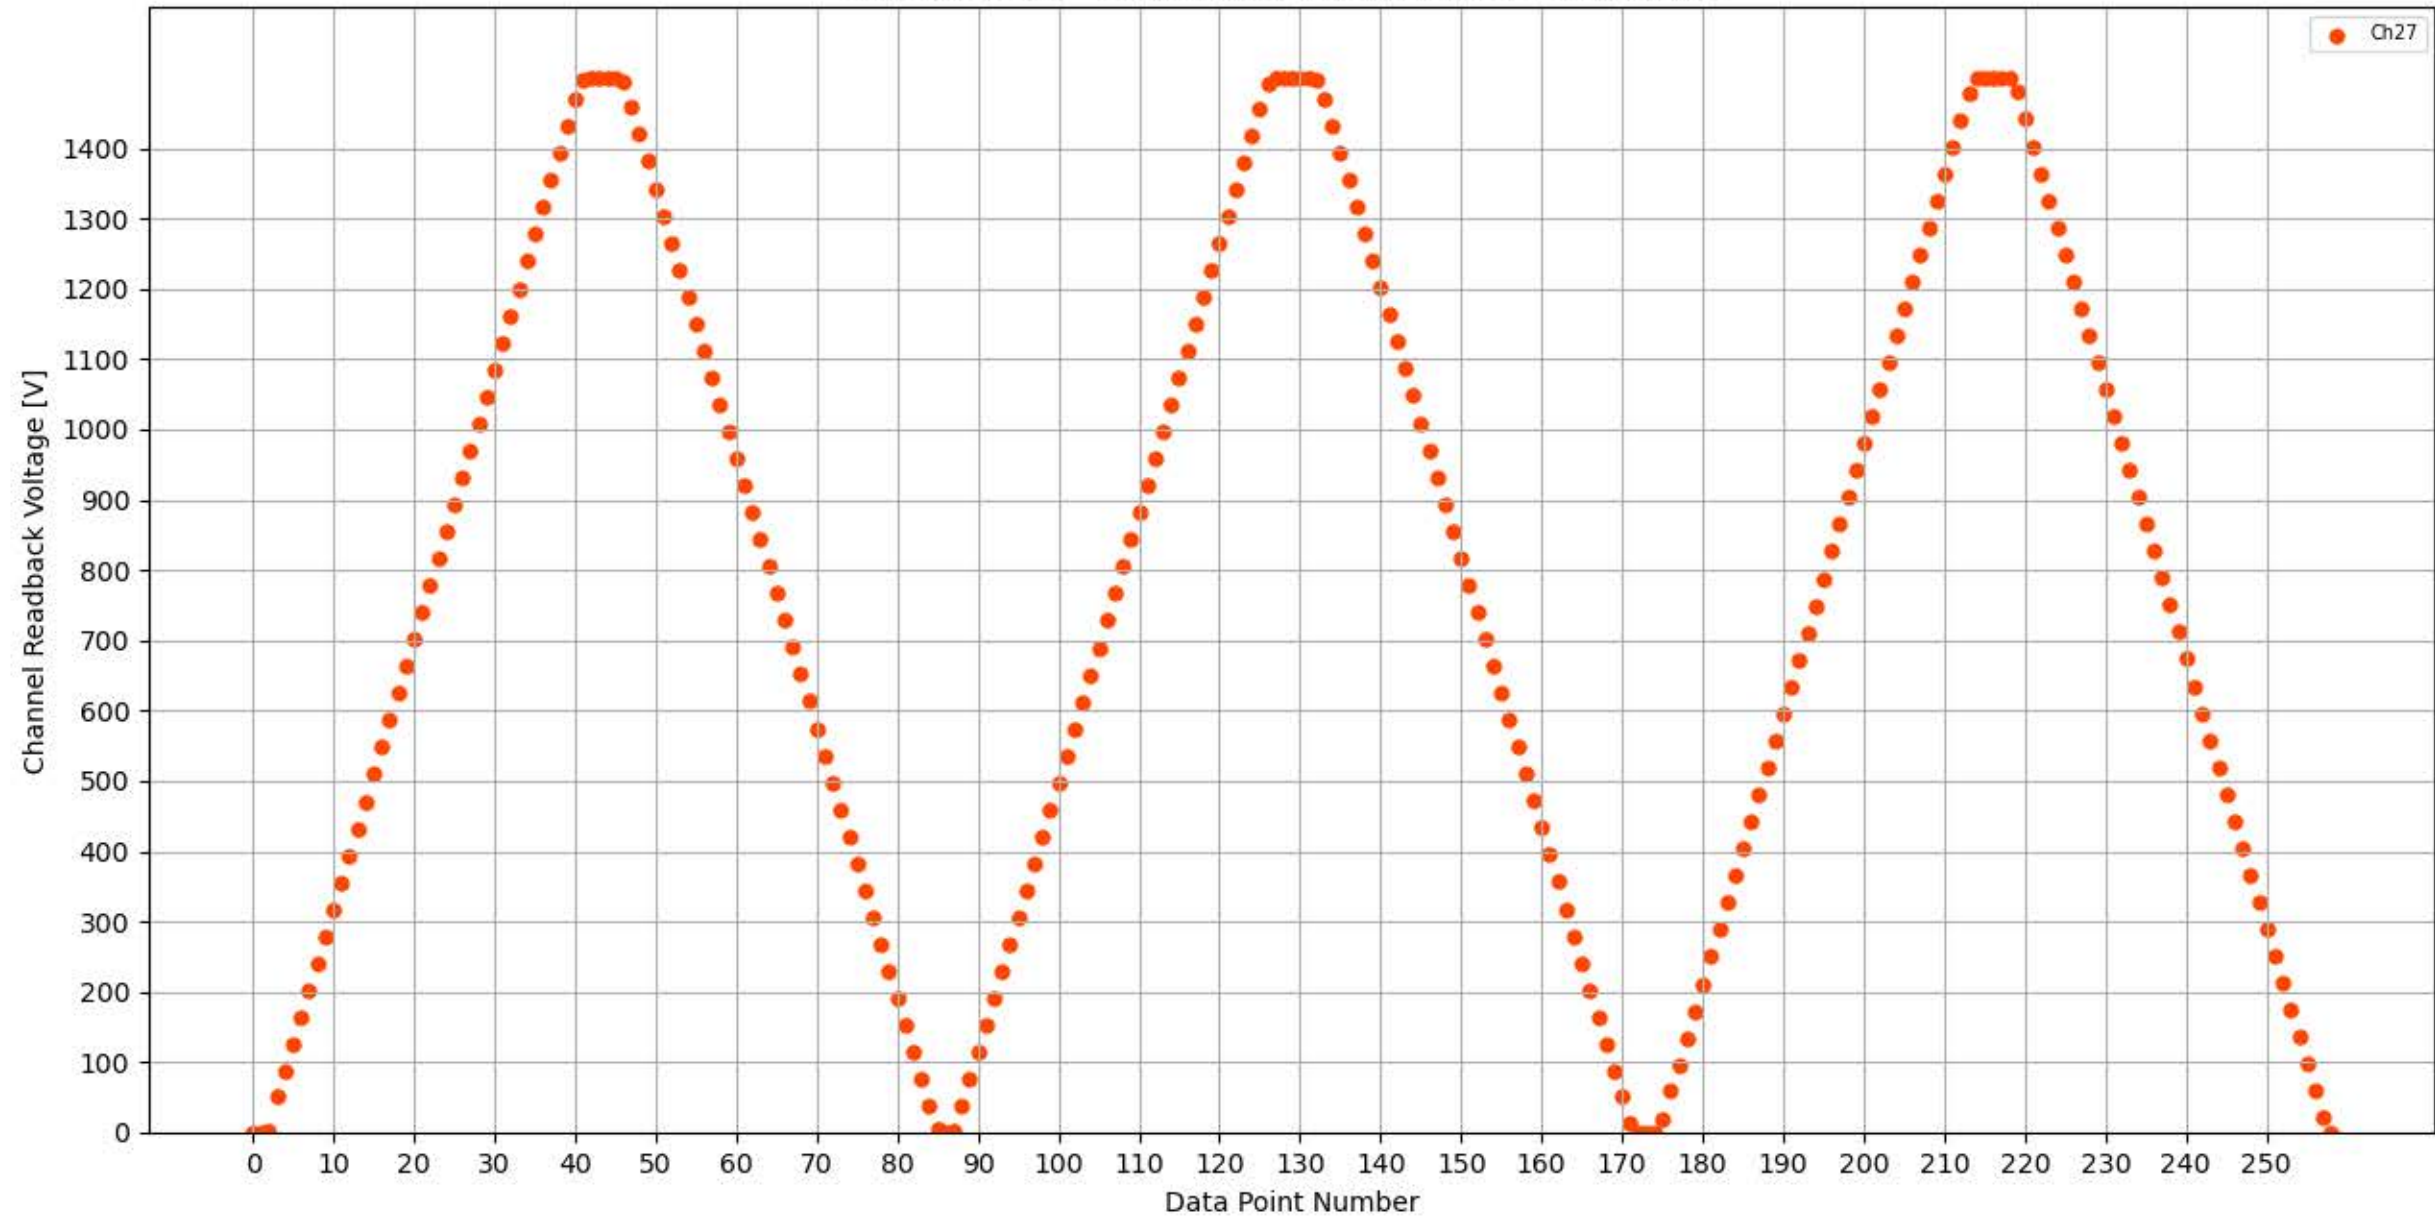

Voltage Ramp Test (Python) Bd #301, Slot #11, Ch #24

Voltage Ramp Test (Python) Bd #301, Slot #11, Ch #25

Voltage Ramp Test (Python) Bd #301, Slot #11, Ch #26

Voltage Ramp Test (Python) Bd #301, Slot #11, Ch #27