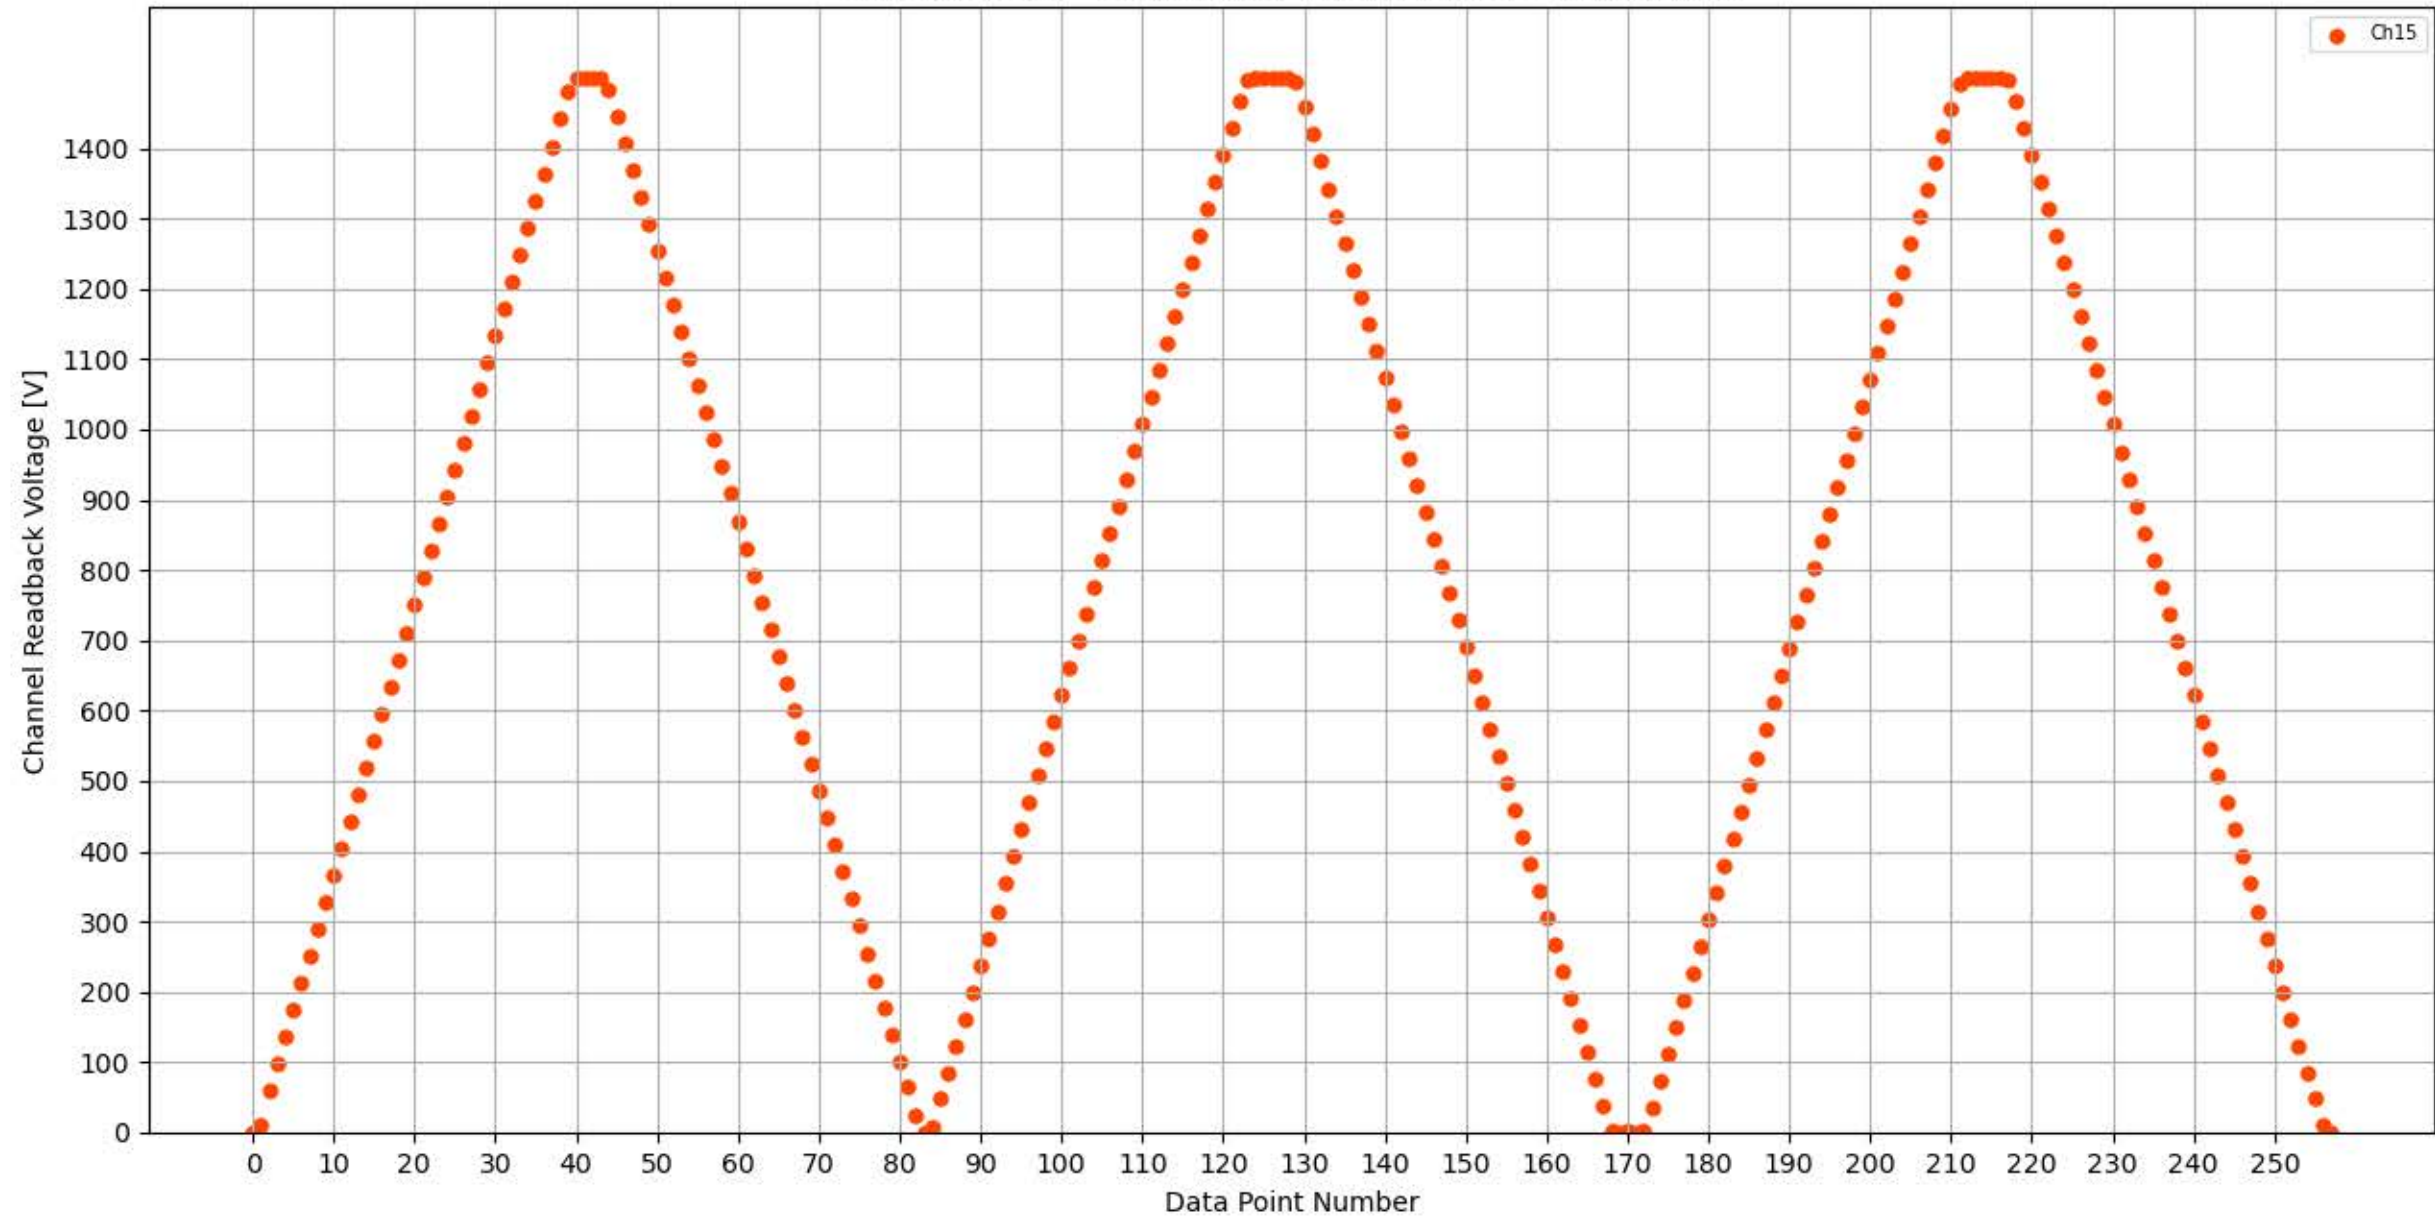

Voltage Ramp Test (Python) Bd #301, Slot #11, Ch #12

Voltage Ramp Test (Python) Bd #301, Slot #11, Ch #13

Voltage Ramp Test (Python) Bd #301, Slot #11, Ch #14

Voltage Ramp Test (Python) Bd #301, Slot #11, Ch #15