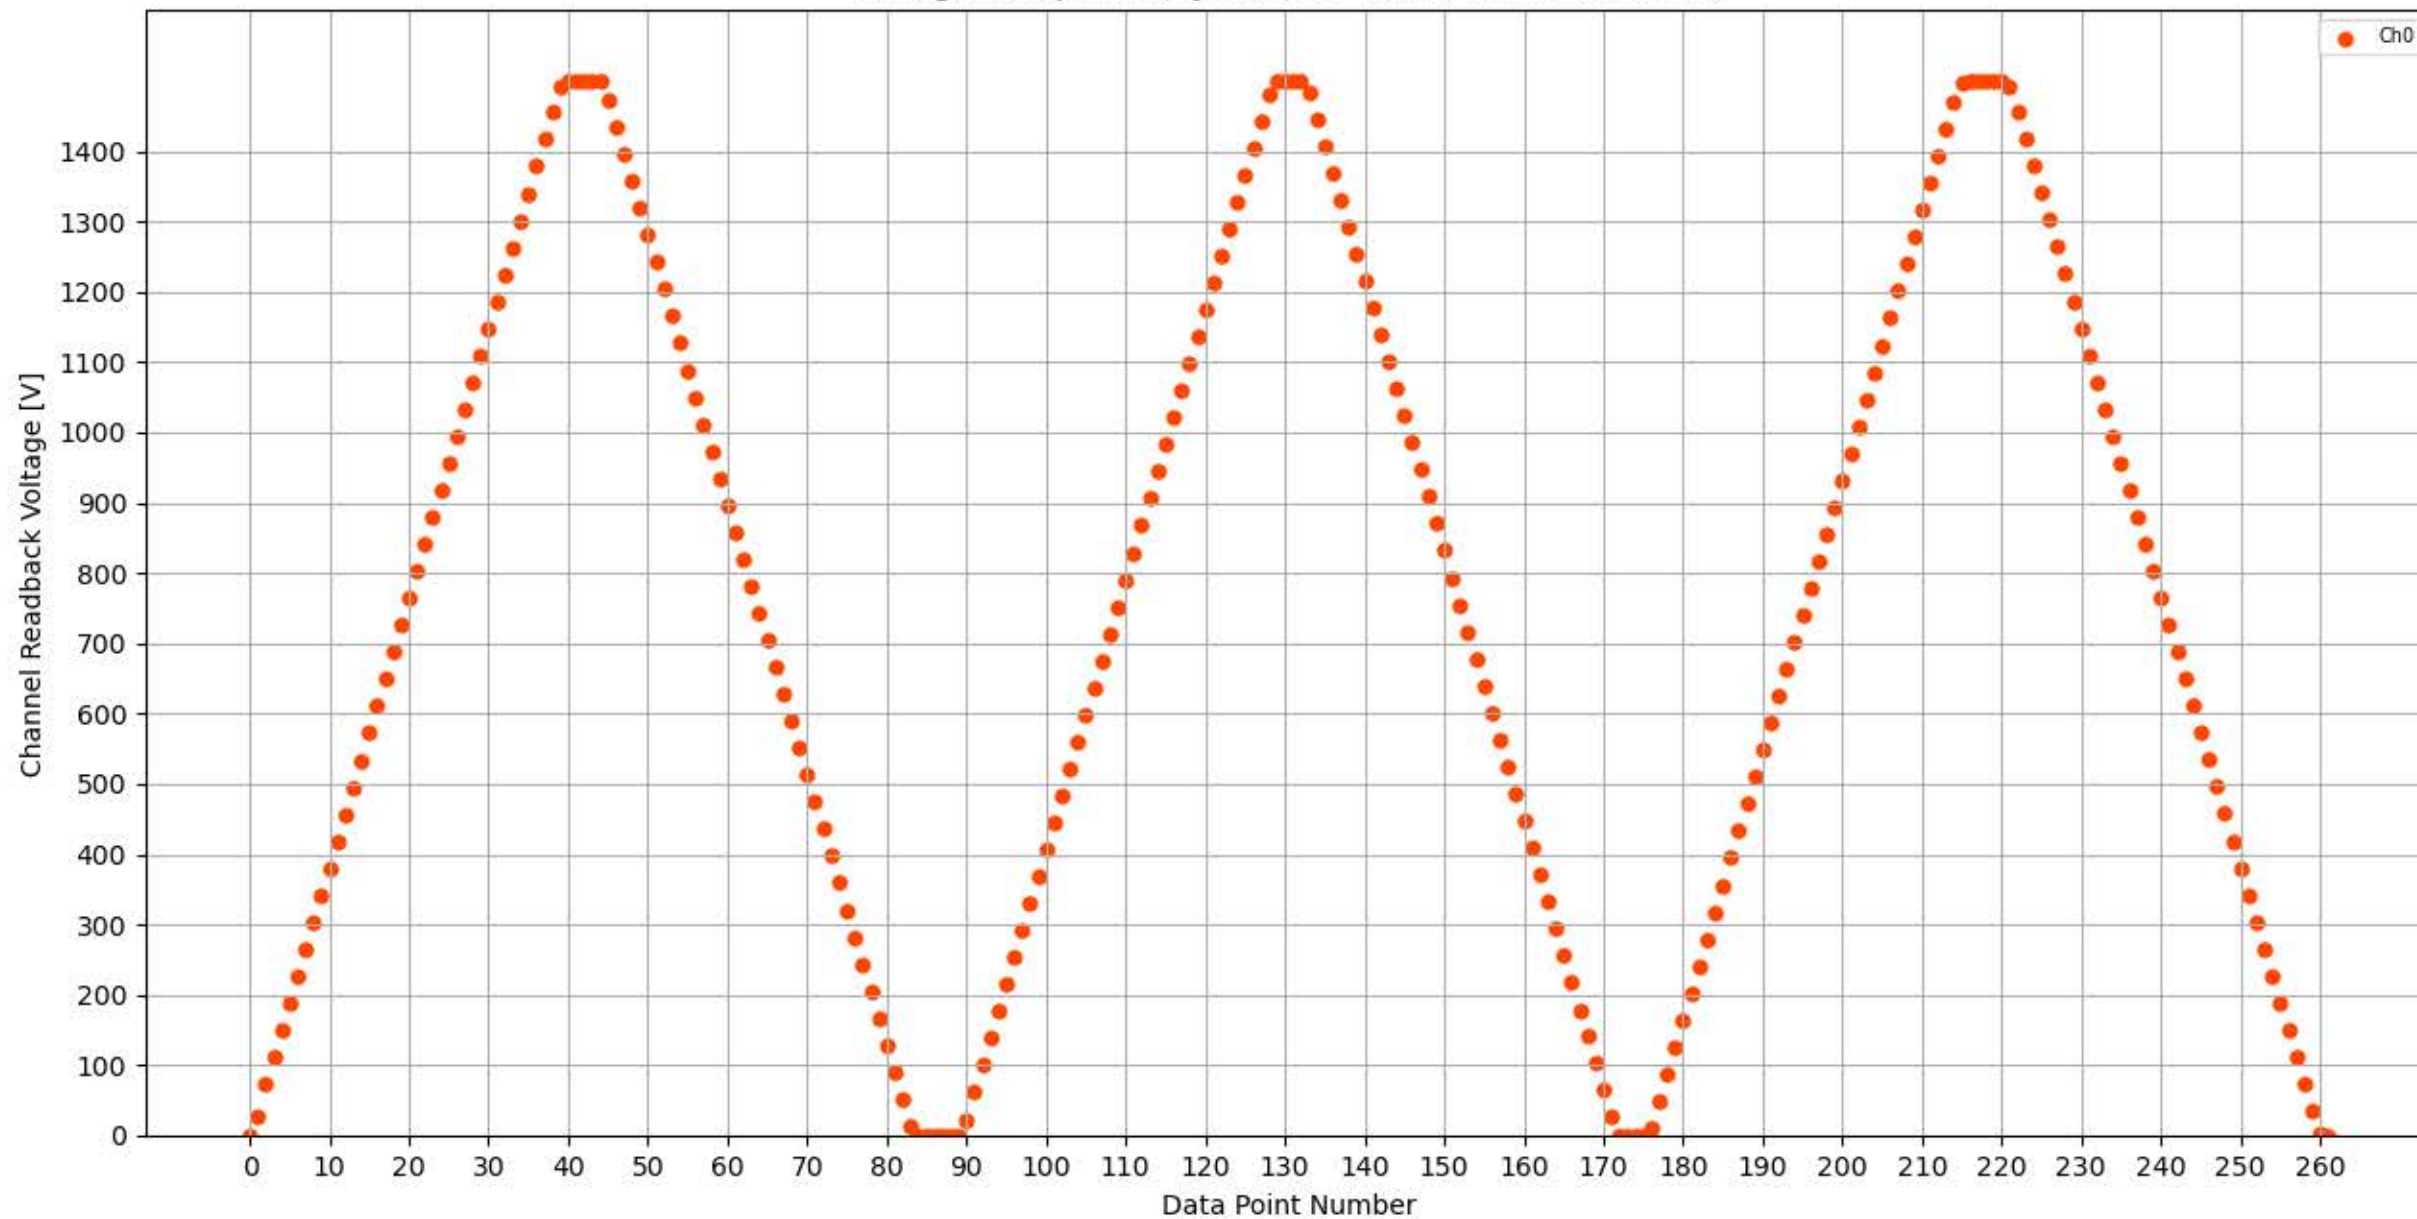

Voltage Ramp Test (Python) Bd #301, Slot #11, Ch #0

Voltage Ramp Test (Python) Bd #301, Slot #11, Ch #1

Voltage Ramp Test (Python) Bd #301, Slot #11, Ch #2

Voltage Ramp Test (Python) Bd #301, Slot #11, Ch #3

Voltage Ramp Test (Python) Bd #301, Slot #11, Ch #4

Voltage Ramp Test (Python) Bd #301, Slot #11, Ch #5

Voltage Ramp Test (Python) Bd #301, Slot #11, Ch #6

Voltage Ramp Test (Python) Bd #301, Slot #11, Ch #7