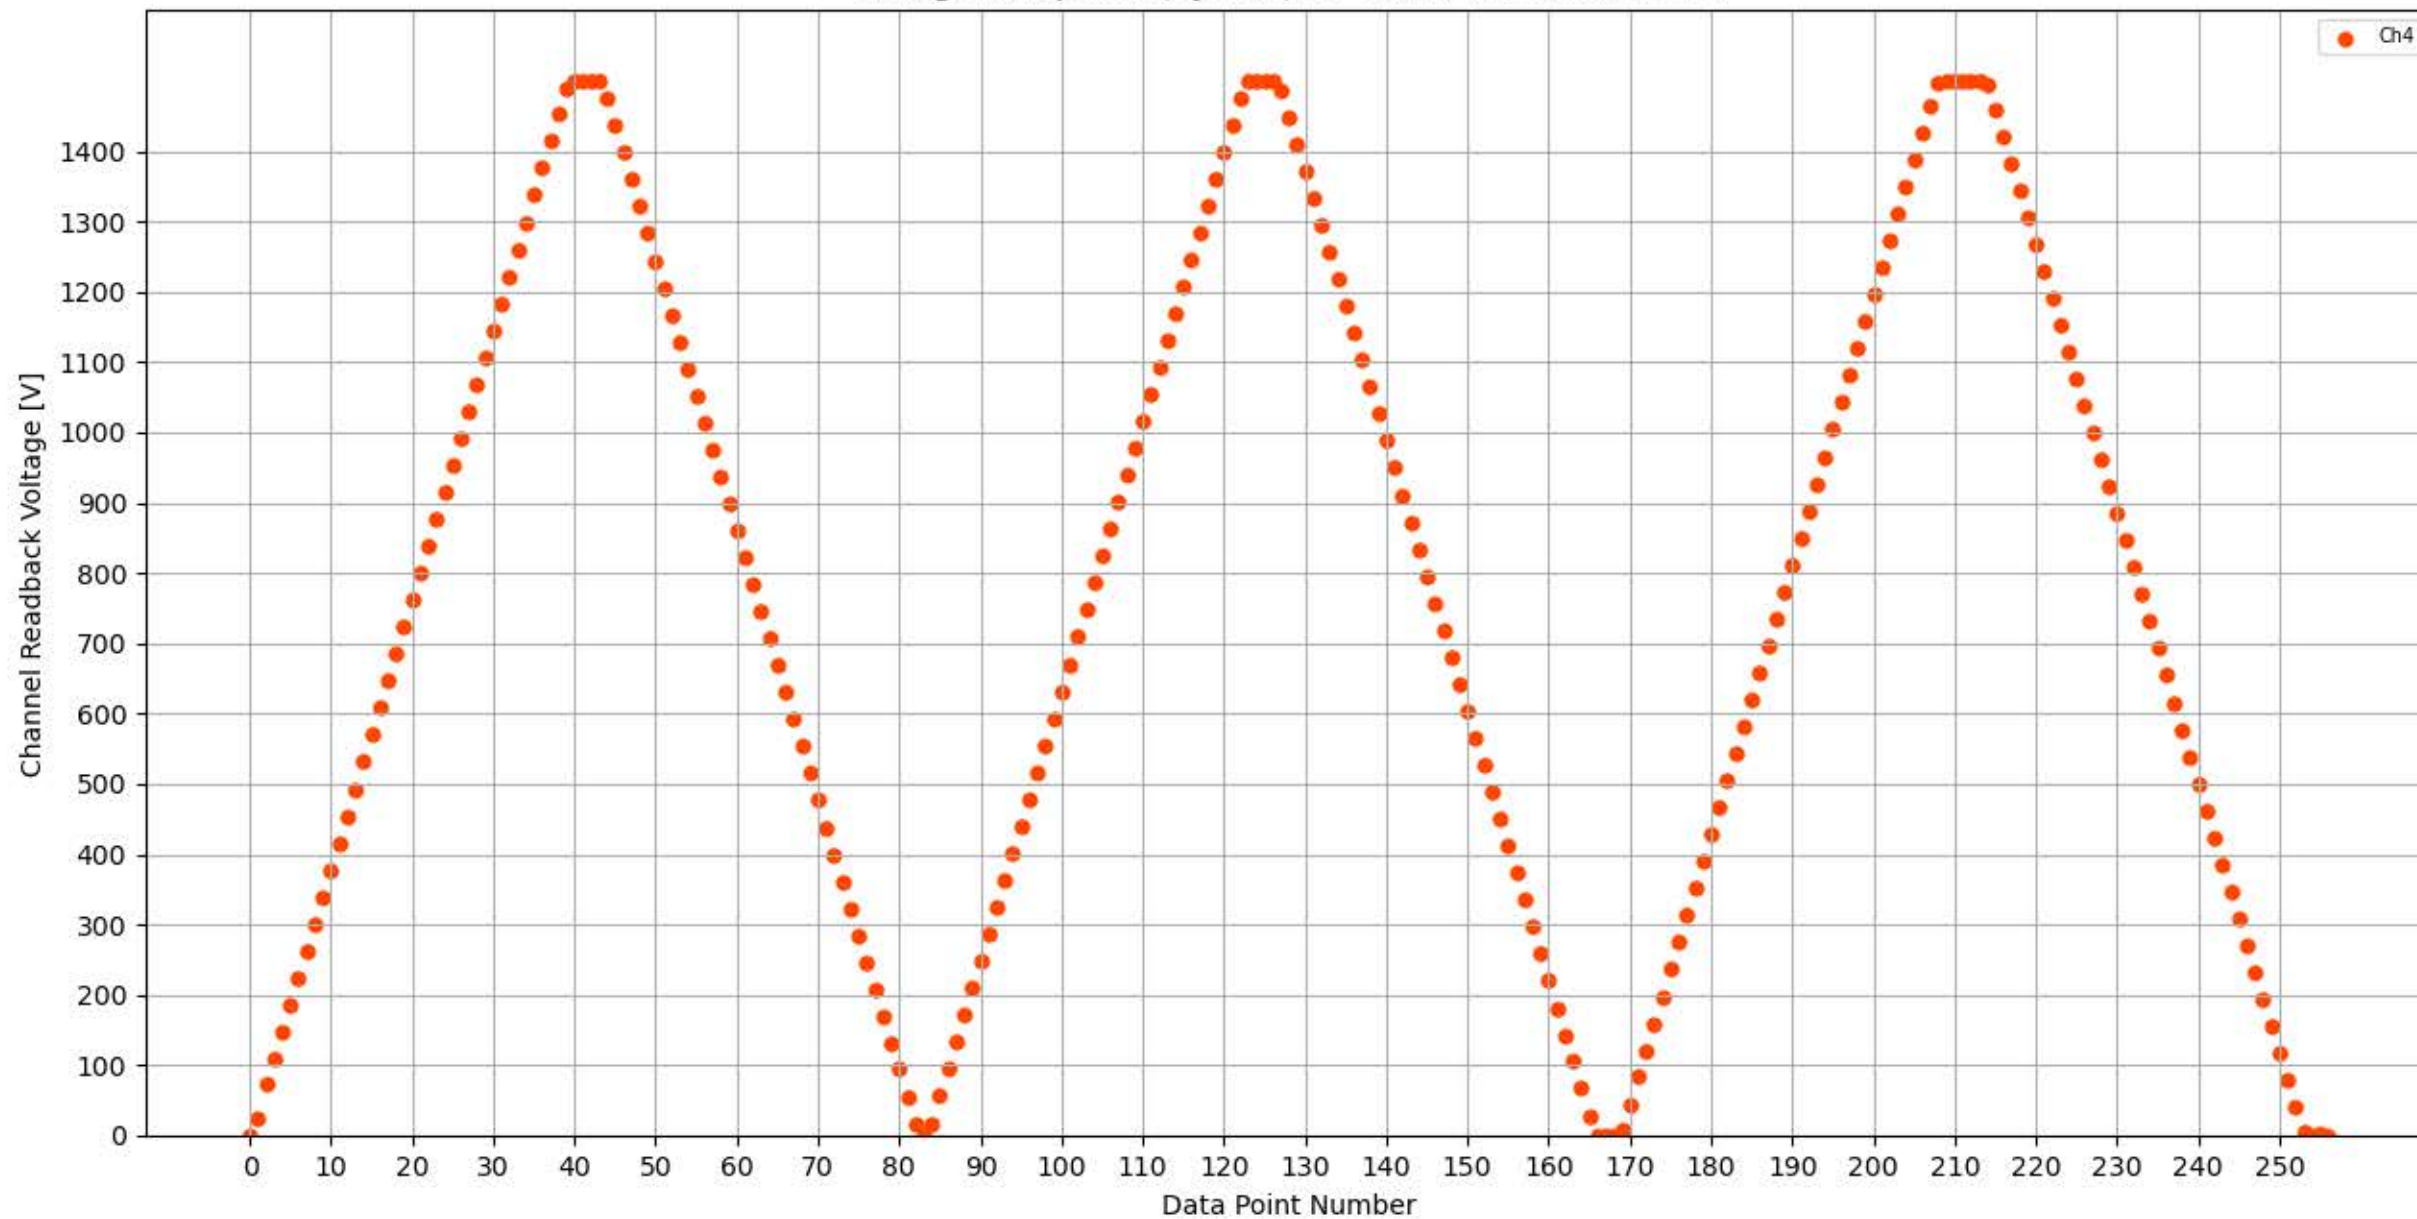

Voltage Ramp Test (Python) Bd #301, Slot #11, Ch #0

Voltage Ramp Test (Python) Bd #301, Slot #11, Ch #1

Voltage Ramp Test (Python) Bd #301, Slot #11, Ch #2

Voltage Ramp Test (Python) Bd #301, Slot #11, Ch #3

Voltage Ramp Test (Python) Bd #301, Slot #11, Ch #4

Voltage Ramp Test (Python) Bd #301, Slot #11, Ch #5

Voltage Ramp Test (Python) Bd #301, Slot #11, Ch #6

Voltage Ramp Test (Python) Bd #301, Slot #11, Ch #7