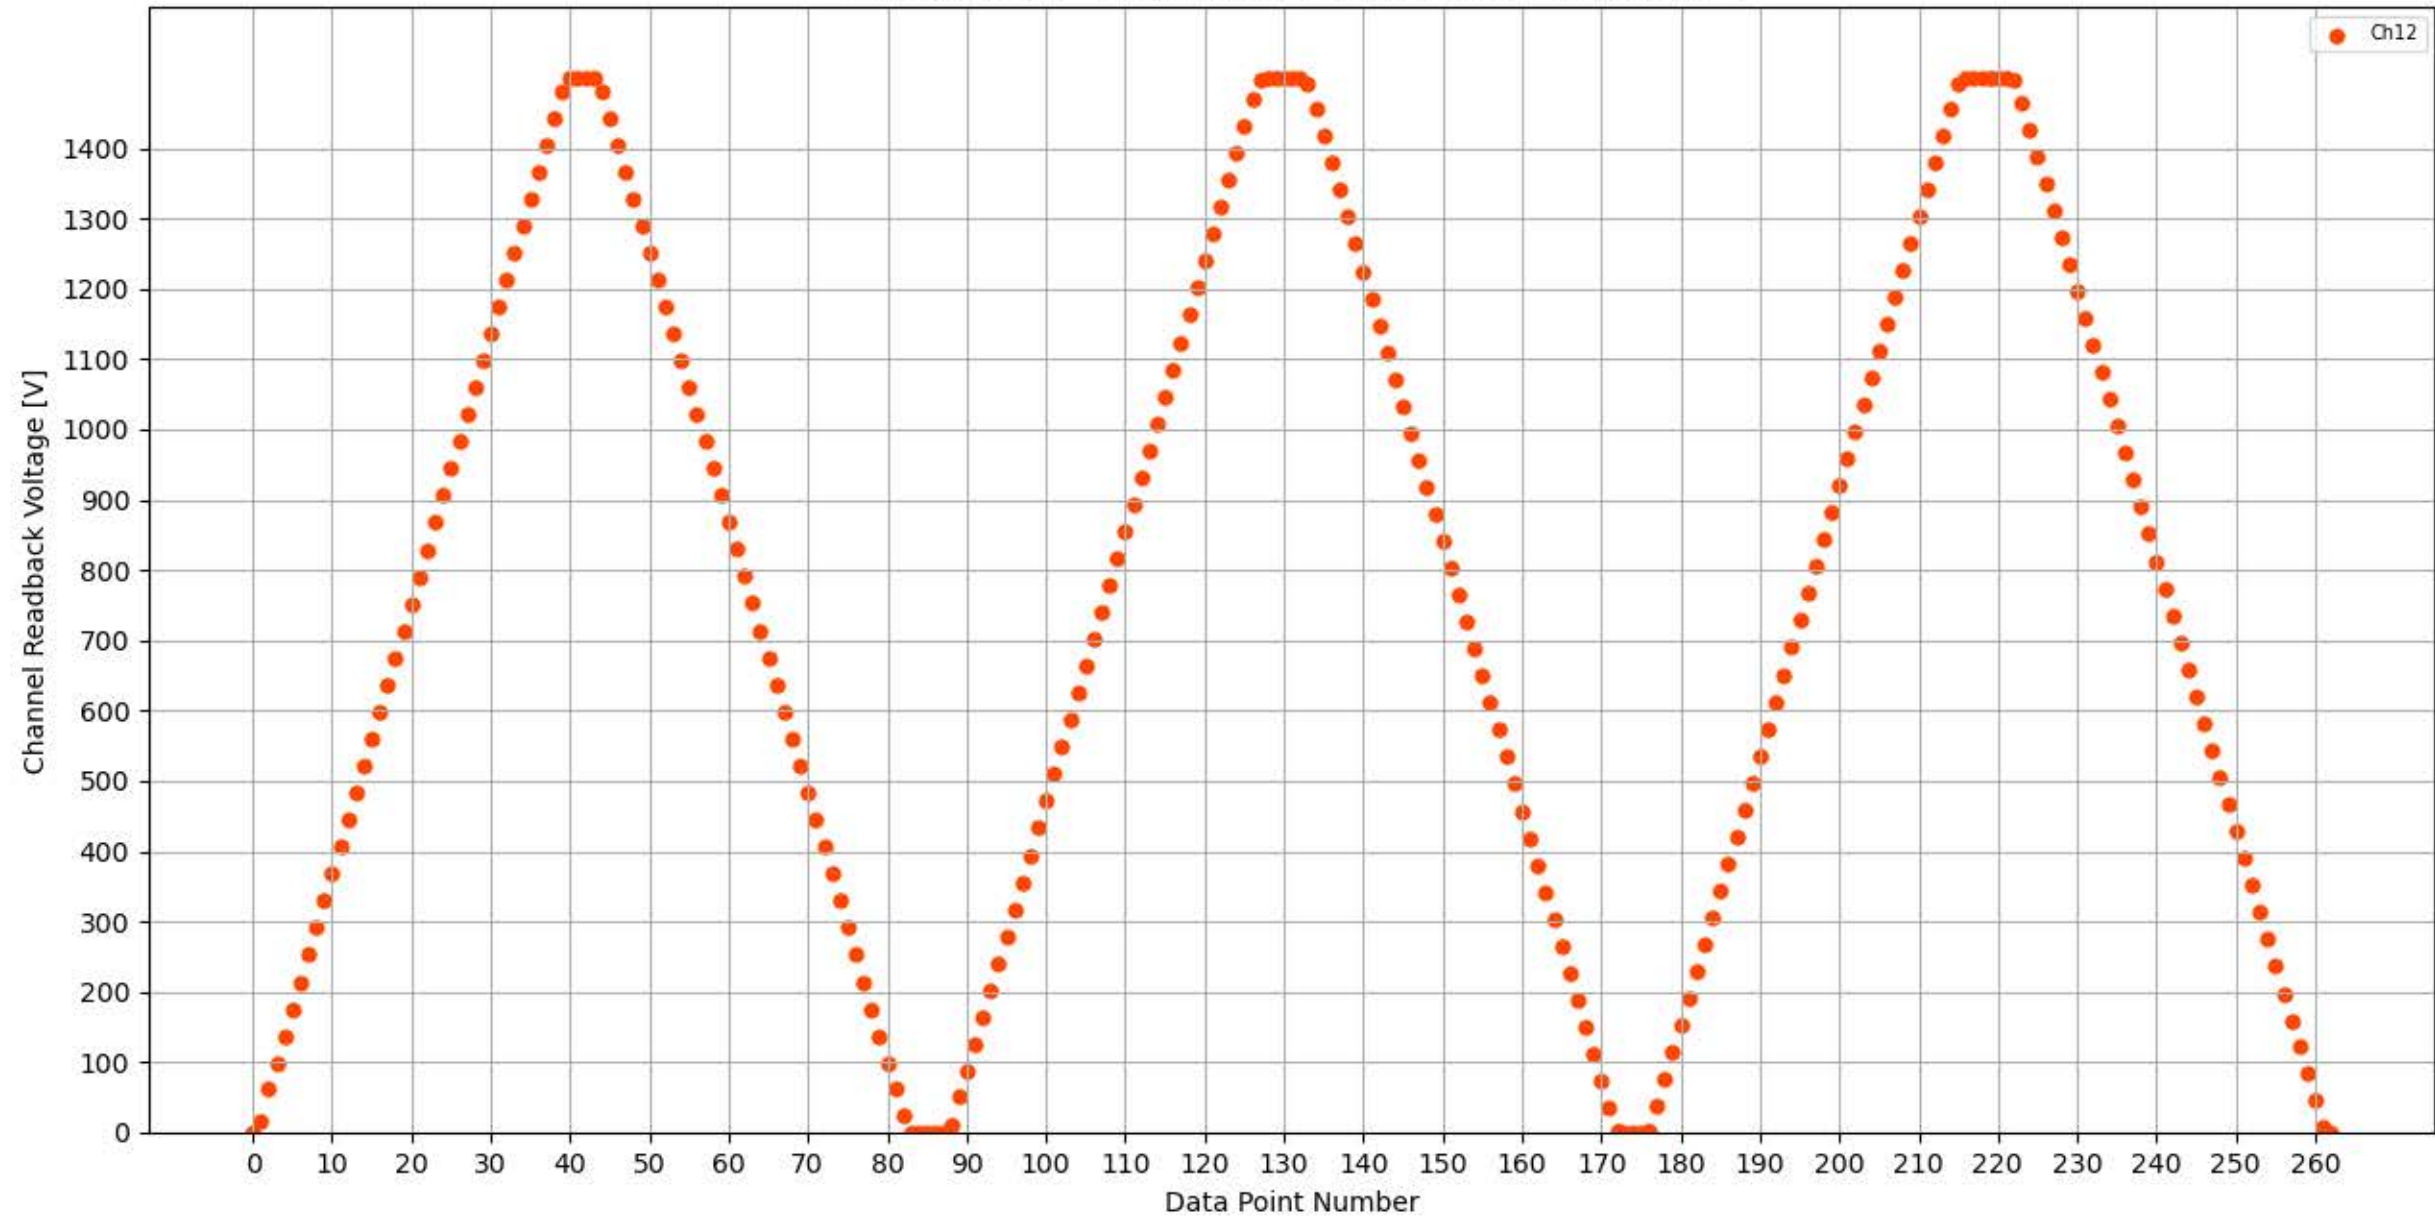

Voltage Ramp Test (Python) Bd #301, Slot #11, Ch #13

Voltage Ramp Test (Python) Bd #301, Slot #11, Ch #12