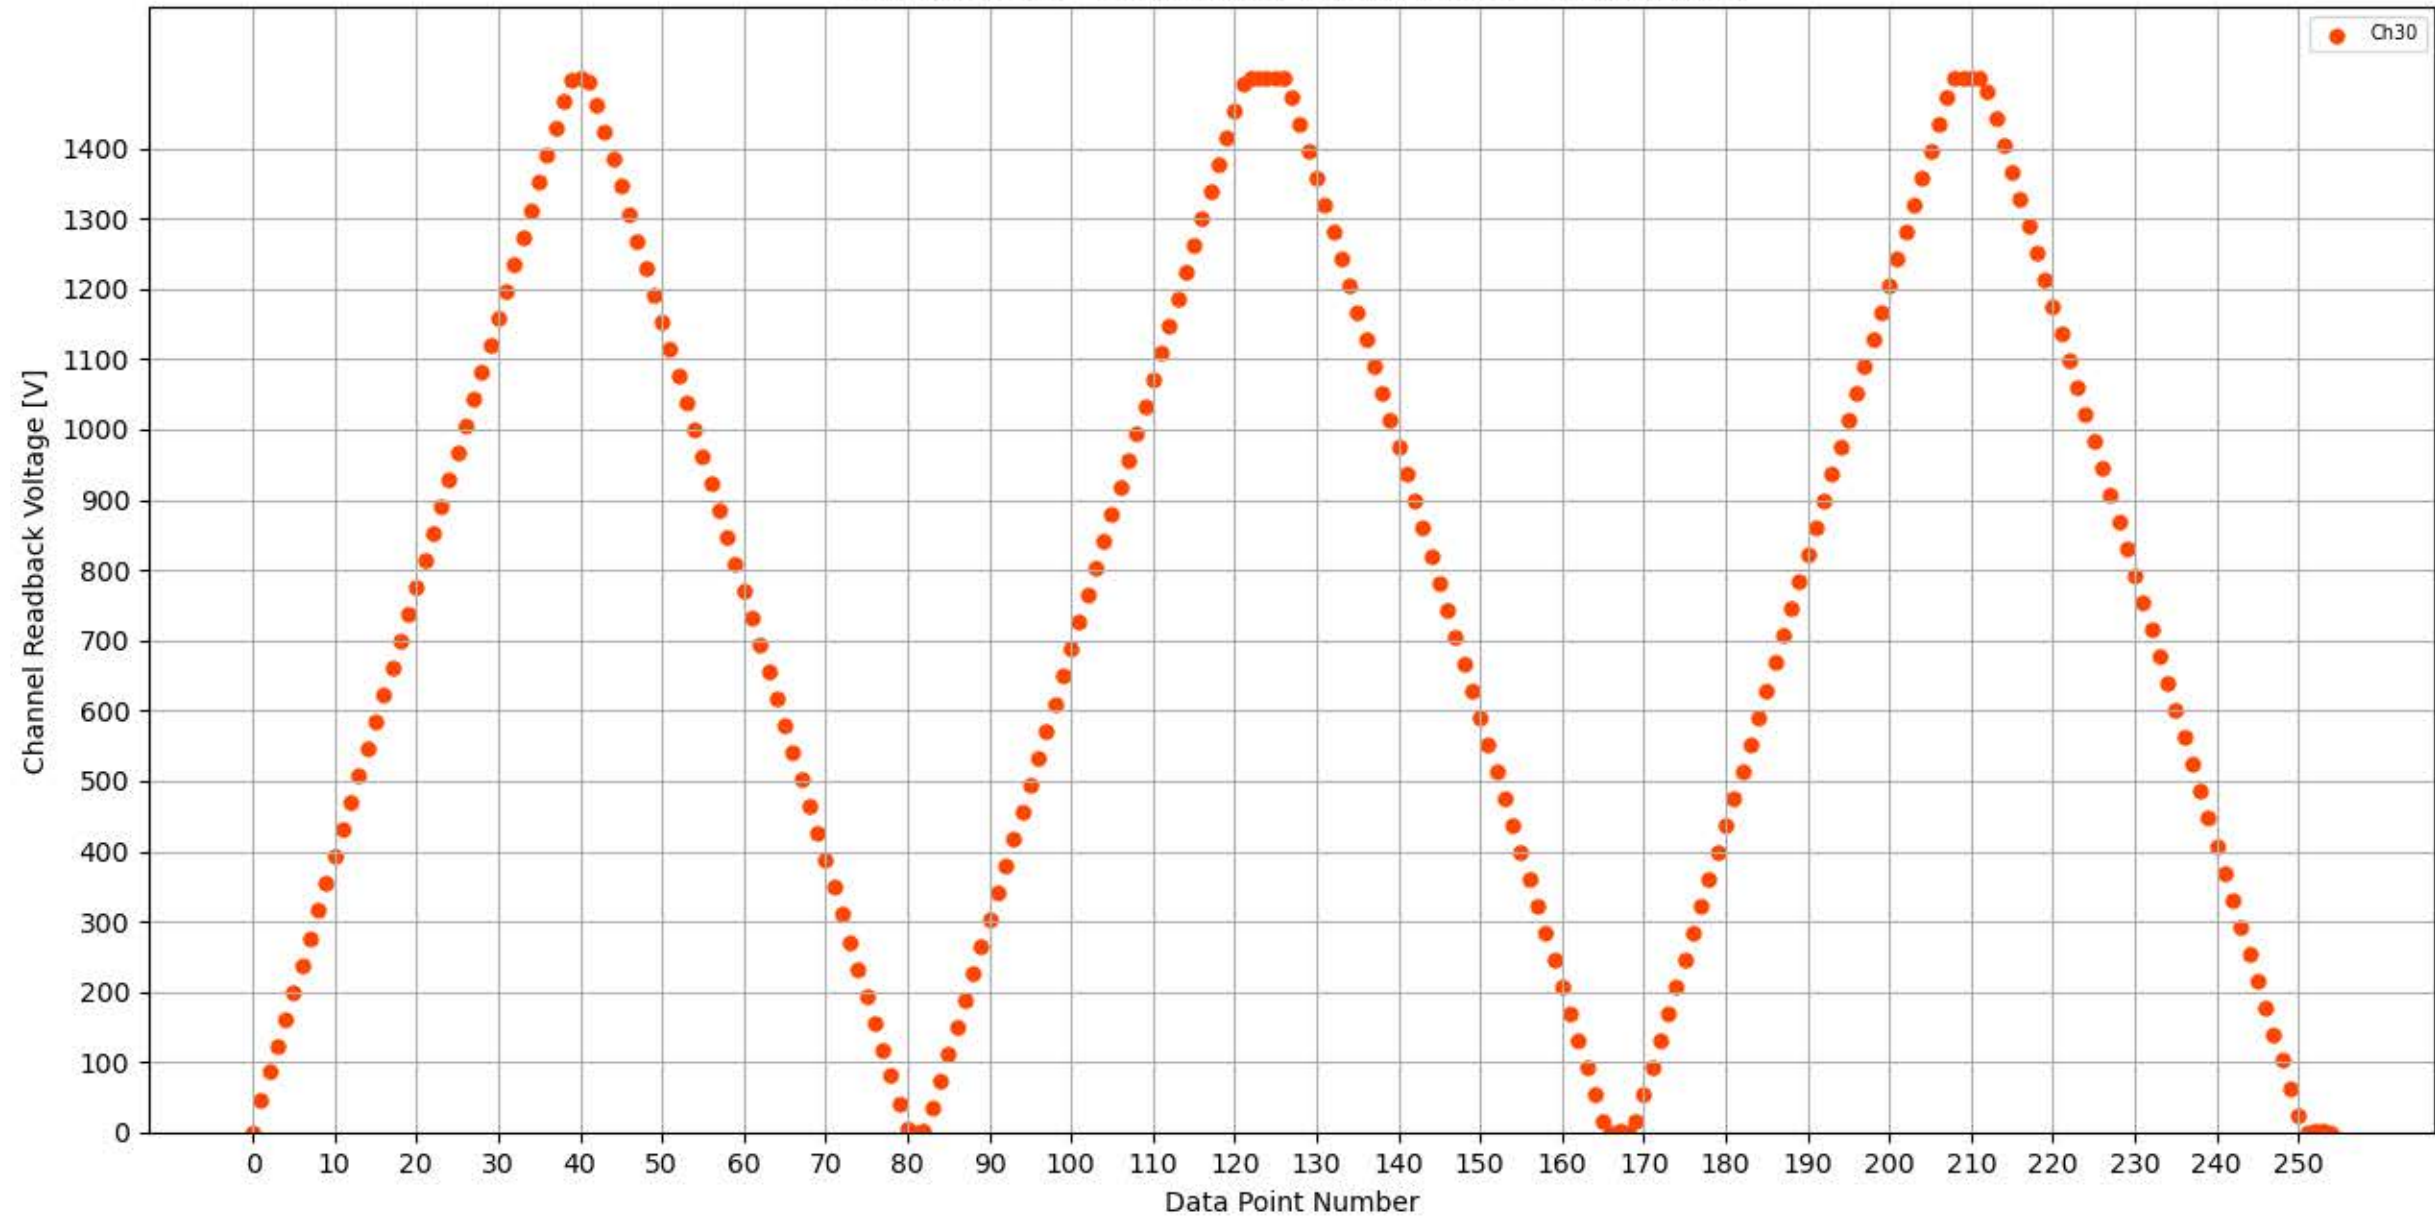

Voltage Ramp Test (Python) Bd #301, Slot #11, Ch #31

Voltage Ramp Test (Python) Bd #301, Slot #11, Ch #30