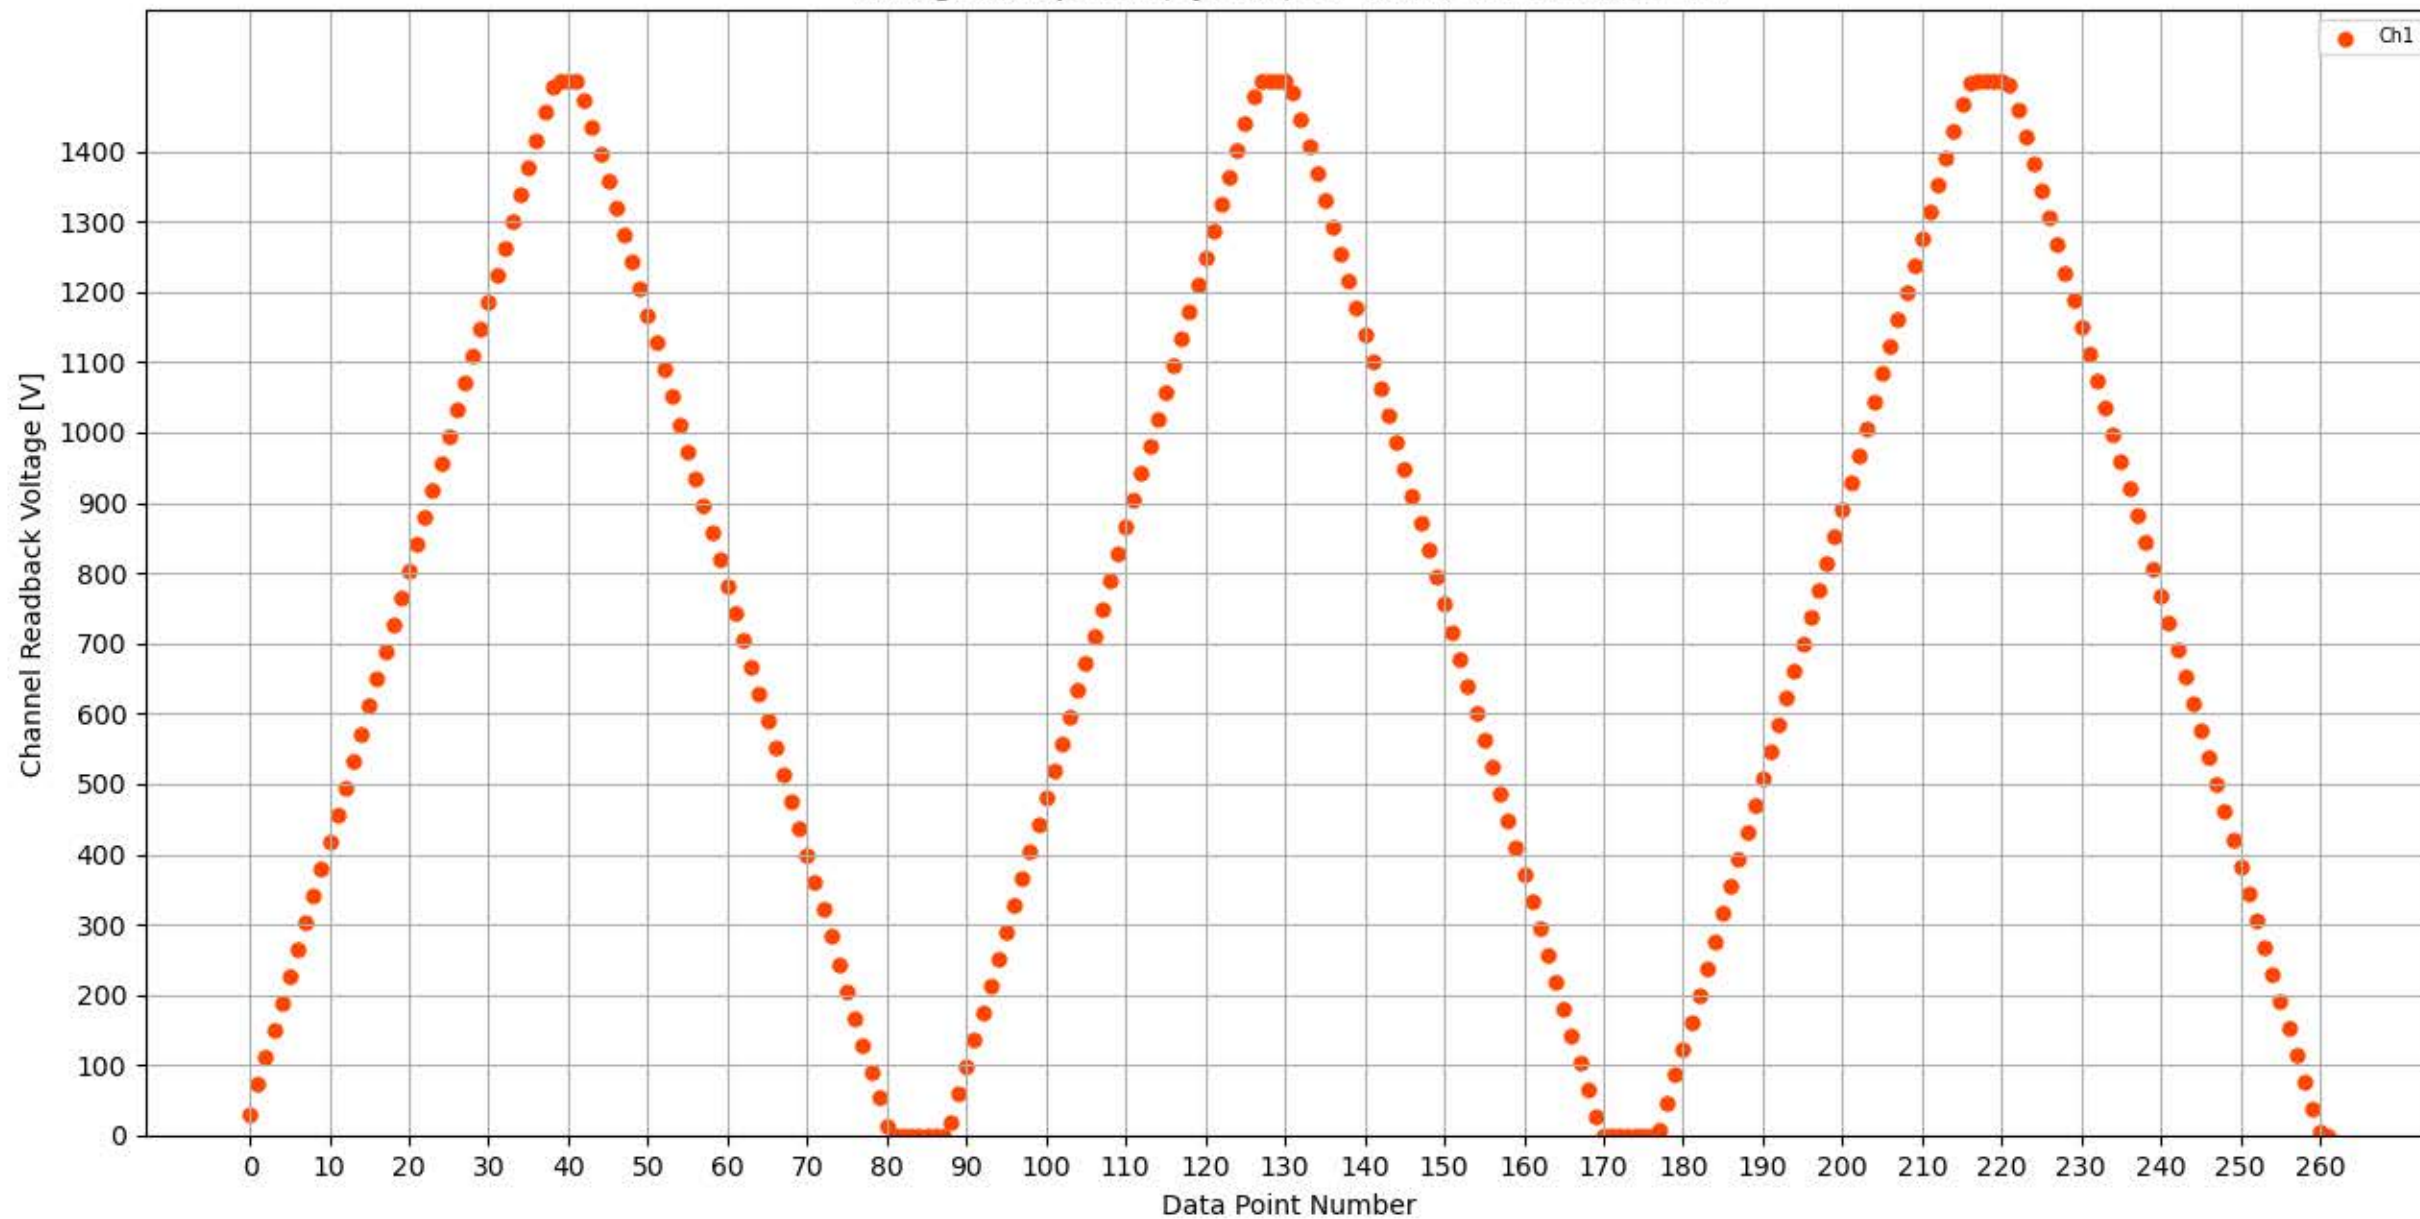

Voltage Ramp Test (Python) Bd #301, Slot #11, Ch #0

Voltage Ramp Test (Python) Bd #301, Slot #11, Ch #1

Voltage Ramp Test (Python) Bd #301, Slot #11, Ch #2

Voltage Ramp Test (Python) Bd #301, Slot #11, Ch #3

Voltage Ramp Test (Python) Bd #301, Slot #11, Ch #4

Voltage Ramp Test (Python) Bd #301, Slot #11, Ch #5

Voltage Ramp Test (Python) Bd #301, Slot #11, Ch #6

Voltage Ramp Test (Python) Bd #301, Slot #11, Ch #7