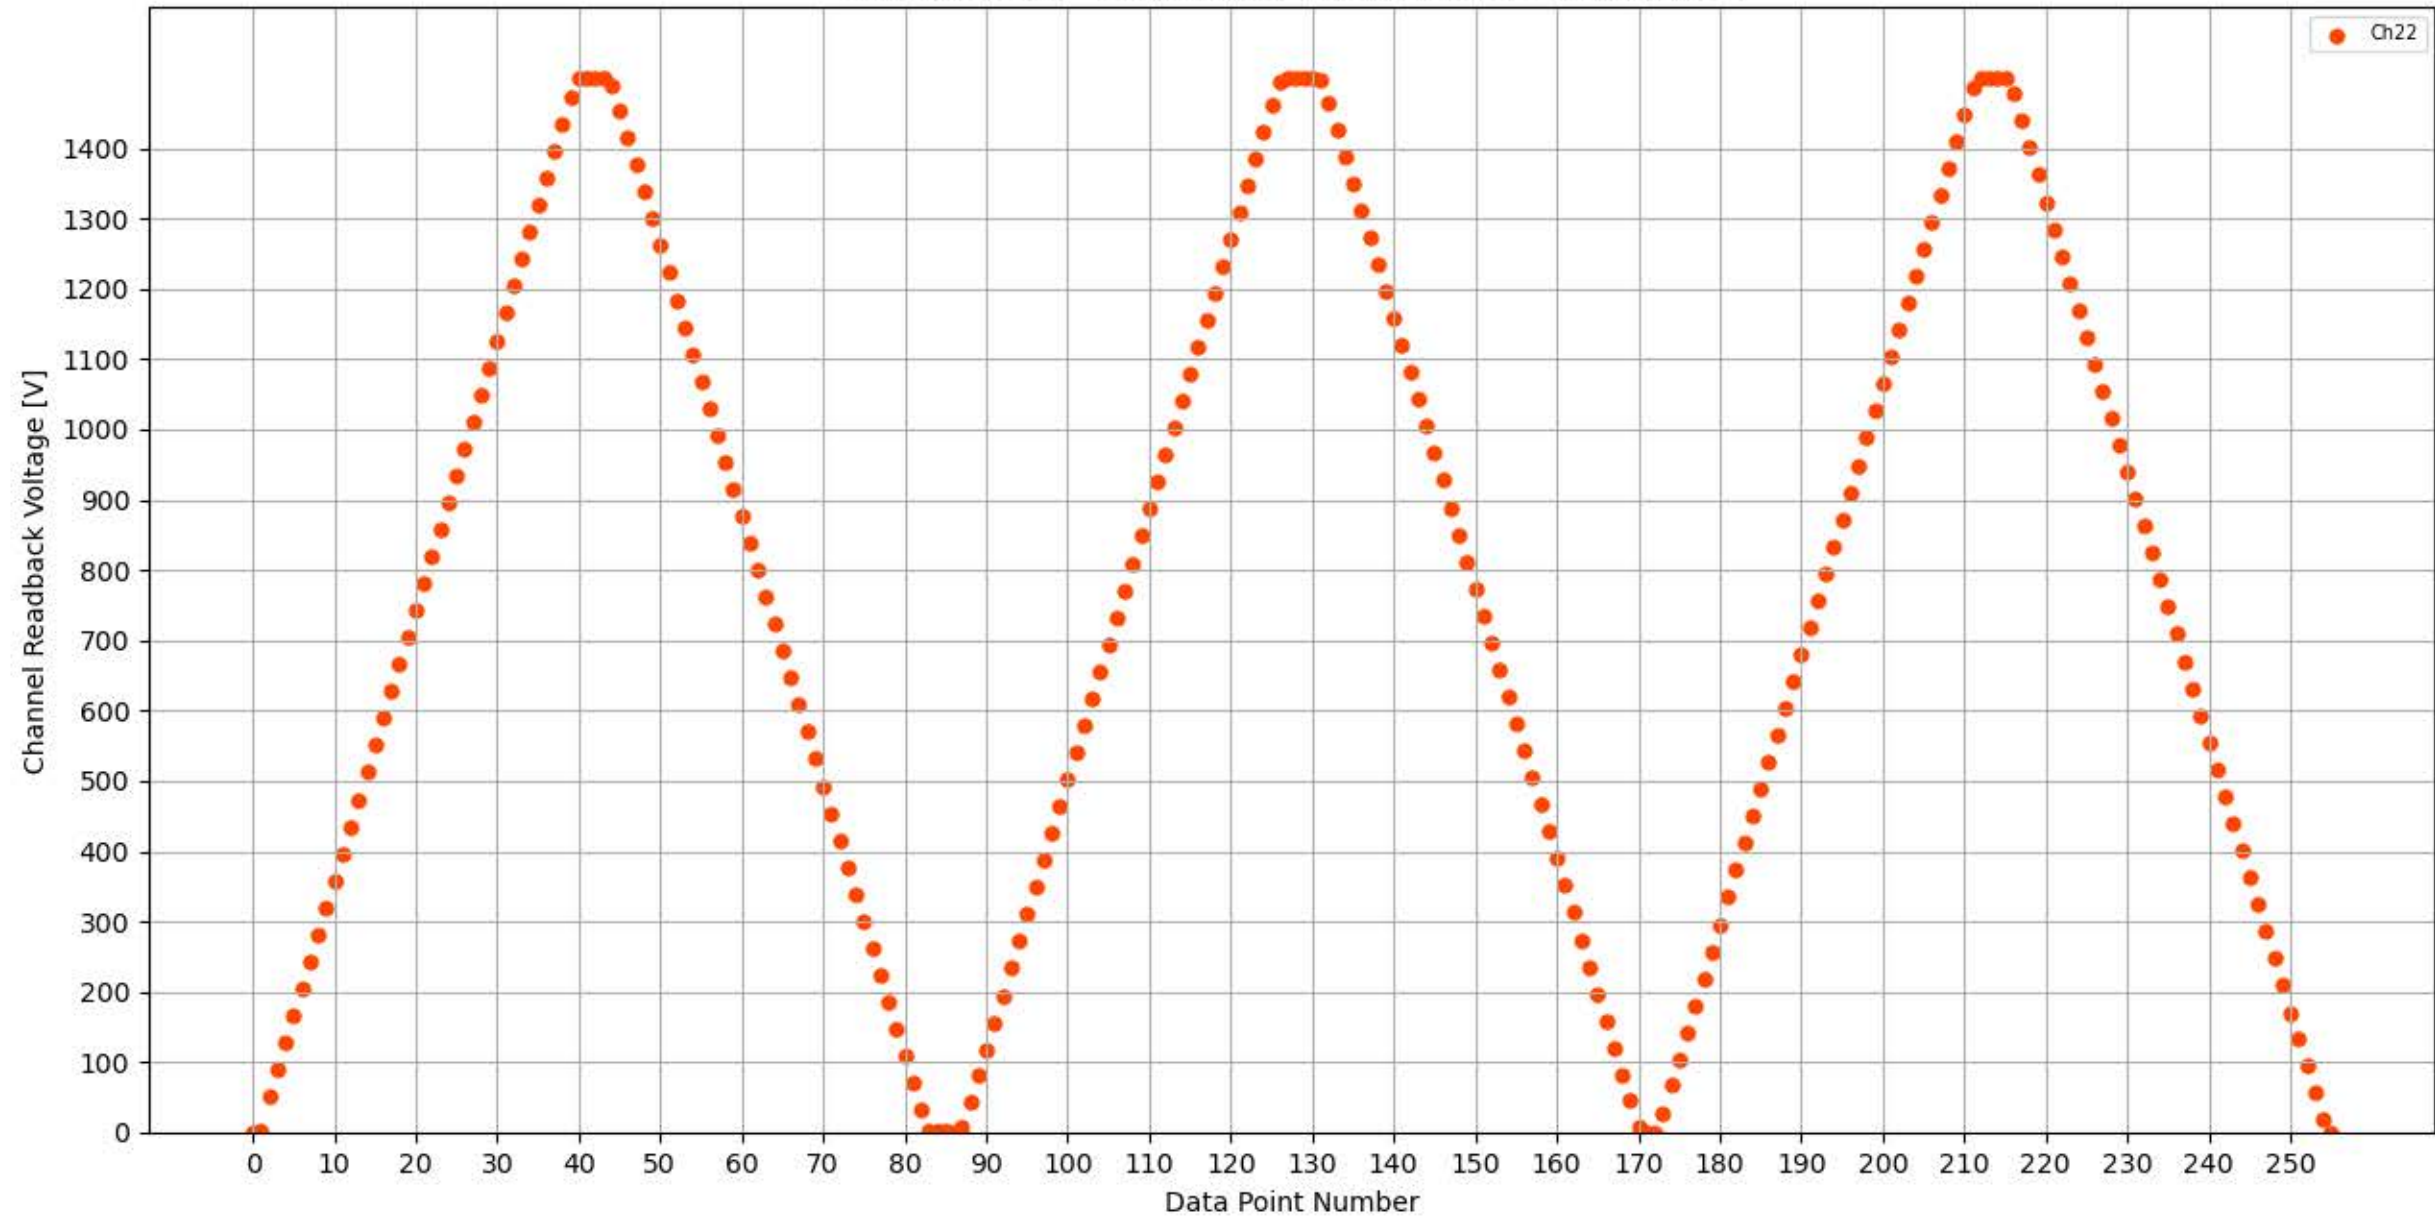

Voltage Ramp Test (Python) Bd #301, Slot #11, Ch #23

Voltage Ramp Test (Python) Bd #301, Slot #11, Ch #22