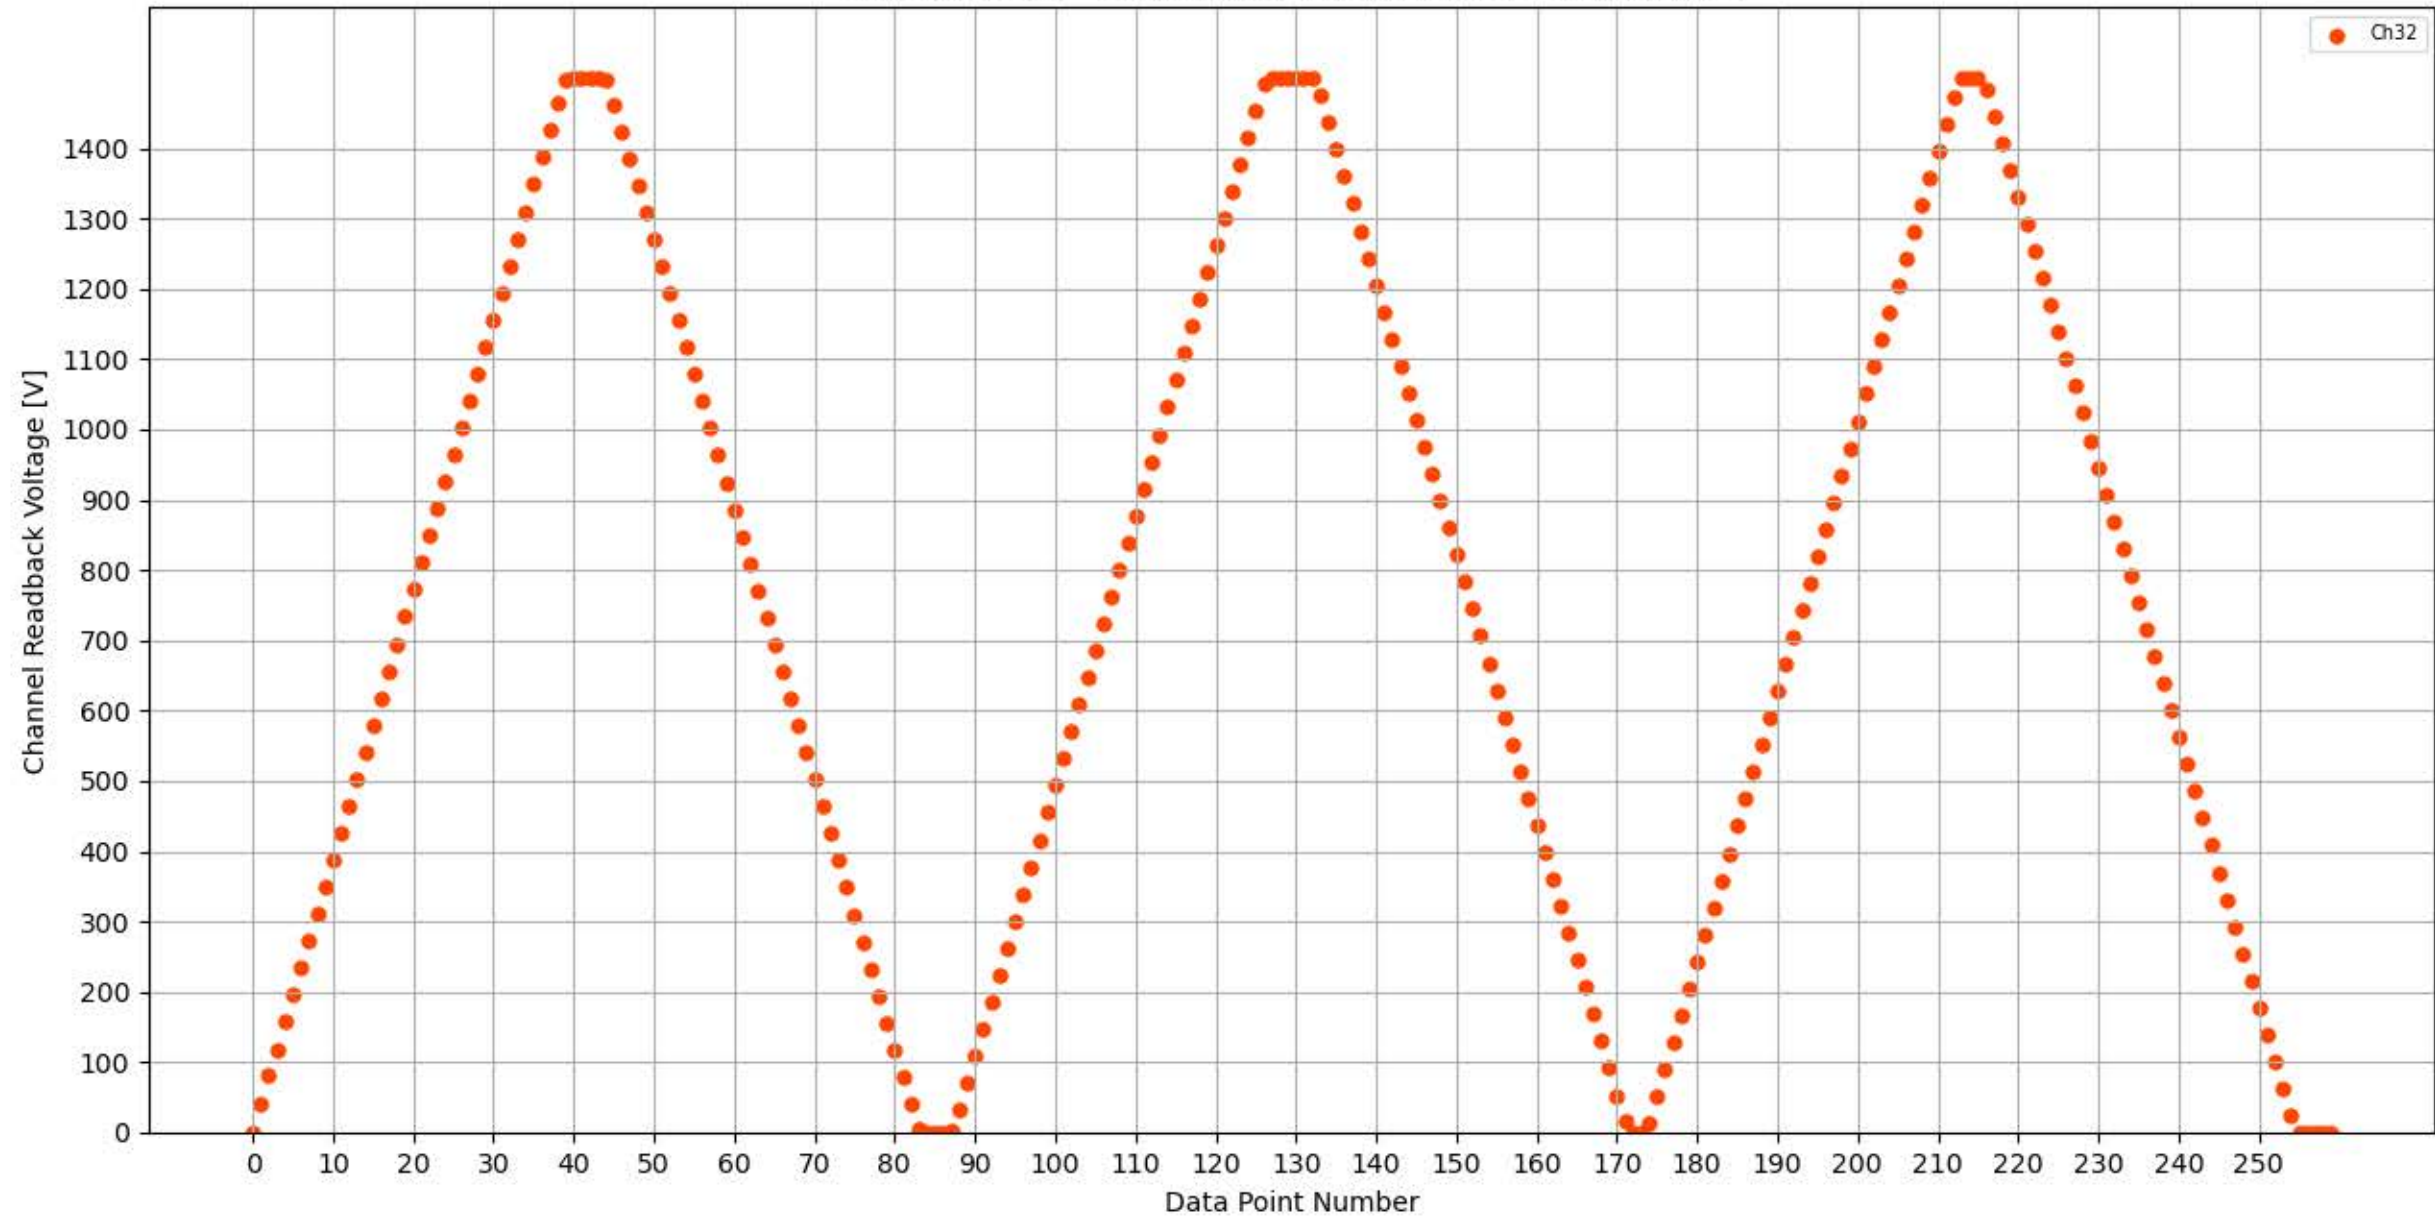

Voltage Ramp Test (Python) Bd #301, Slot #11, Ch #33

Voltage Ramp Test (Python) Bd #301, Slot #11, Ch #32