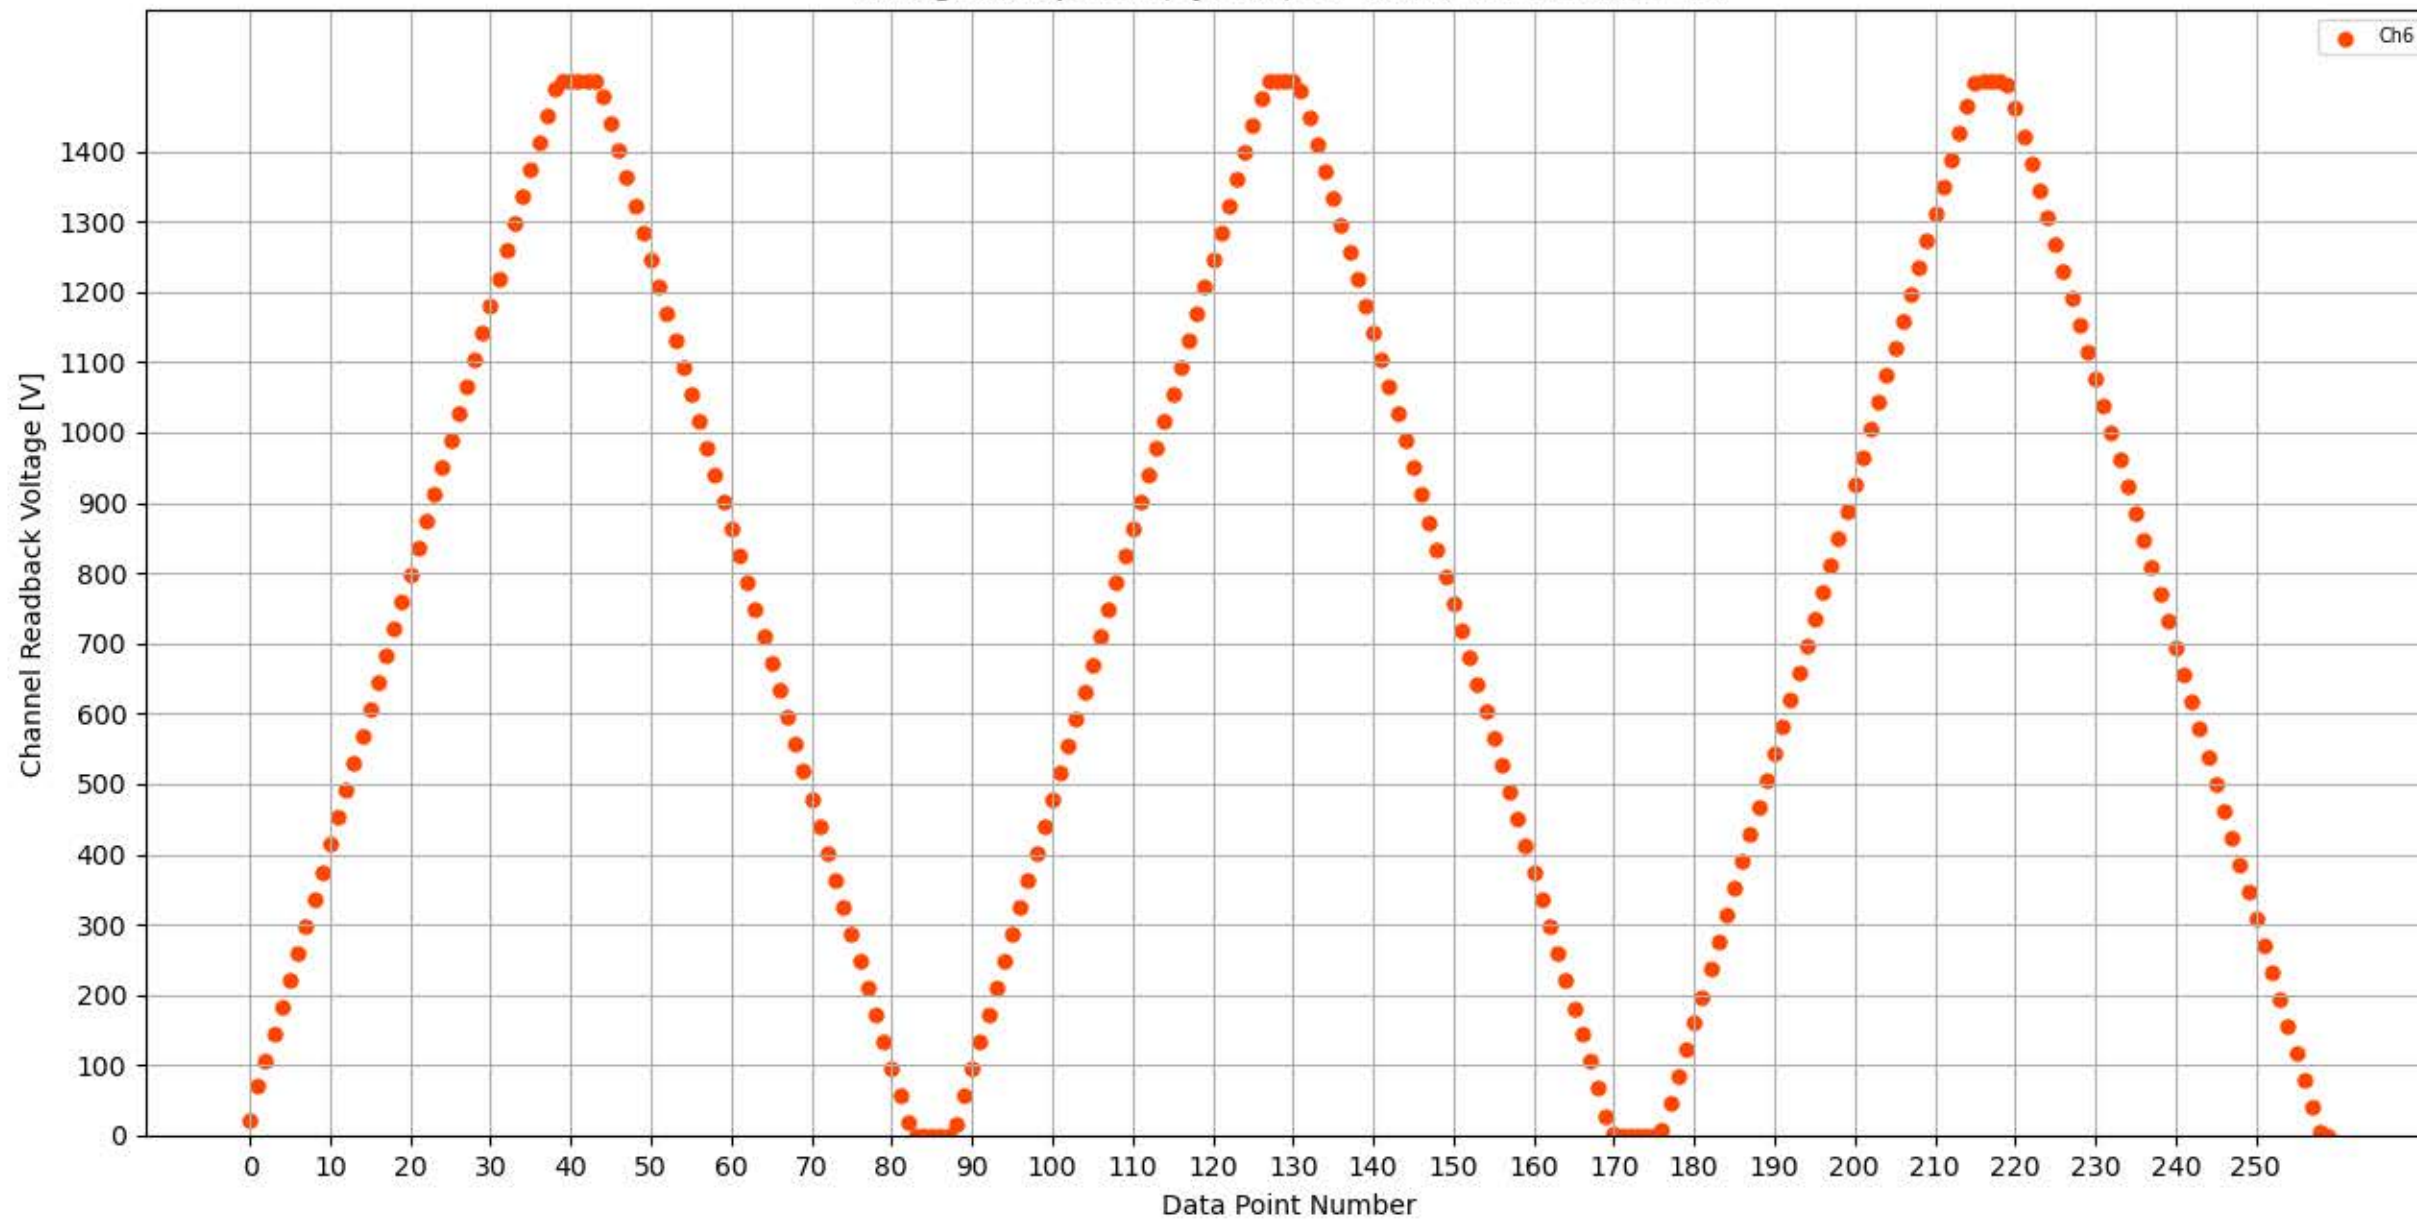

Voltage Ramp Test (Python) Bd #301, Slot #11, Ch #0

Voltage Ramp Test (Python) Bd #301, Slot #11, Ch #1

Voltage Ramp Test (Python) Bd #301, Slot #11, Ch #2

Voltage Ramp Test (Python) Bd #301, Slot #11, Ch #3

Voltage Ramp Test (Python) Bd #301, Slot #11, Ch #4

Voltage Ramp Test (Python) Bd #301, Slot #11, Ch #5

Voltage Ramp Test (Python) Bd #301, Slot #11, Ch #6

Voltage Ramp Test (Python) Bd #301, Slot #11, Ch #7