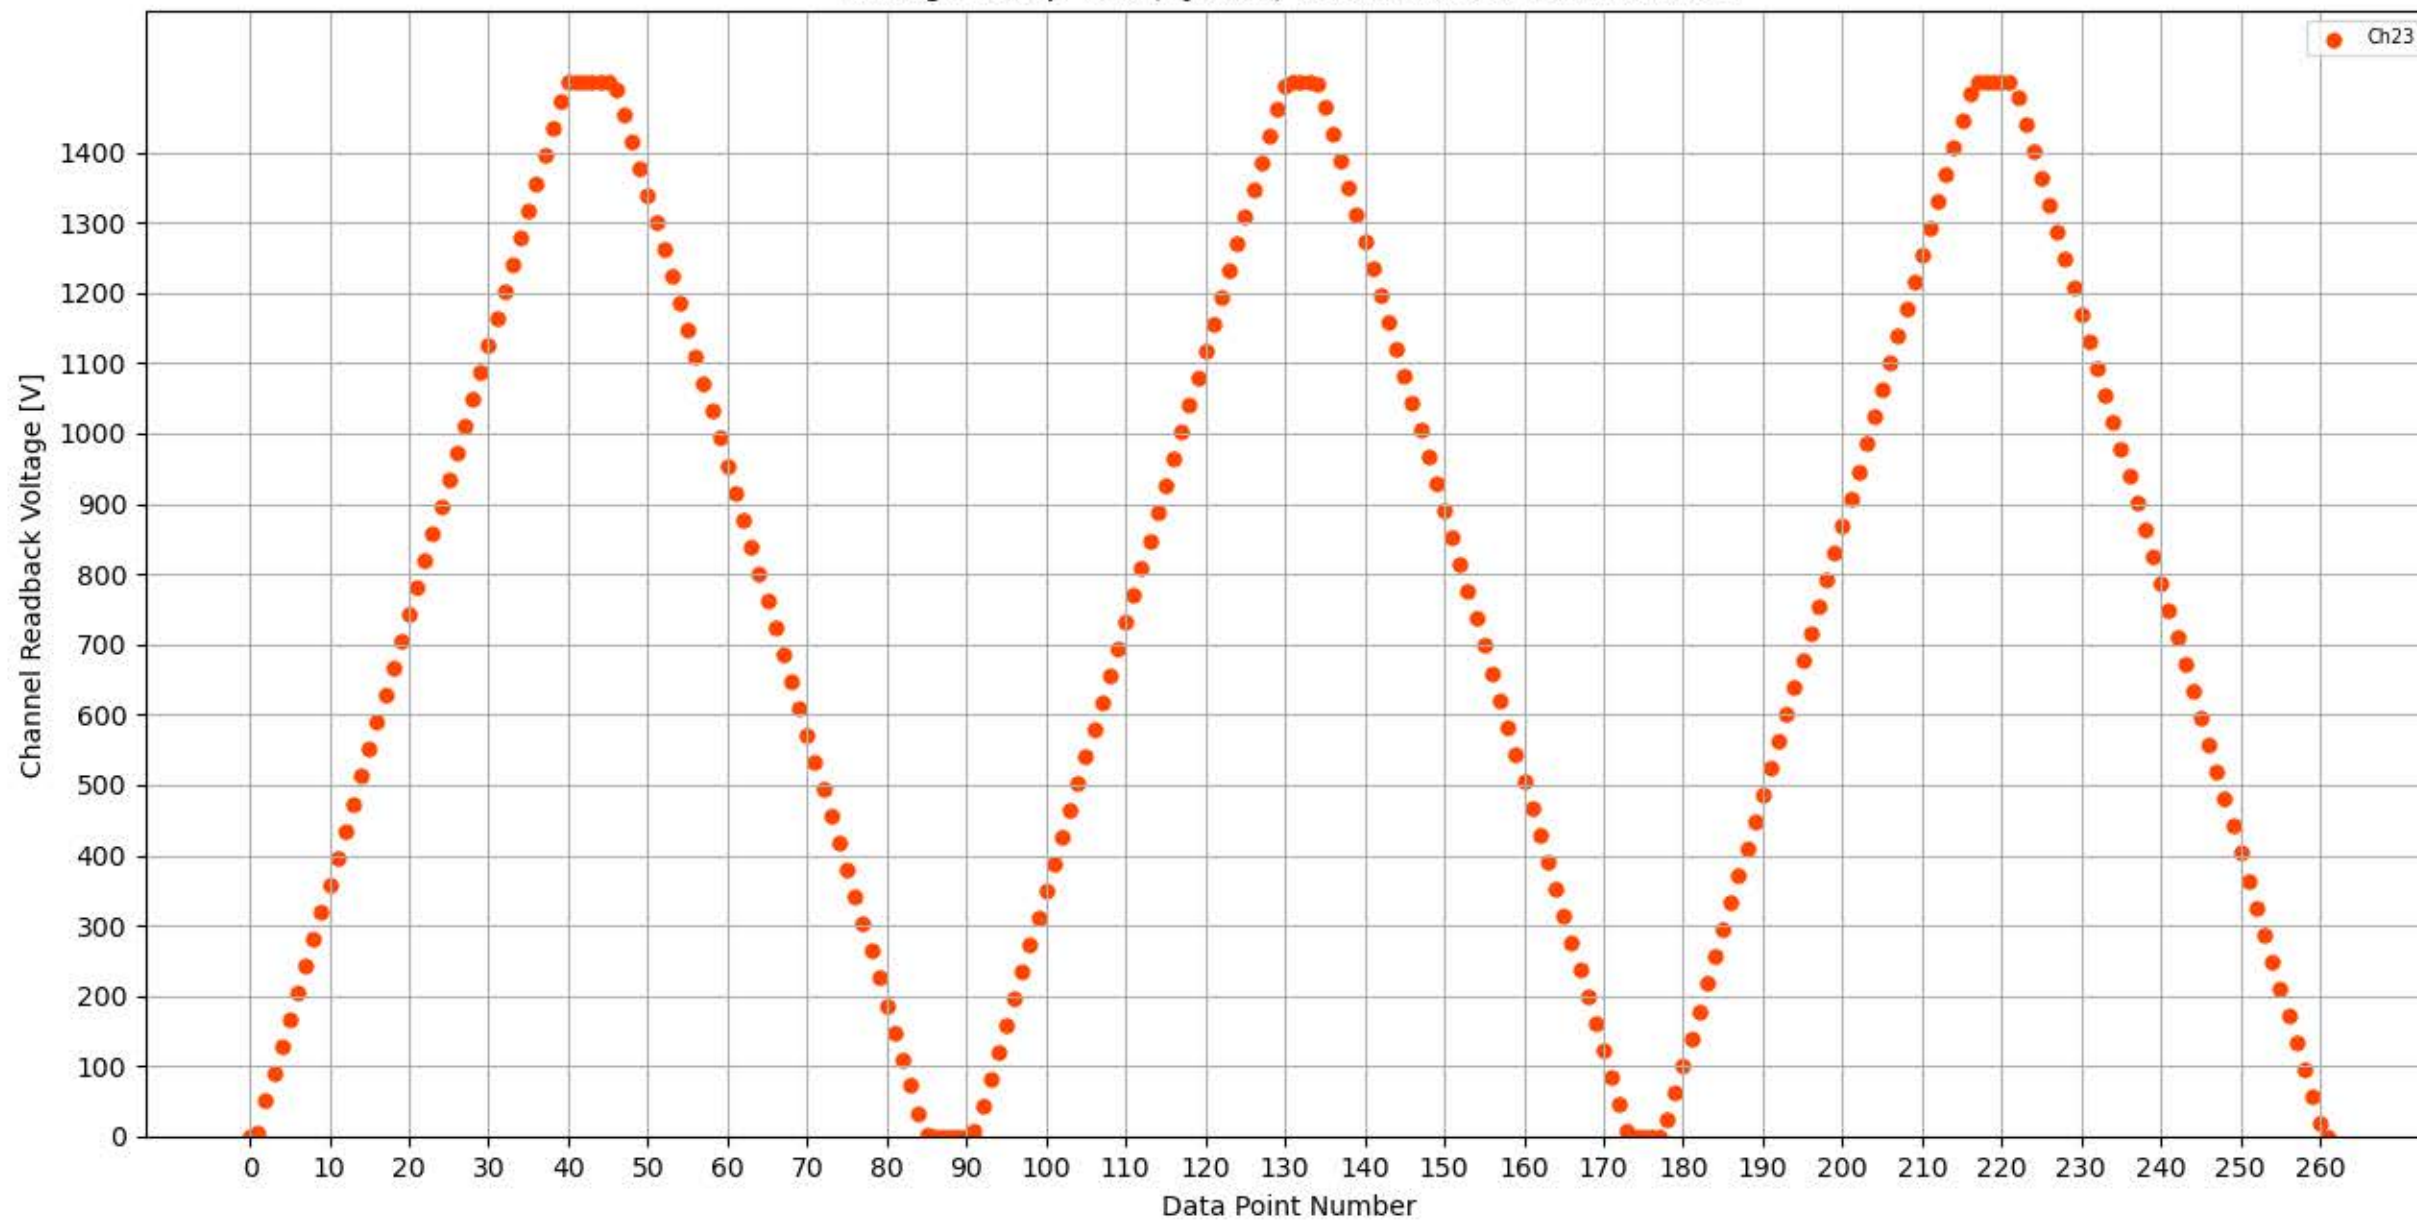

Voltage Ramp Test (Python) Bd #301, Slot #11, Ch #20

Voltage Ramp Test (Python) Bd #301, Slot #11, Ch #21

Voltage Ramp Test (Python) Bd #301, Slot #11, Ch #22

Voltage Ramp Test (Python) Bd #301, Slot #11, Ch #23