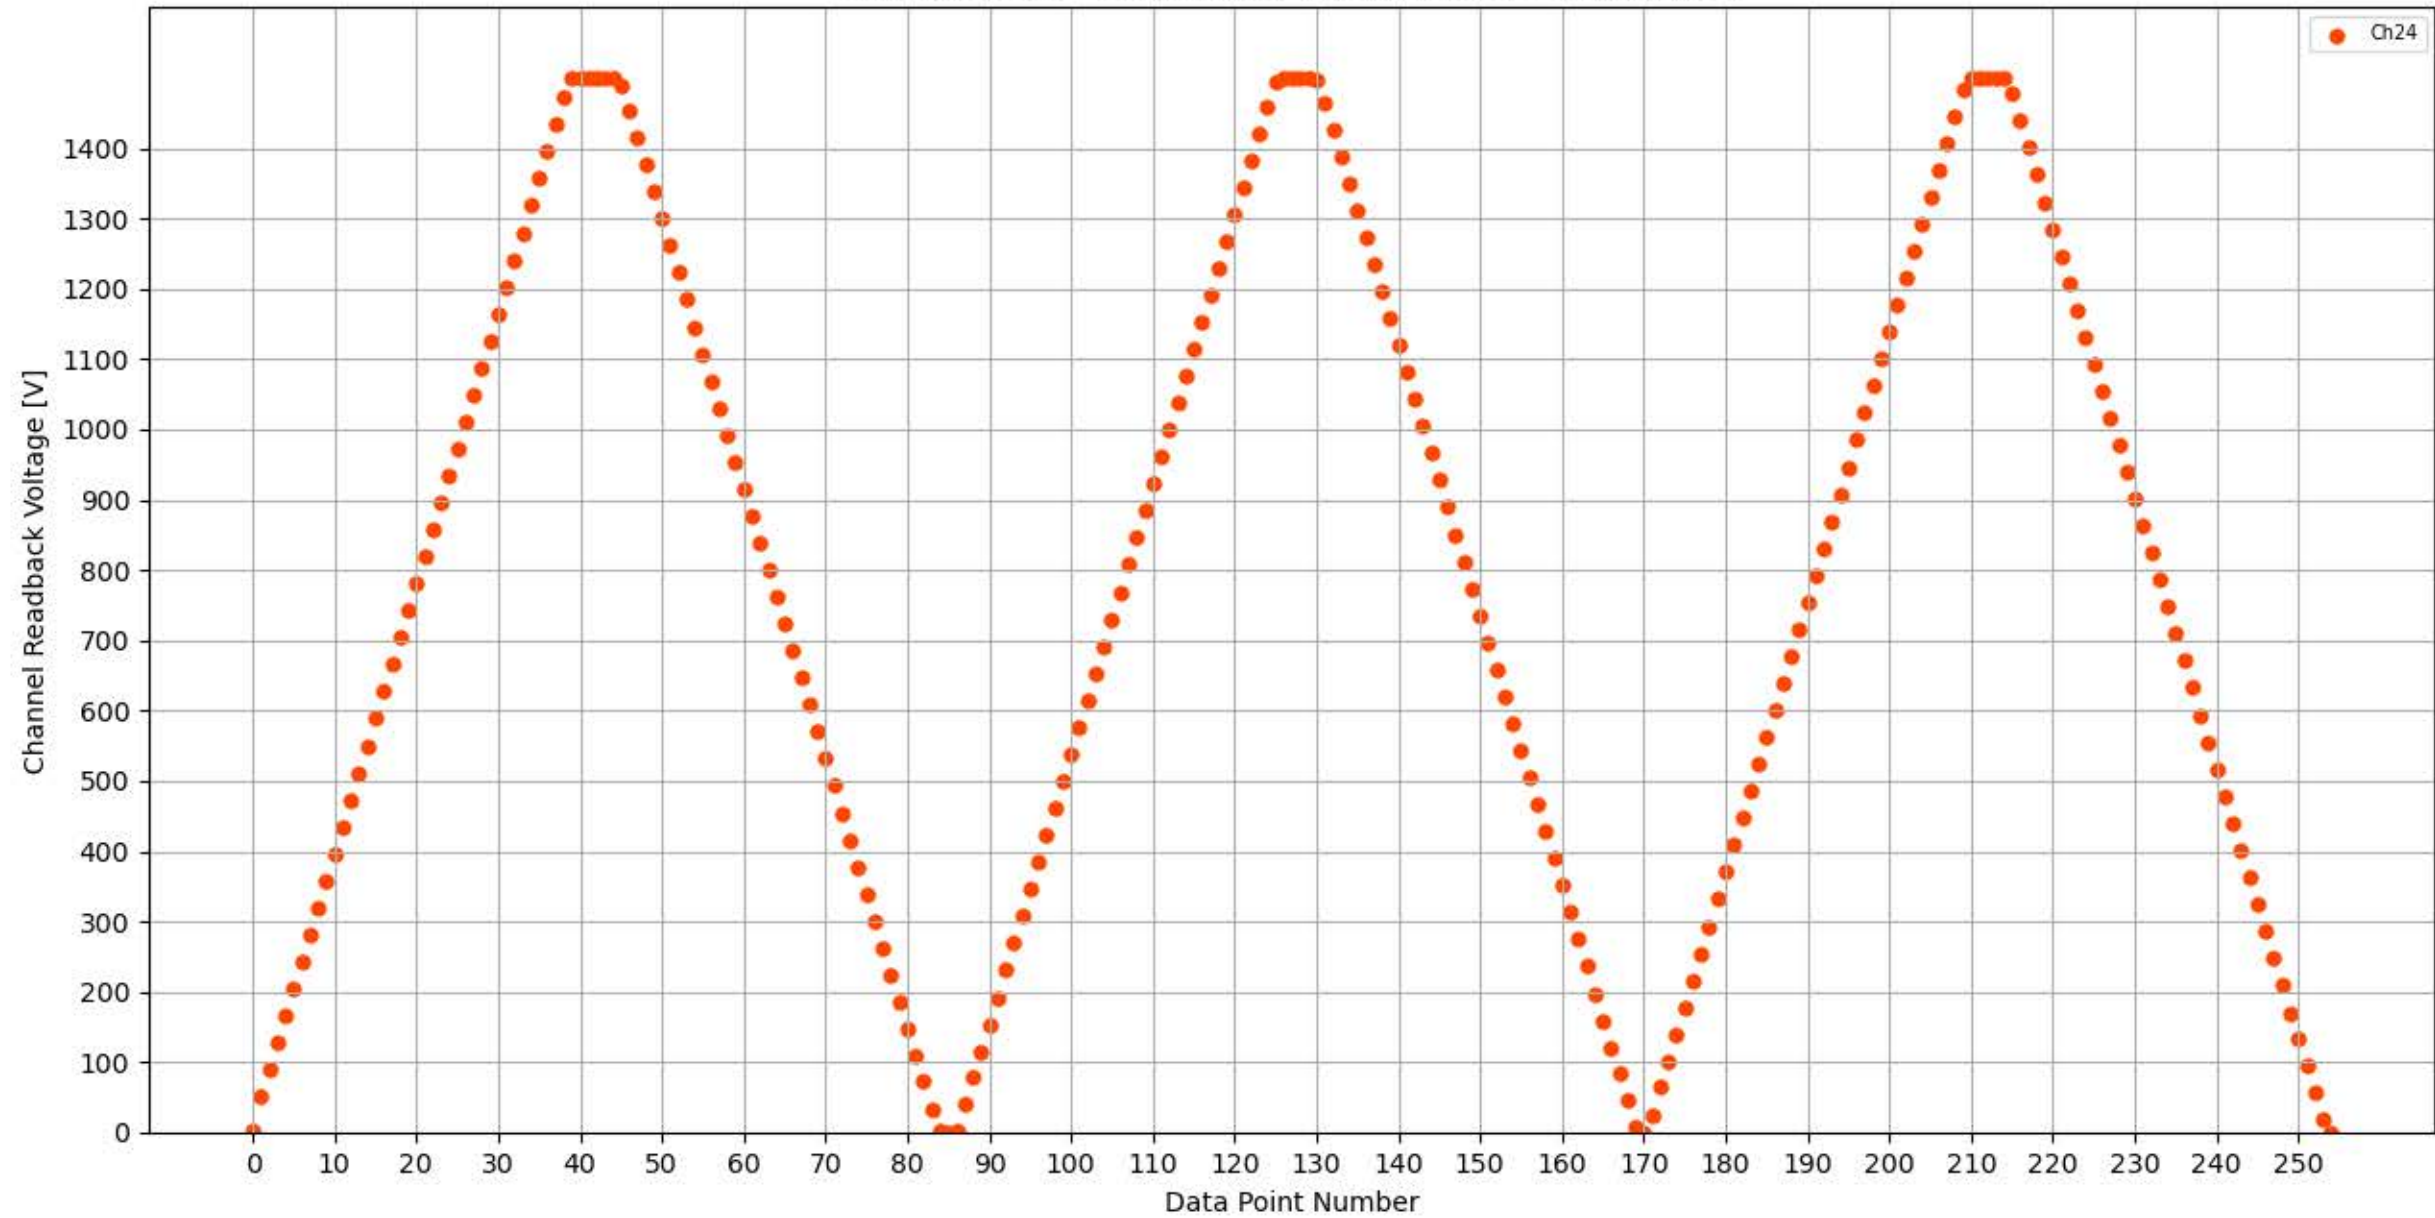

Voltage Ramp Test (Python) Bd #301, Slot #11, Ch #25

Voltage Ramp Test (Python) Bd #301, Slot #11, Ch #24