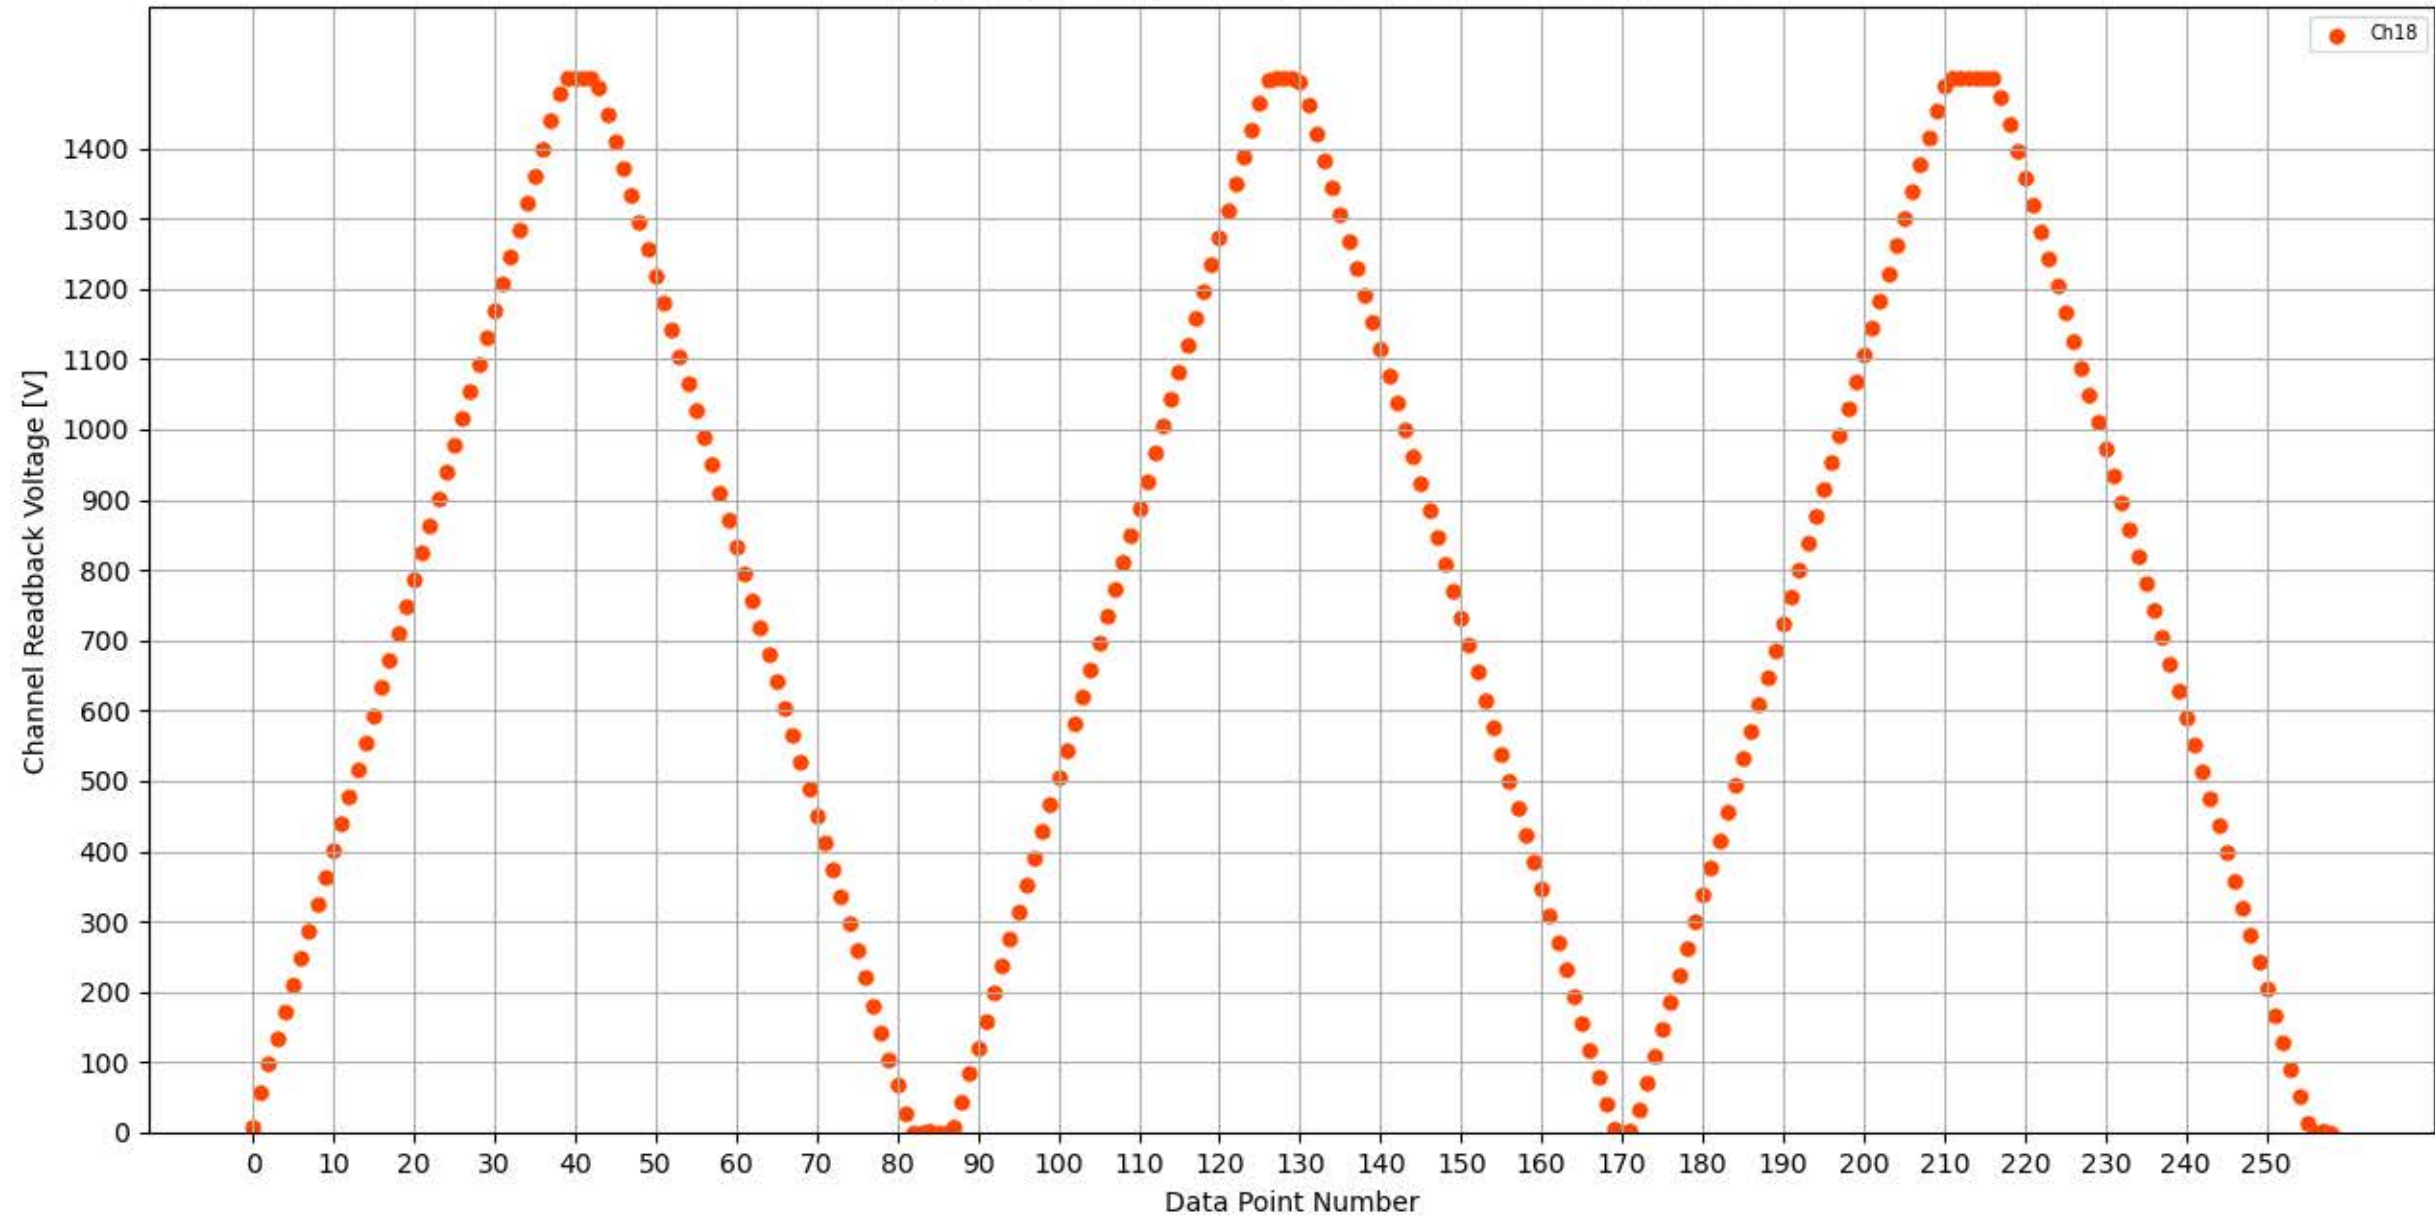

Voltage Ramp Test (Python) Bd #301, Slot #11, Ch #19

Voltage Ramp Test (Python) Bd #301, Slot #11, Ch #18