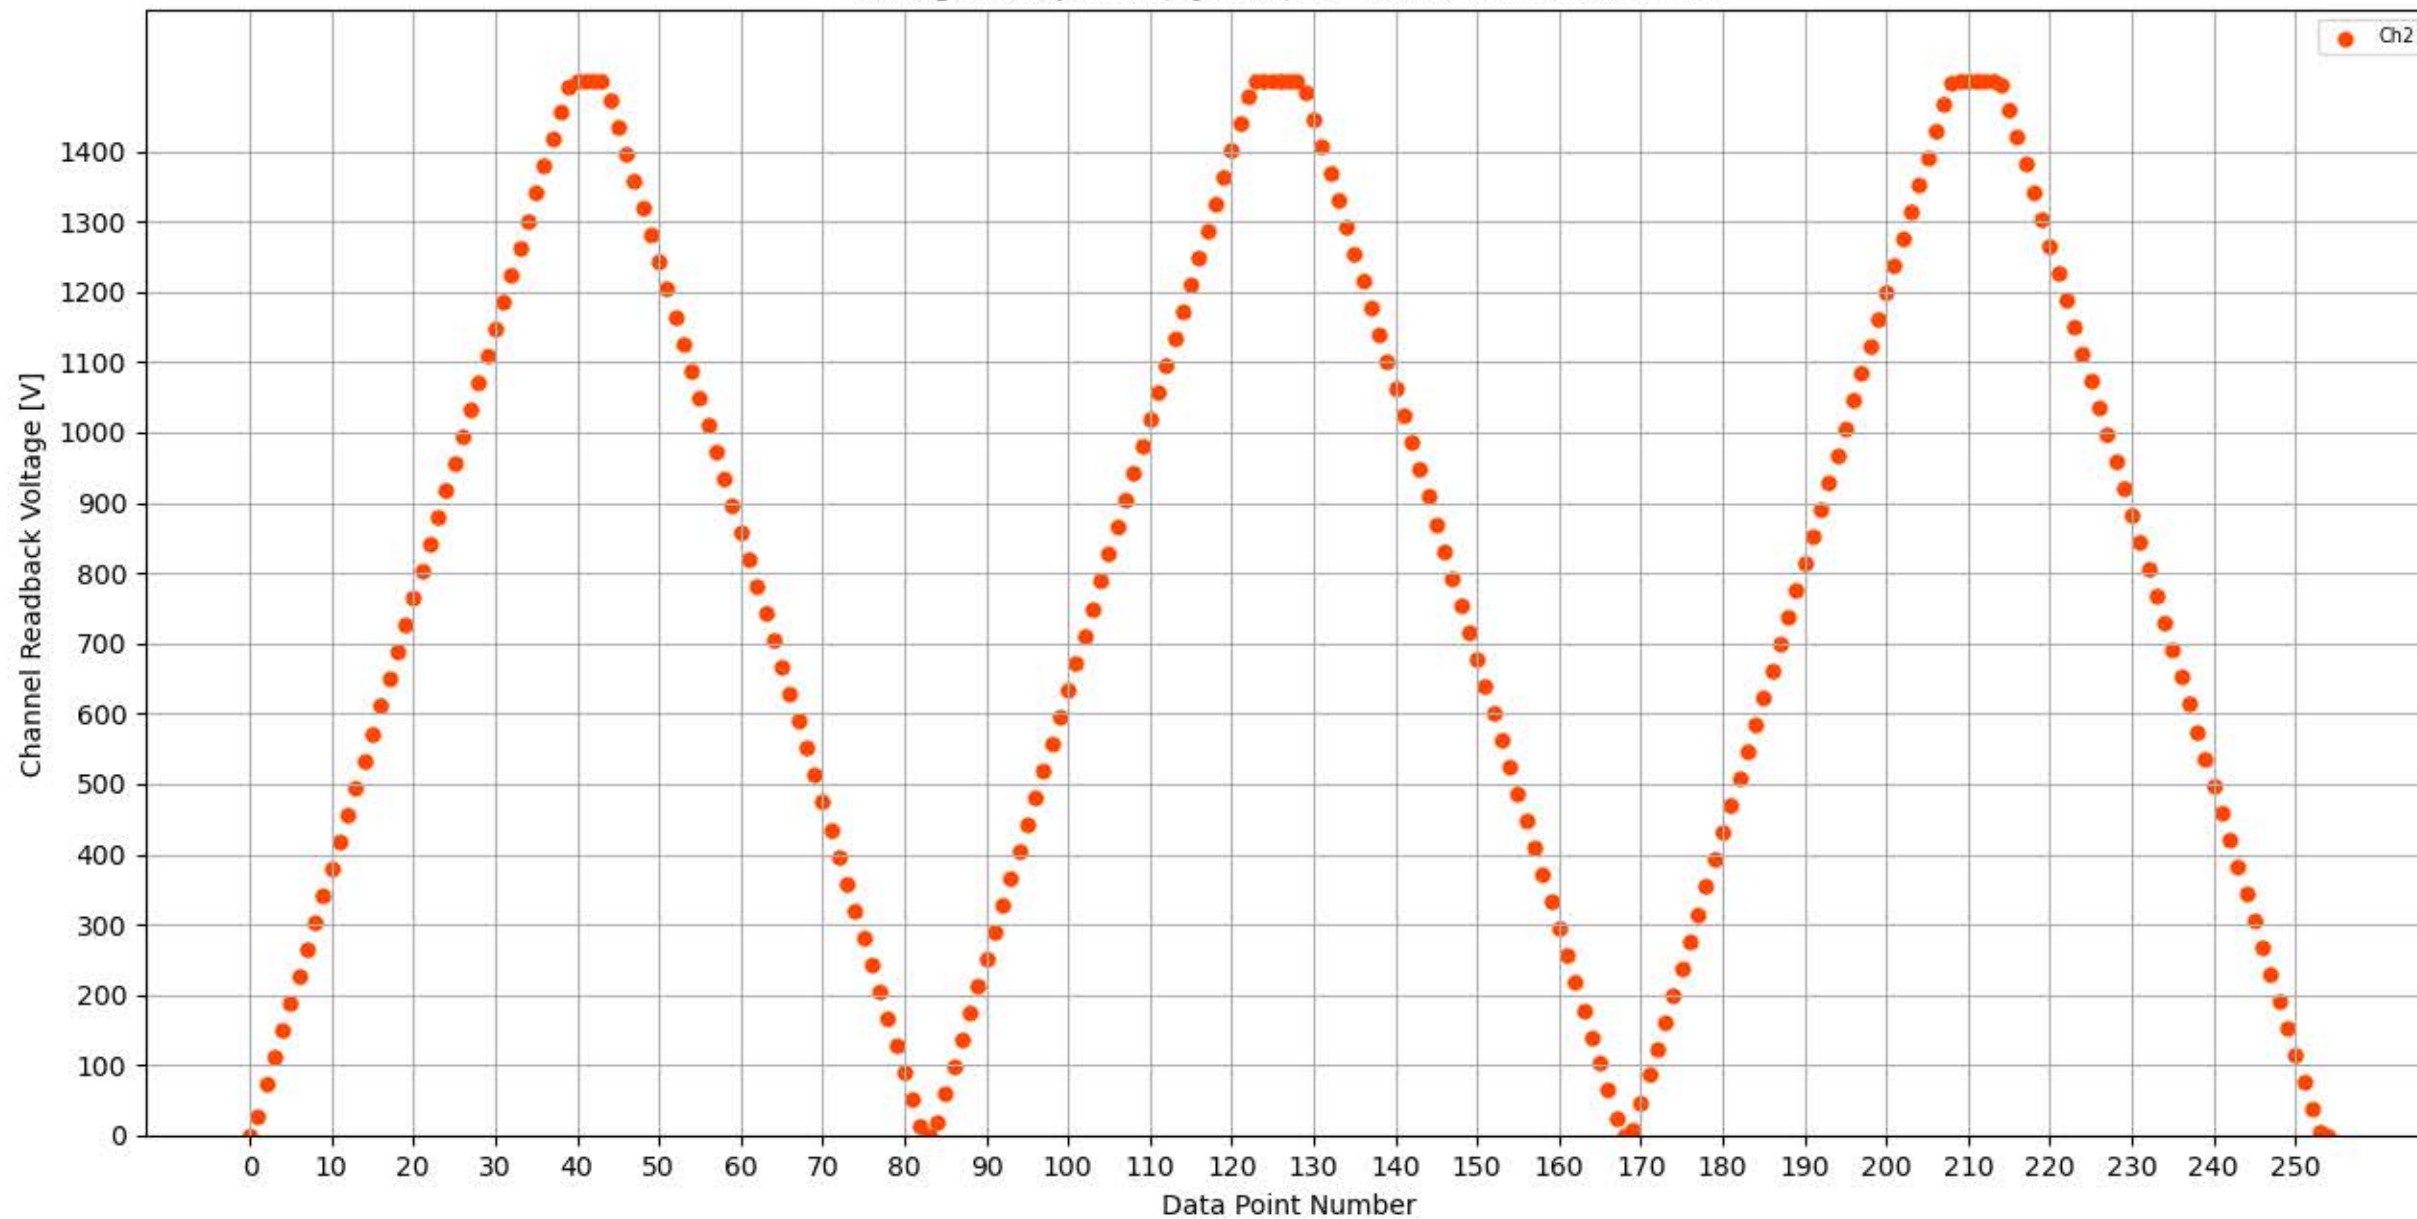

Voltage Ramp Test (Python) Bd #301, Slot #11, Ch #0

Voltage Ramp Test (Python) Bd #301, Slot #11, Ch #1

Voltage Ramp Test (Python) Bd #301, Slot #11, Ch #2

Voltage Ramp Test (Python) Bd #301, Slot #11, Ch #3

Voltage Ramp Test (Python) Bd #301, Slot #11, Ch #4

Voltage Ramp Test (Python) Bd #301, Slot #11, Ch #5

Voltage Ramp Test (Python) Bd #301, Slot #11, Ch #6

Voltage Ramp Test (Python) Bd #301, Slot #11, Ch #7