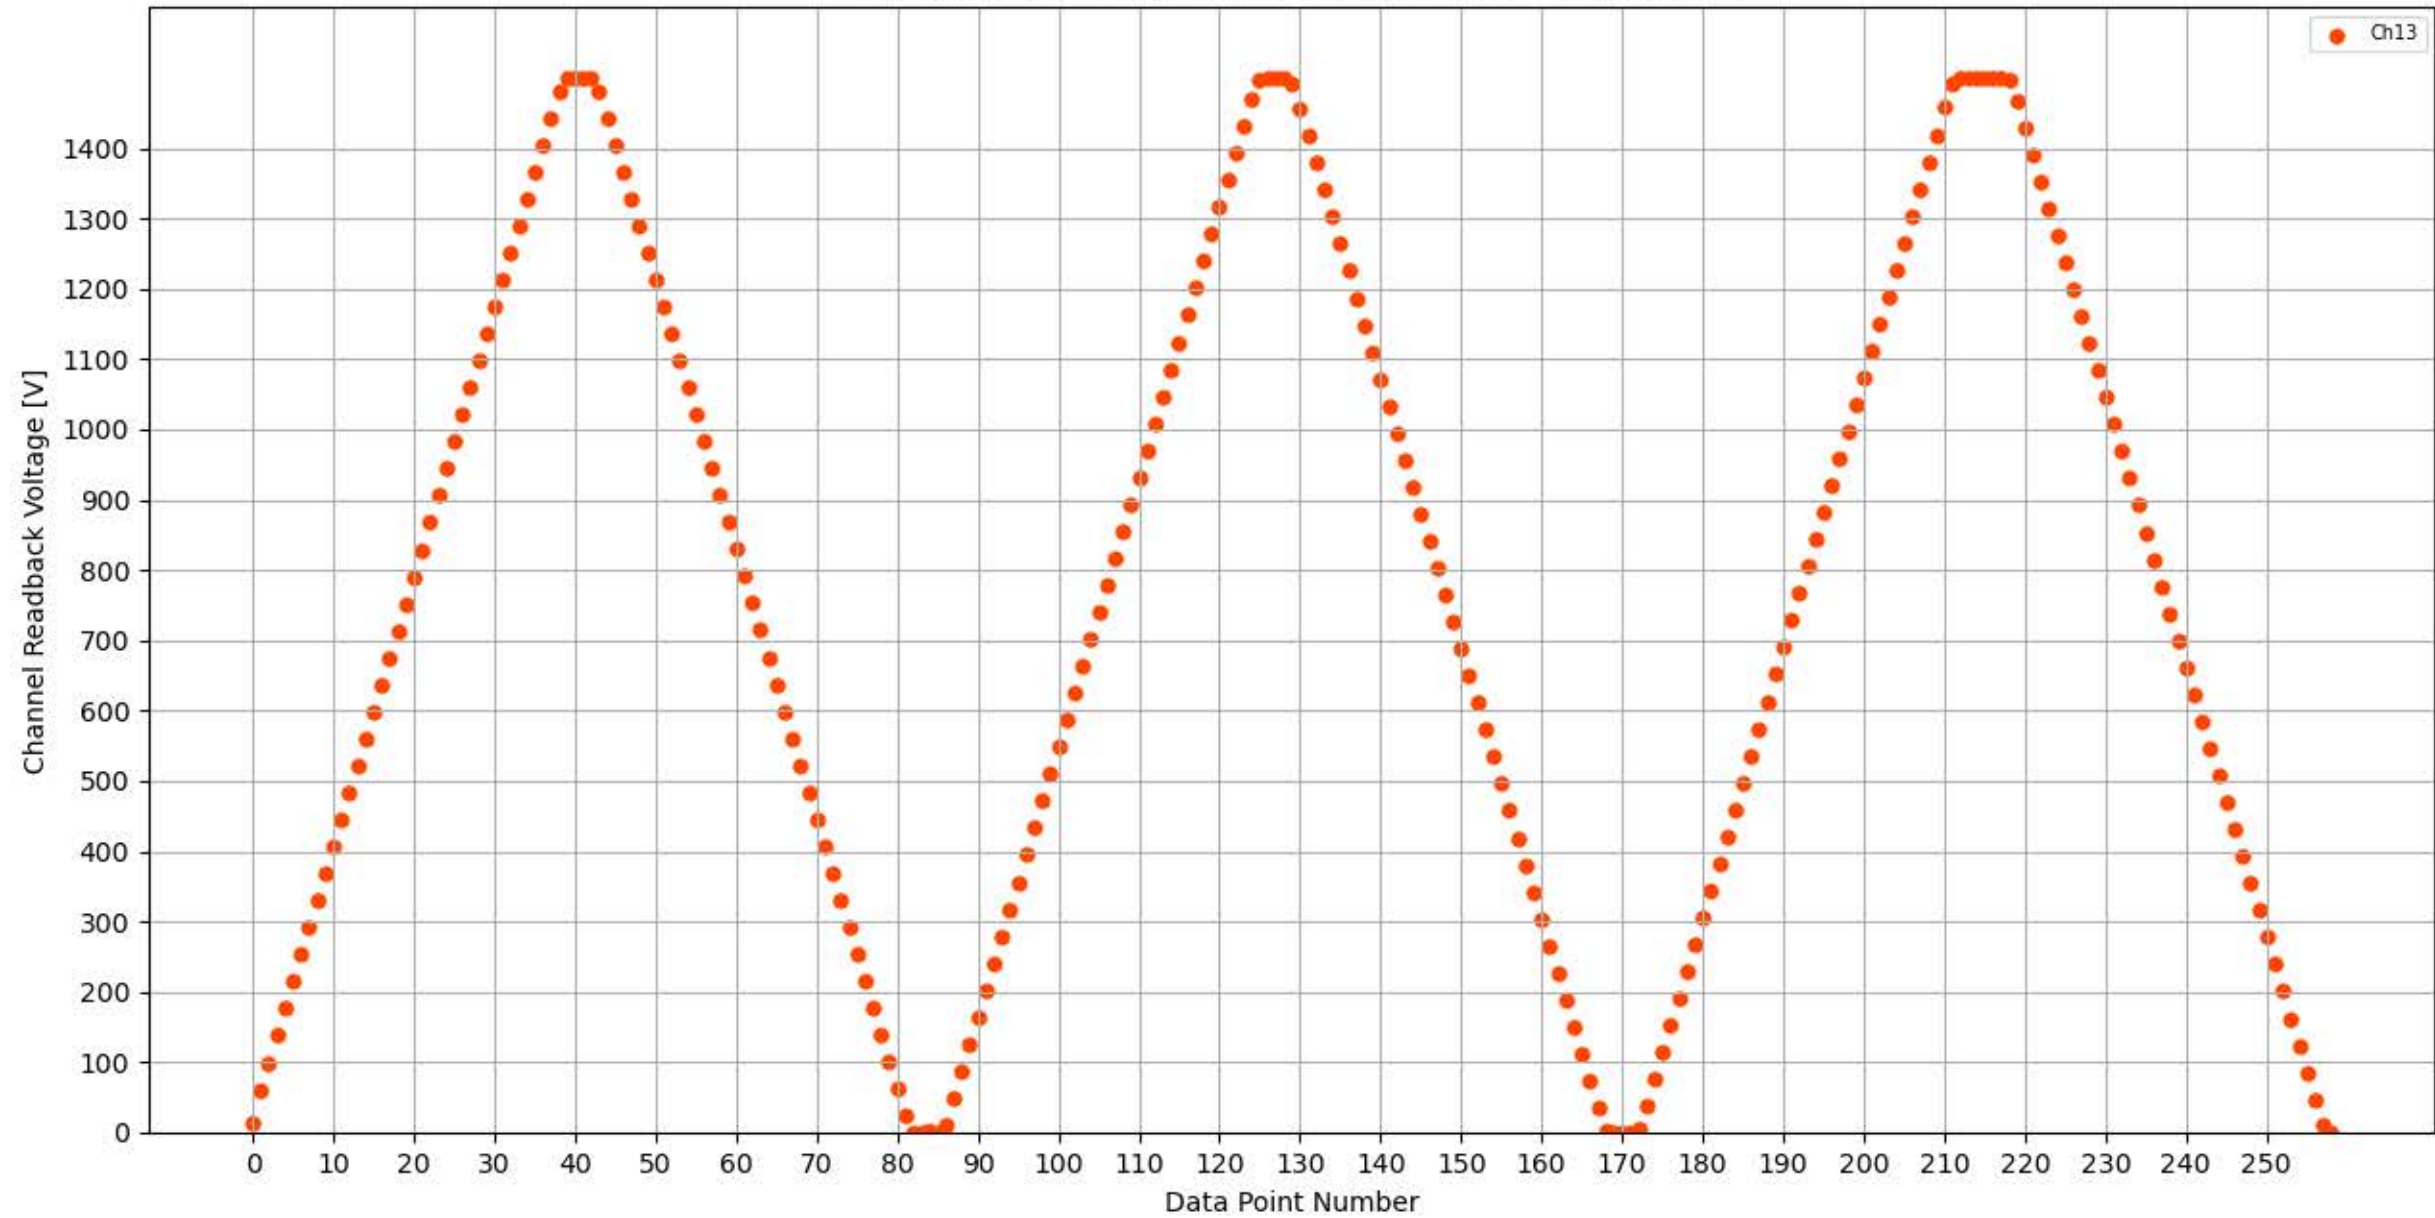

Voltage Ramp Test (Python) Bd #301, Slot #11, Ch #14

Voltage Ramp Test (Python) Bd #301, Slot #11, Ch #13