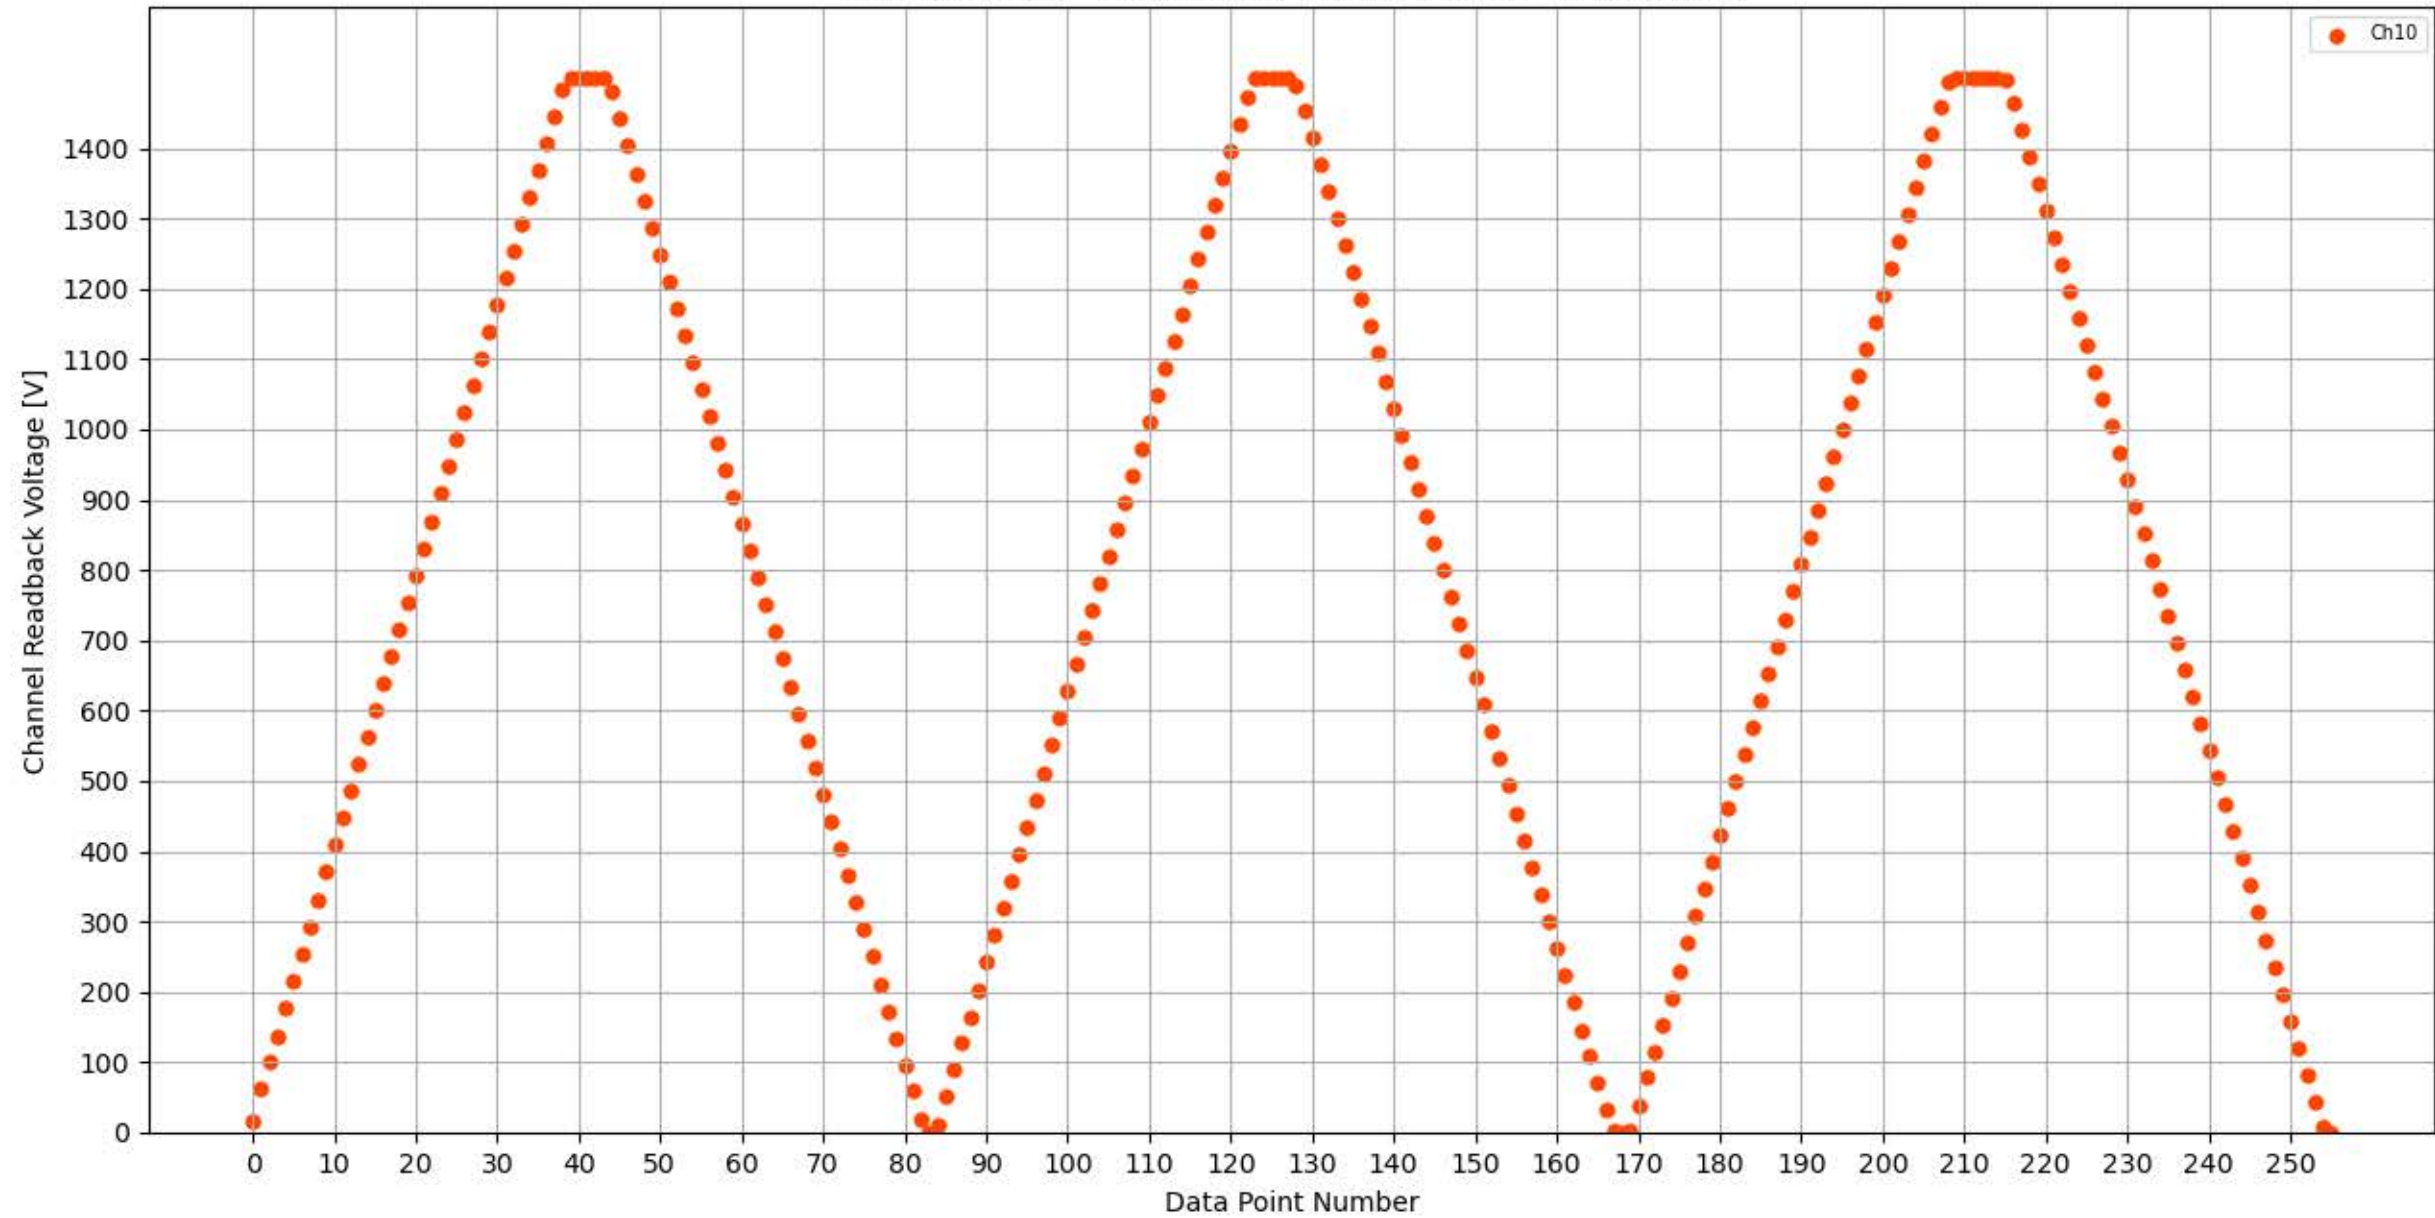

Voltage Ramp Test (Python) Bd #301, Slot #11, Ch #11

Voltage Ramp Test (Python) Bd #301, Slot #11, Ch #10