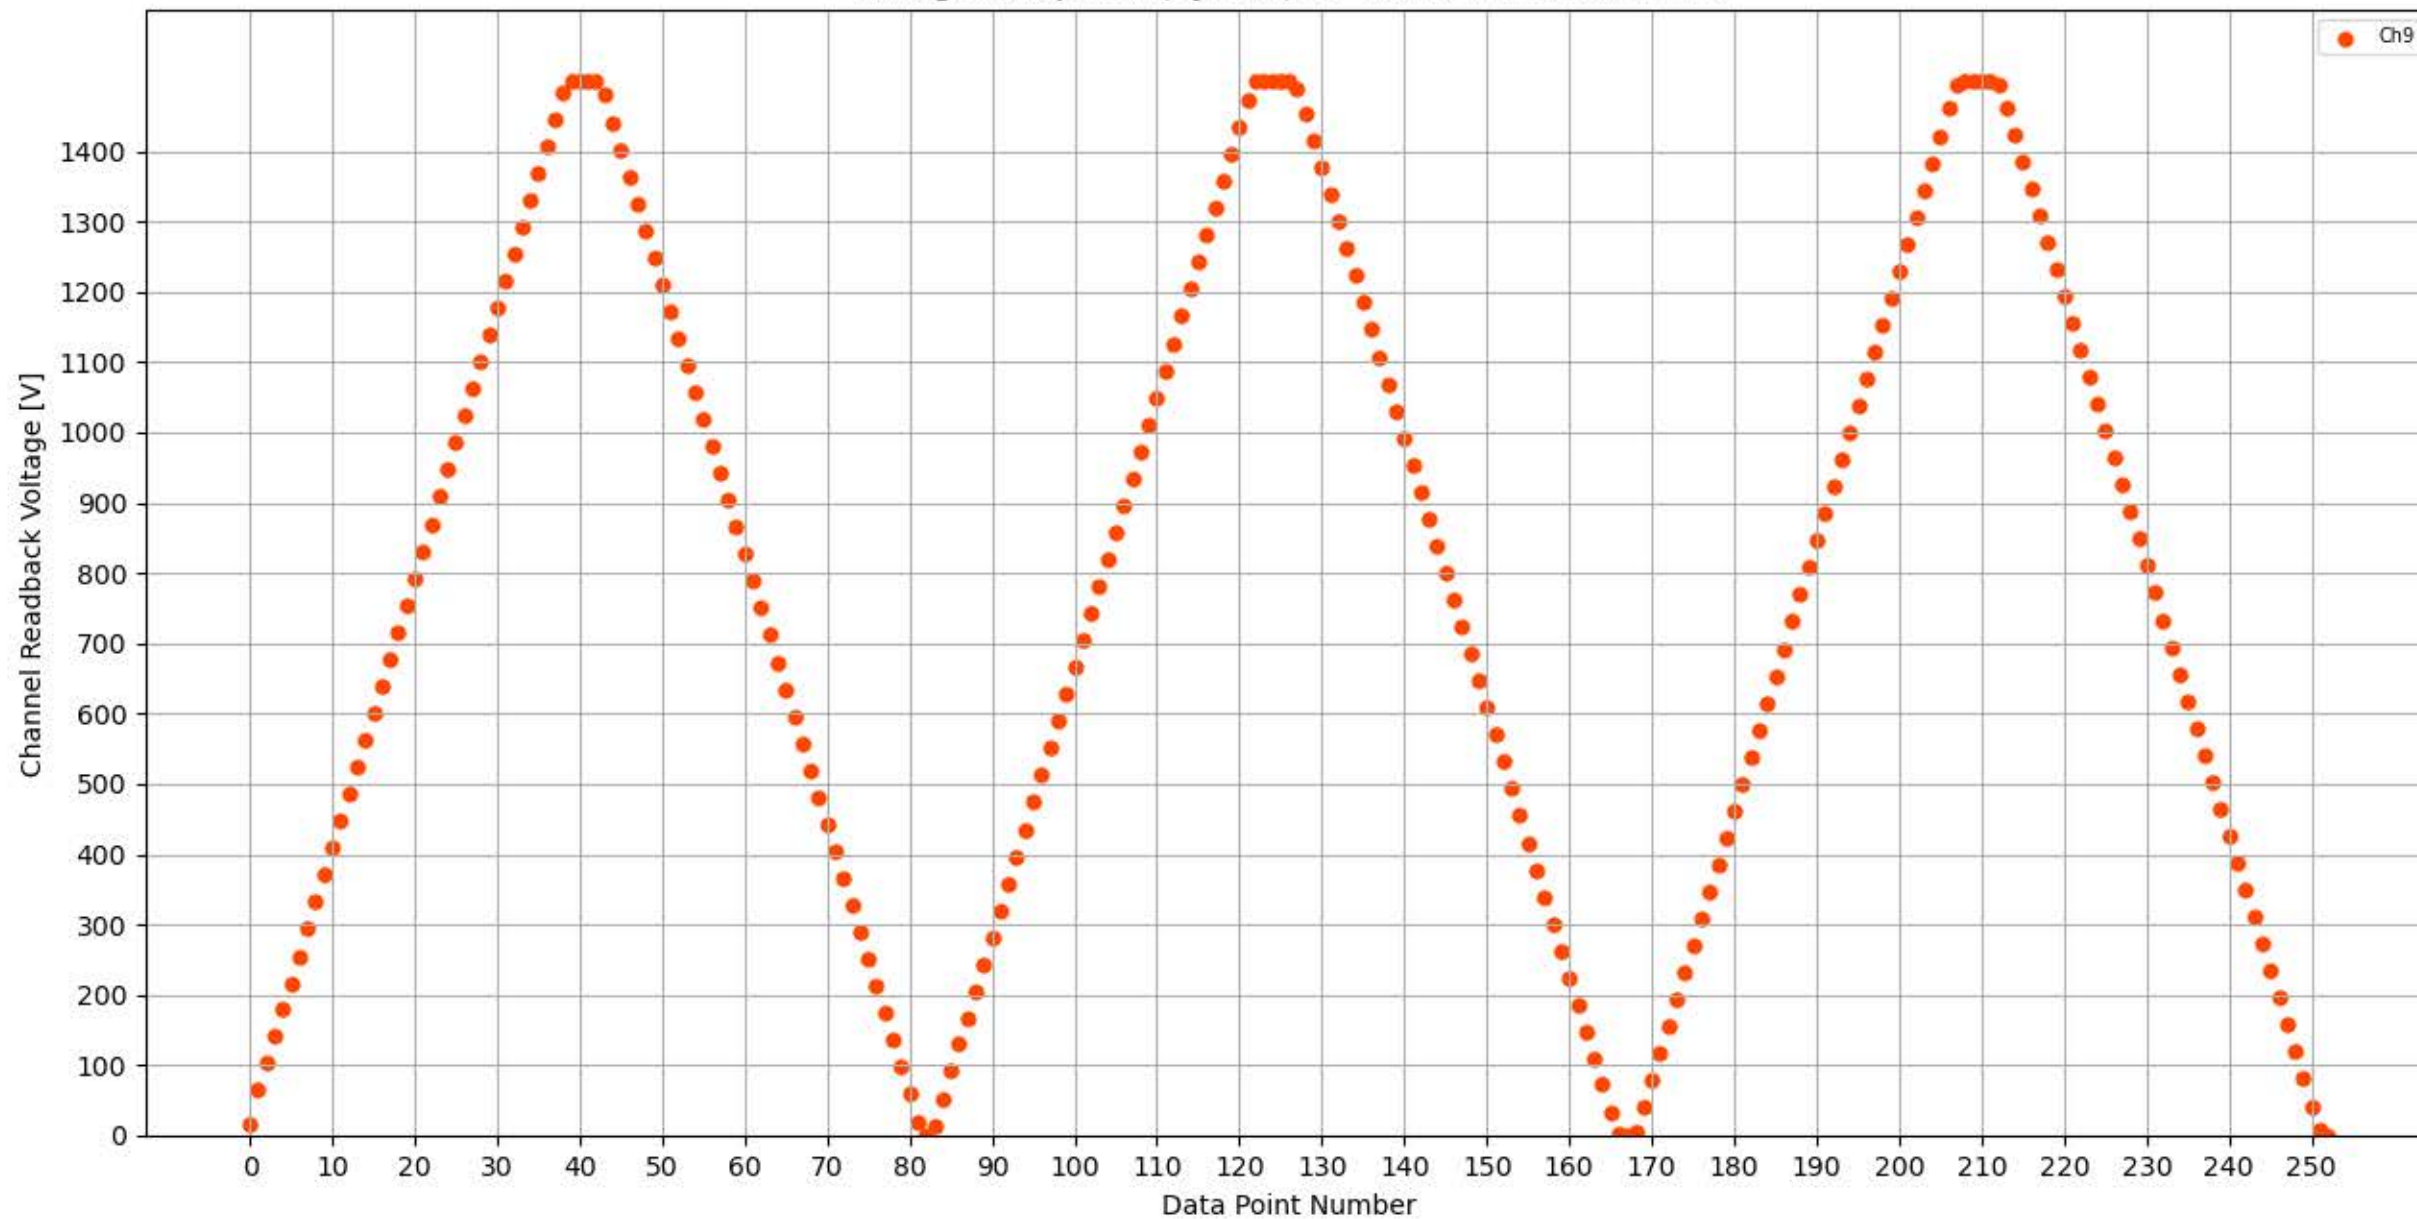

Voltage Ramp Test (Python) Bd #301, Slot #11, Ch #10

Voltage Ramp Test (Python) Bd #301, Slot #11, Ch #9