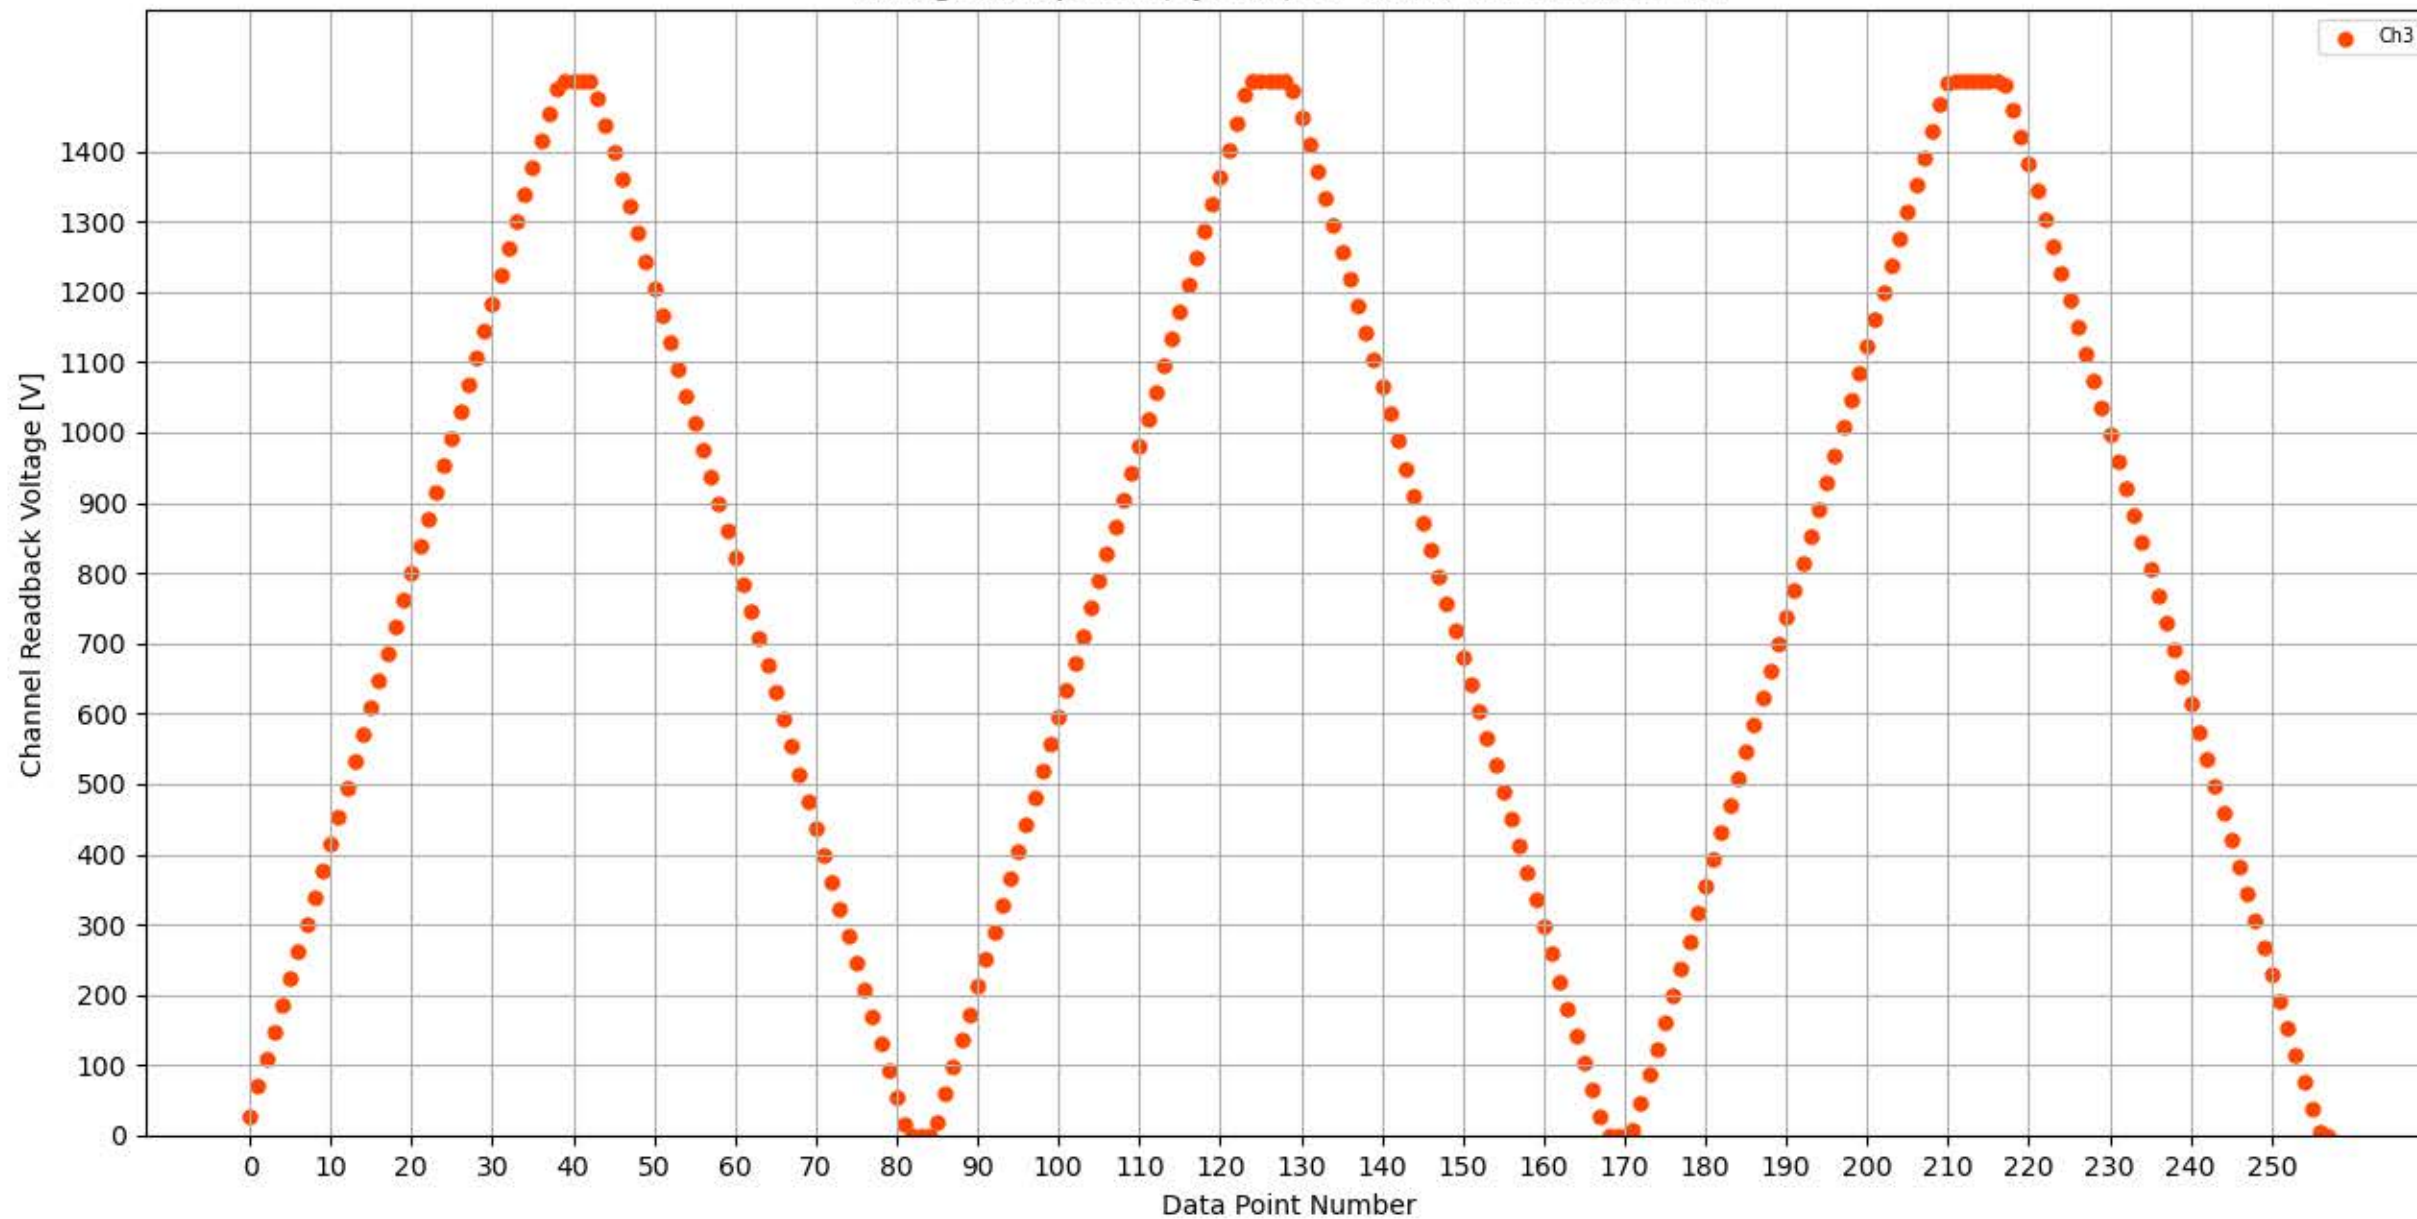

Voltage Ramp Test (Python) Bd #301, Slot #11, Ch #0

Voltage Ramp Test (Python) Bd #301, Slot #11, Ch #1

Voltage Ramp Test (Python) Bd #301, Slot #11, Ch #2

Voltage Ramp Test (Python) Bd #301, Slot #11, Ch #3

Voltage Ramp Test (Python) Bd #301, Slot #11, Ch #4

Voltage Ramp Test (Python) Bd #301, Slot #11, Ch #5

Voltage Ramp Test (Python) Bd #301, Slot #11, Ch #6

Voltage Ramp Test (Python) Bd #301, Slot #11, Ch #7