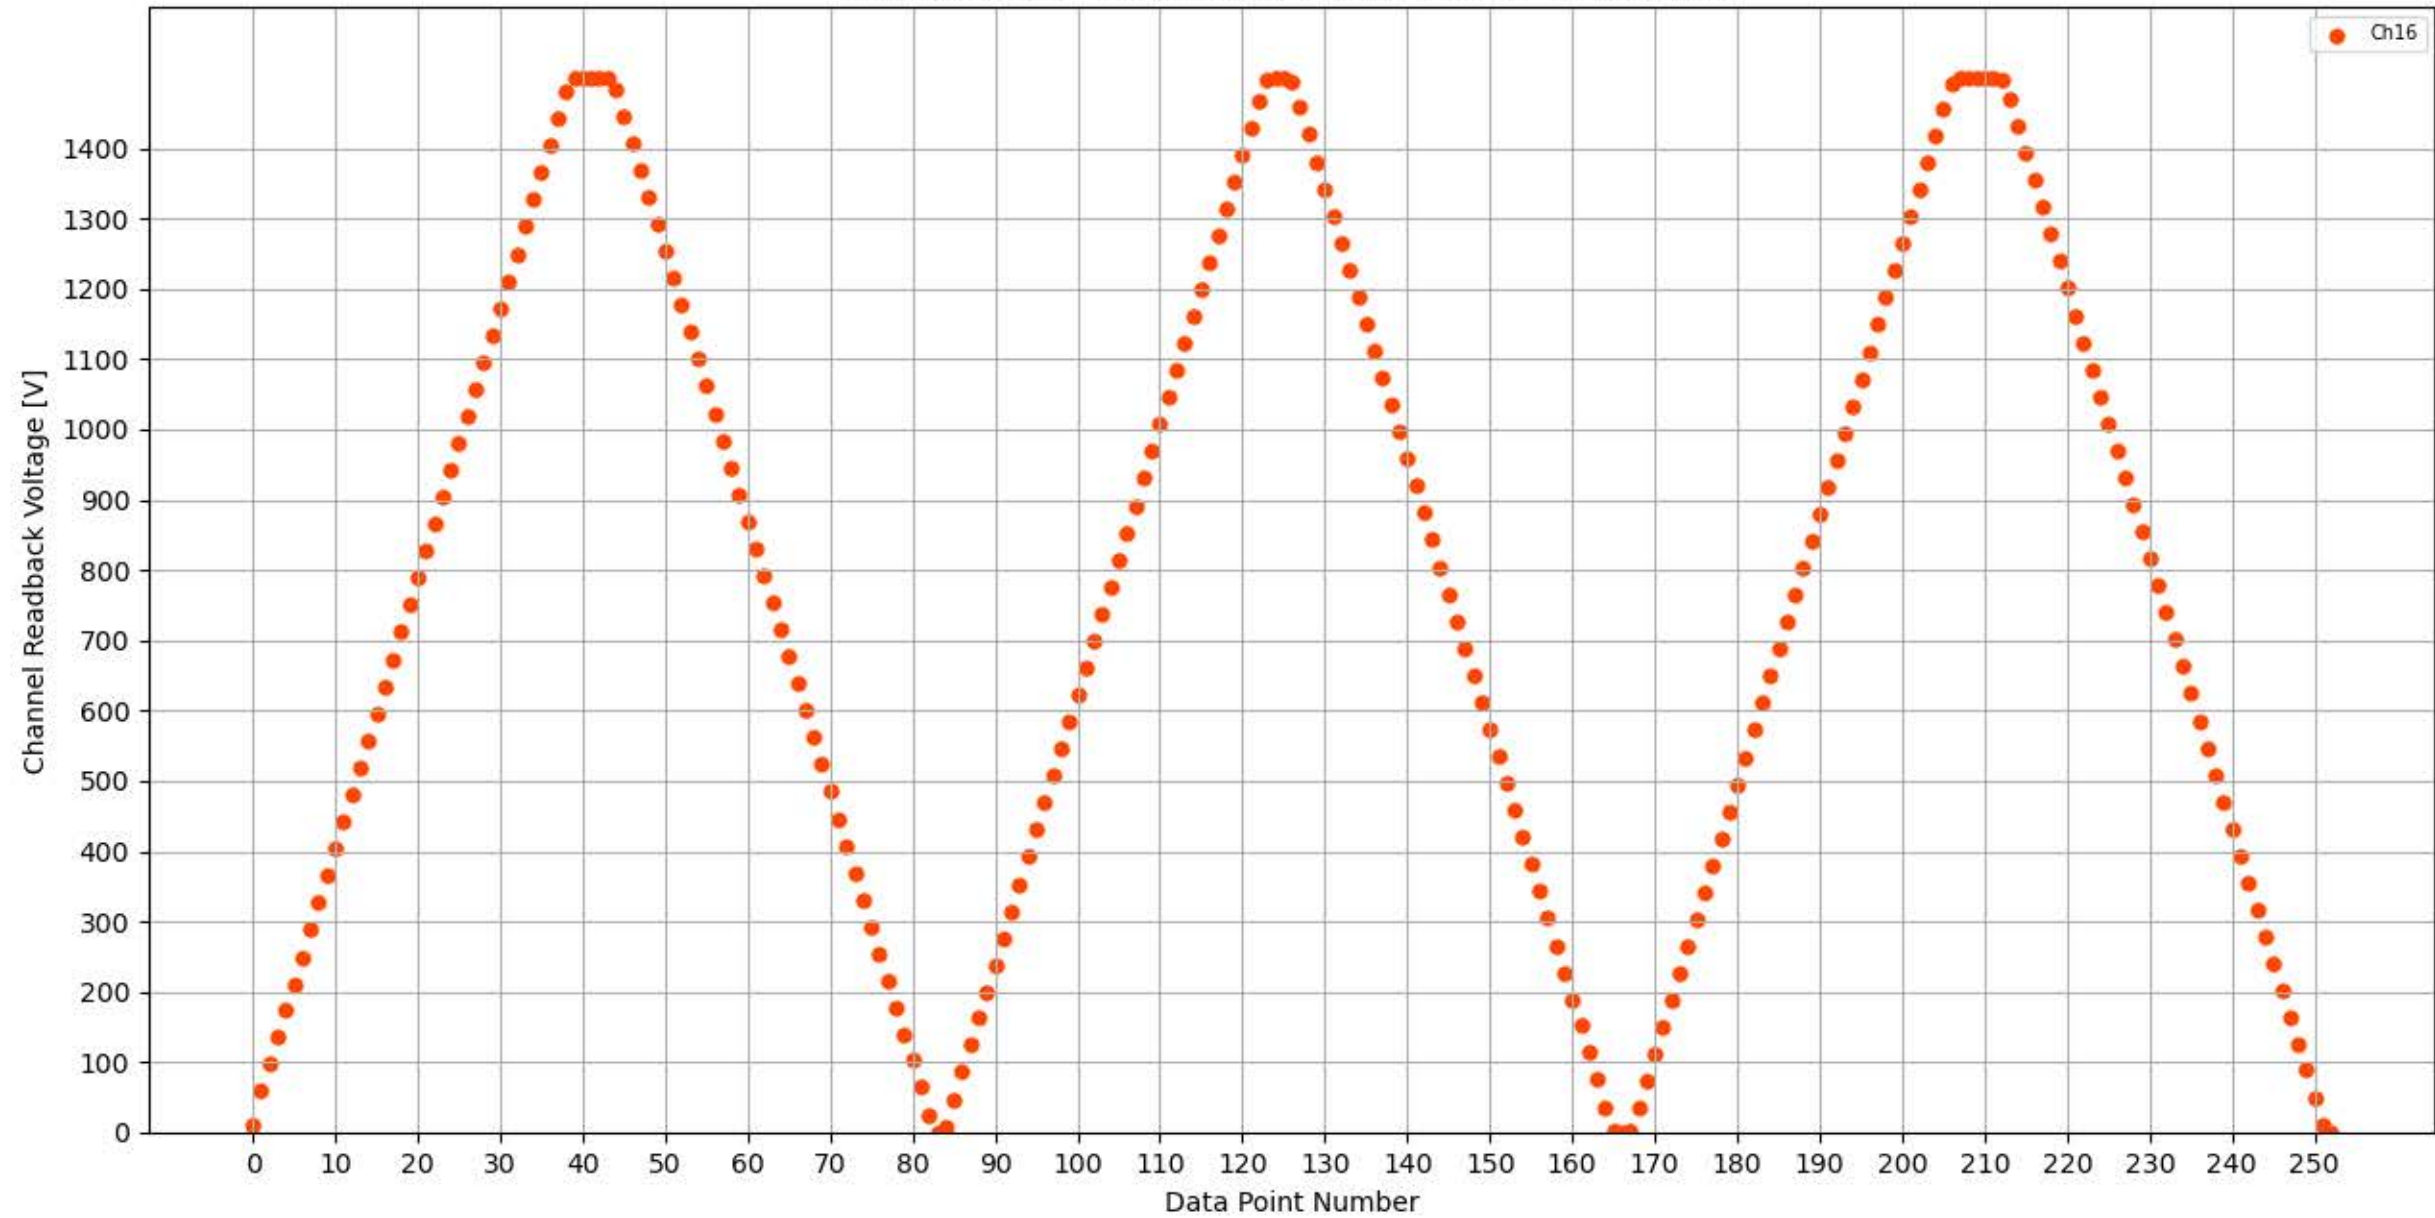

Voltage Ramp Test (Python) Bd #301, Slot #11, Ch #17

Voltage Ramp Test (Python) Bd #301, Slot #11, Ch #16