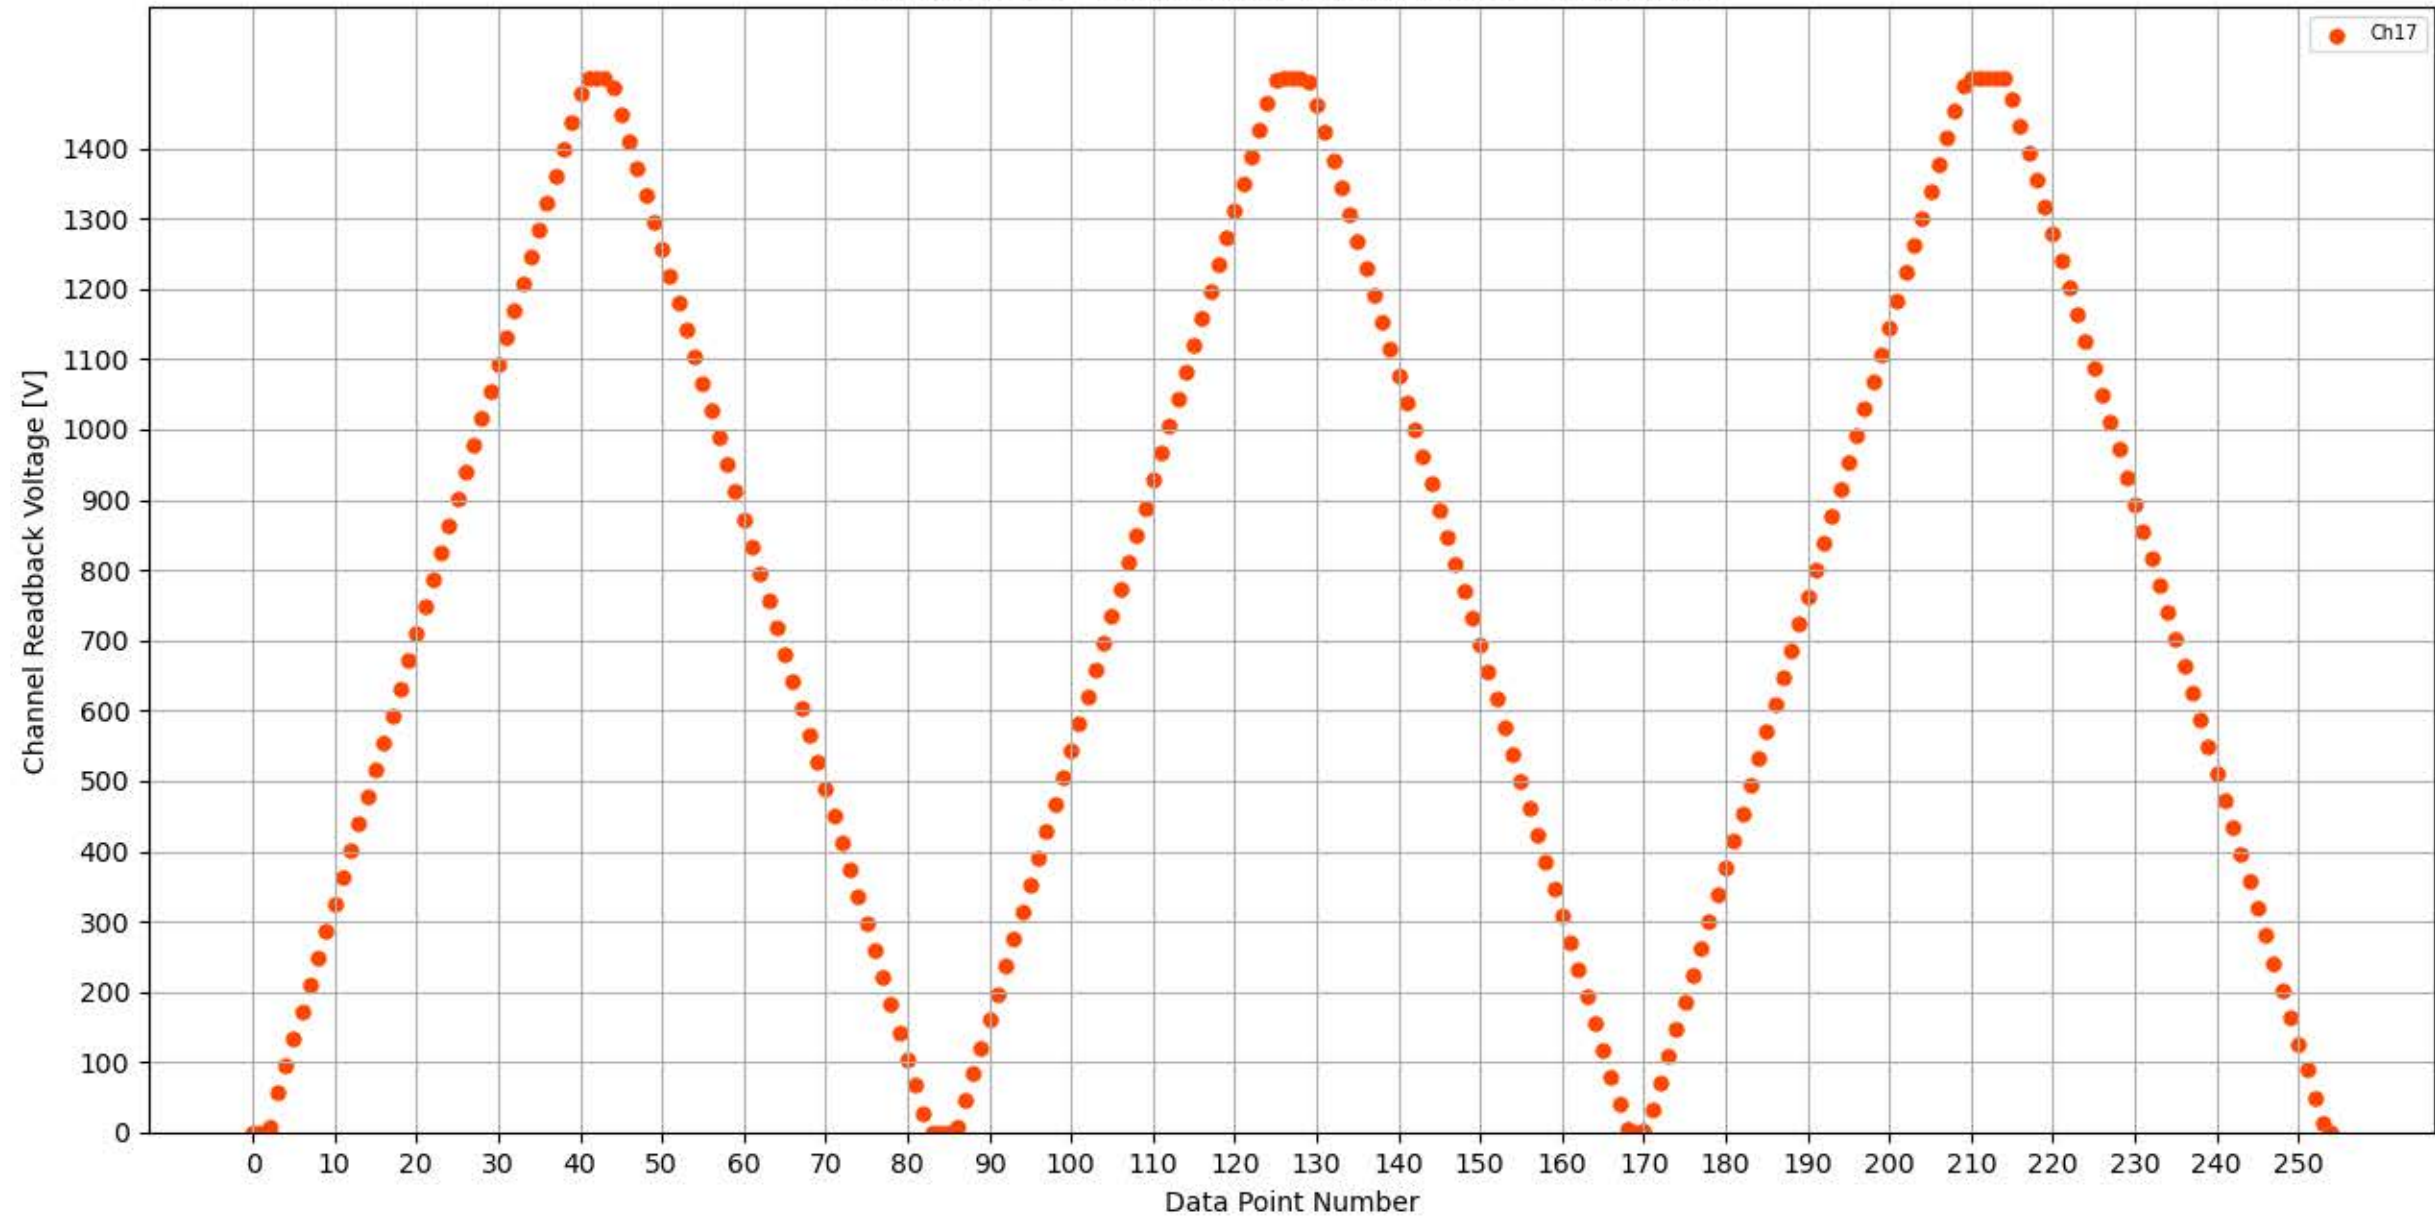

Voltage Ramp Test (Python) Bd #301, Slot #11, Ch #18

Voltage Ramp Test (Python) Bd #301, Slot #11, Ch #17