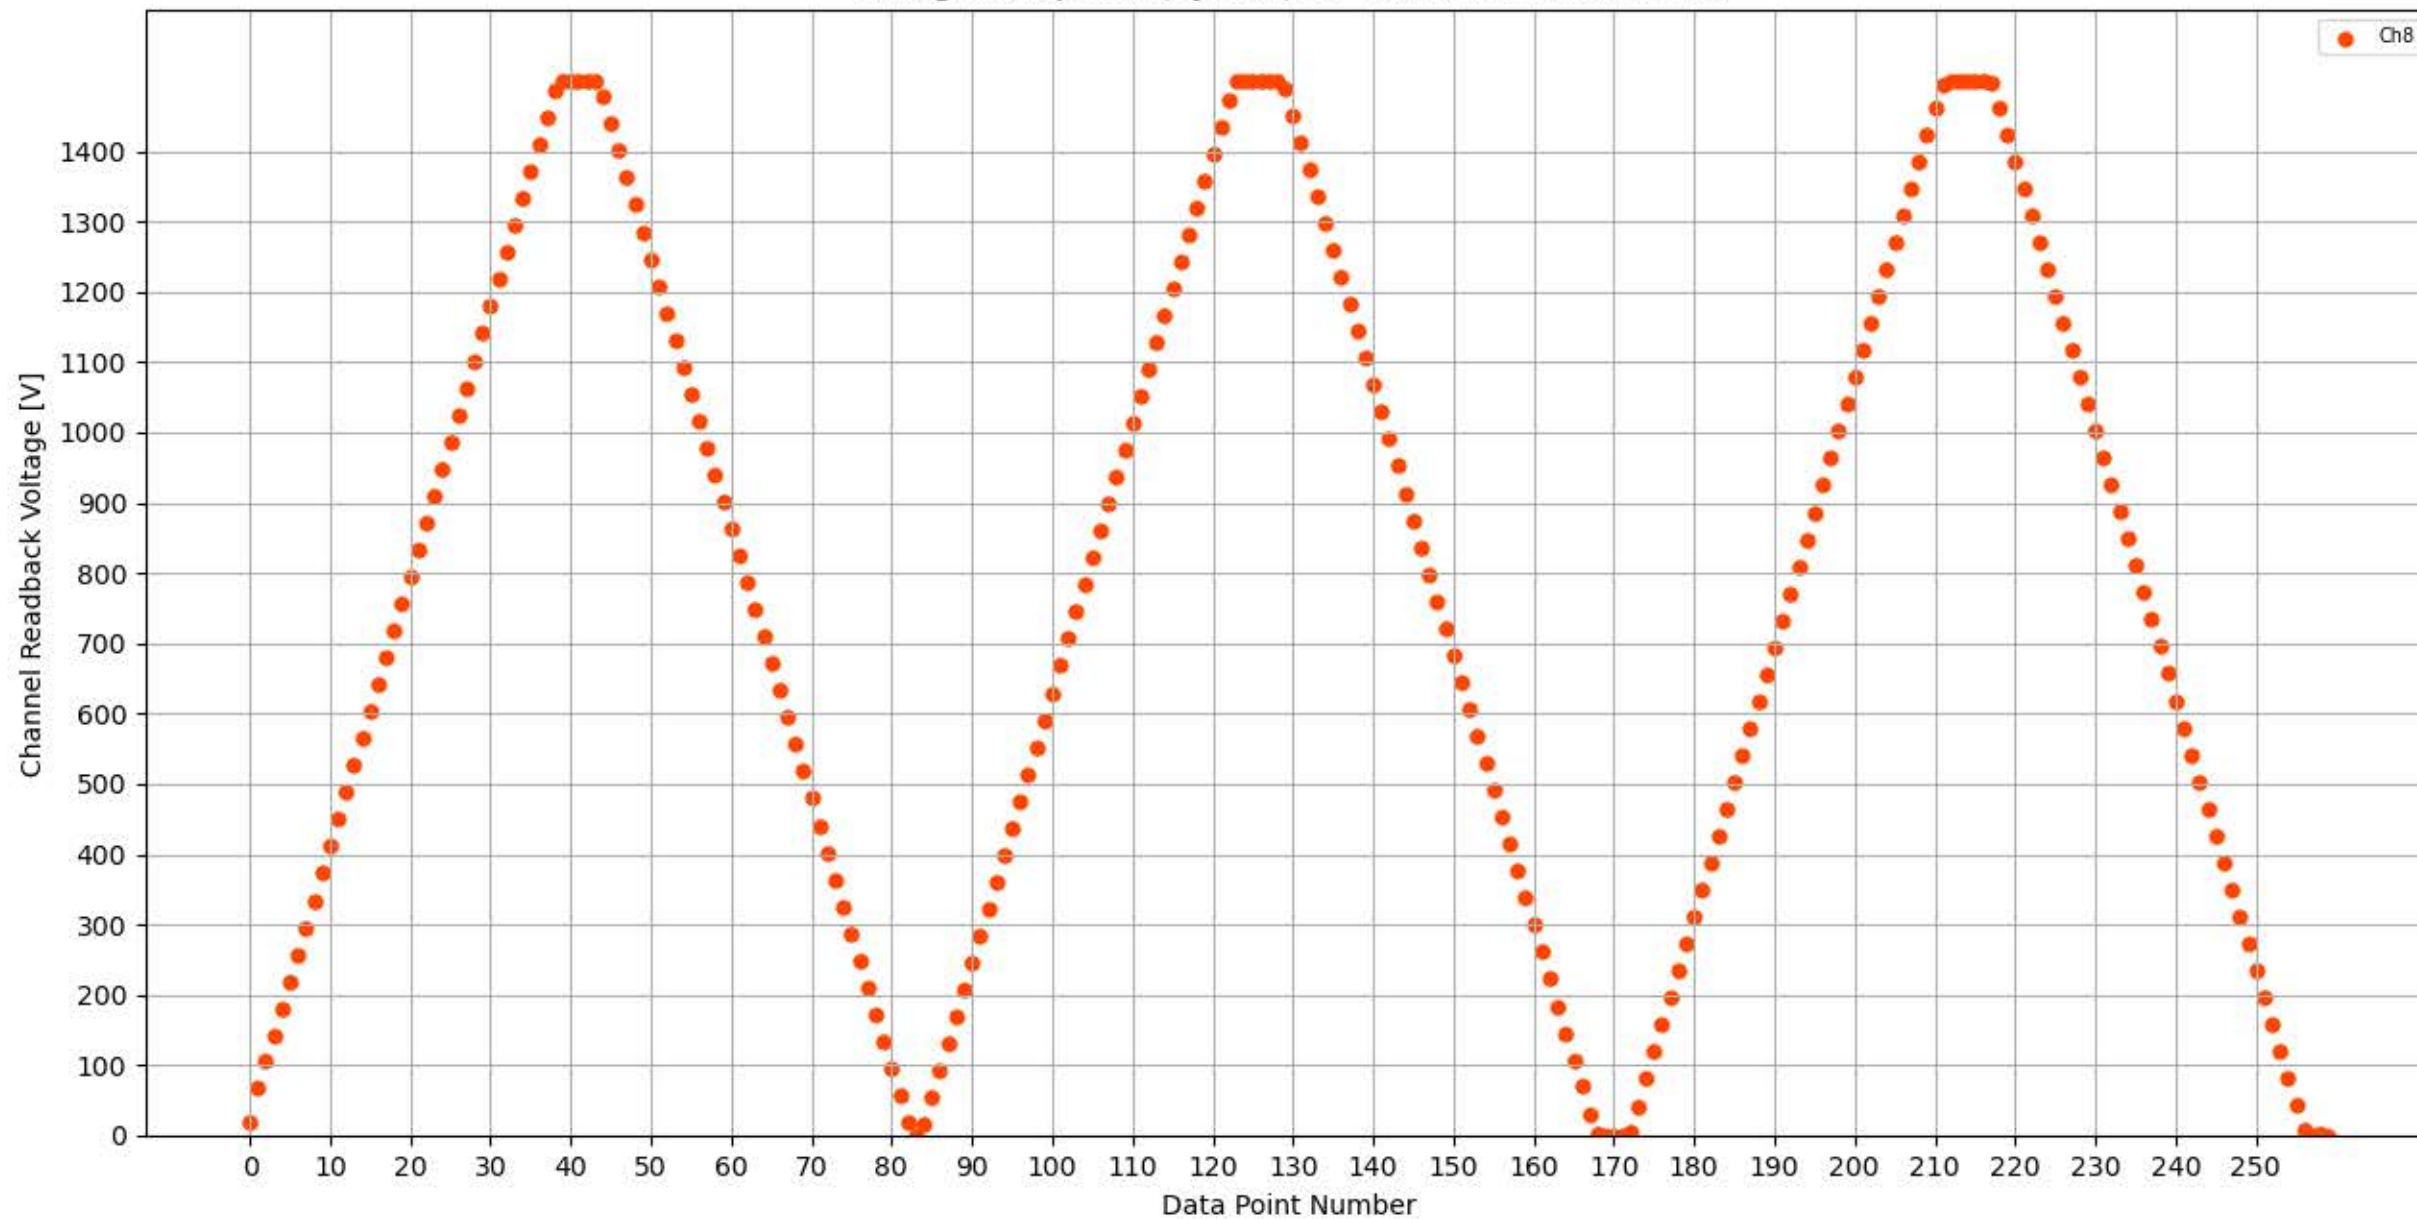

Voltage Ramp Test (Python) Bd #301, Slot #11, Ch #9

Voltage Ramp Test (Python) Bd #301, Slot #11, Ch #8