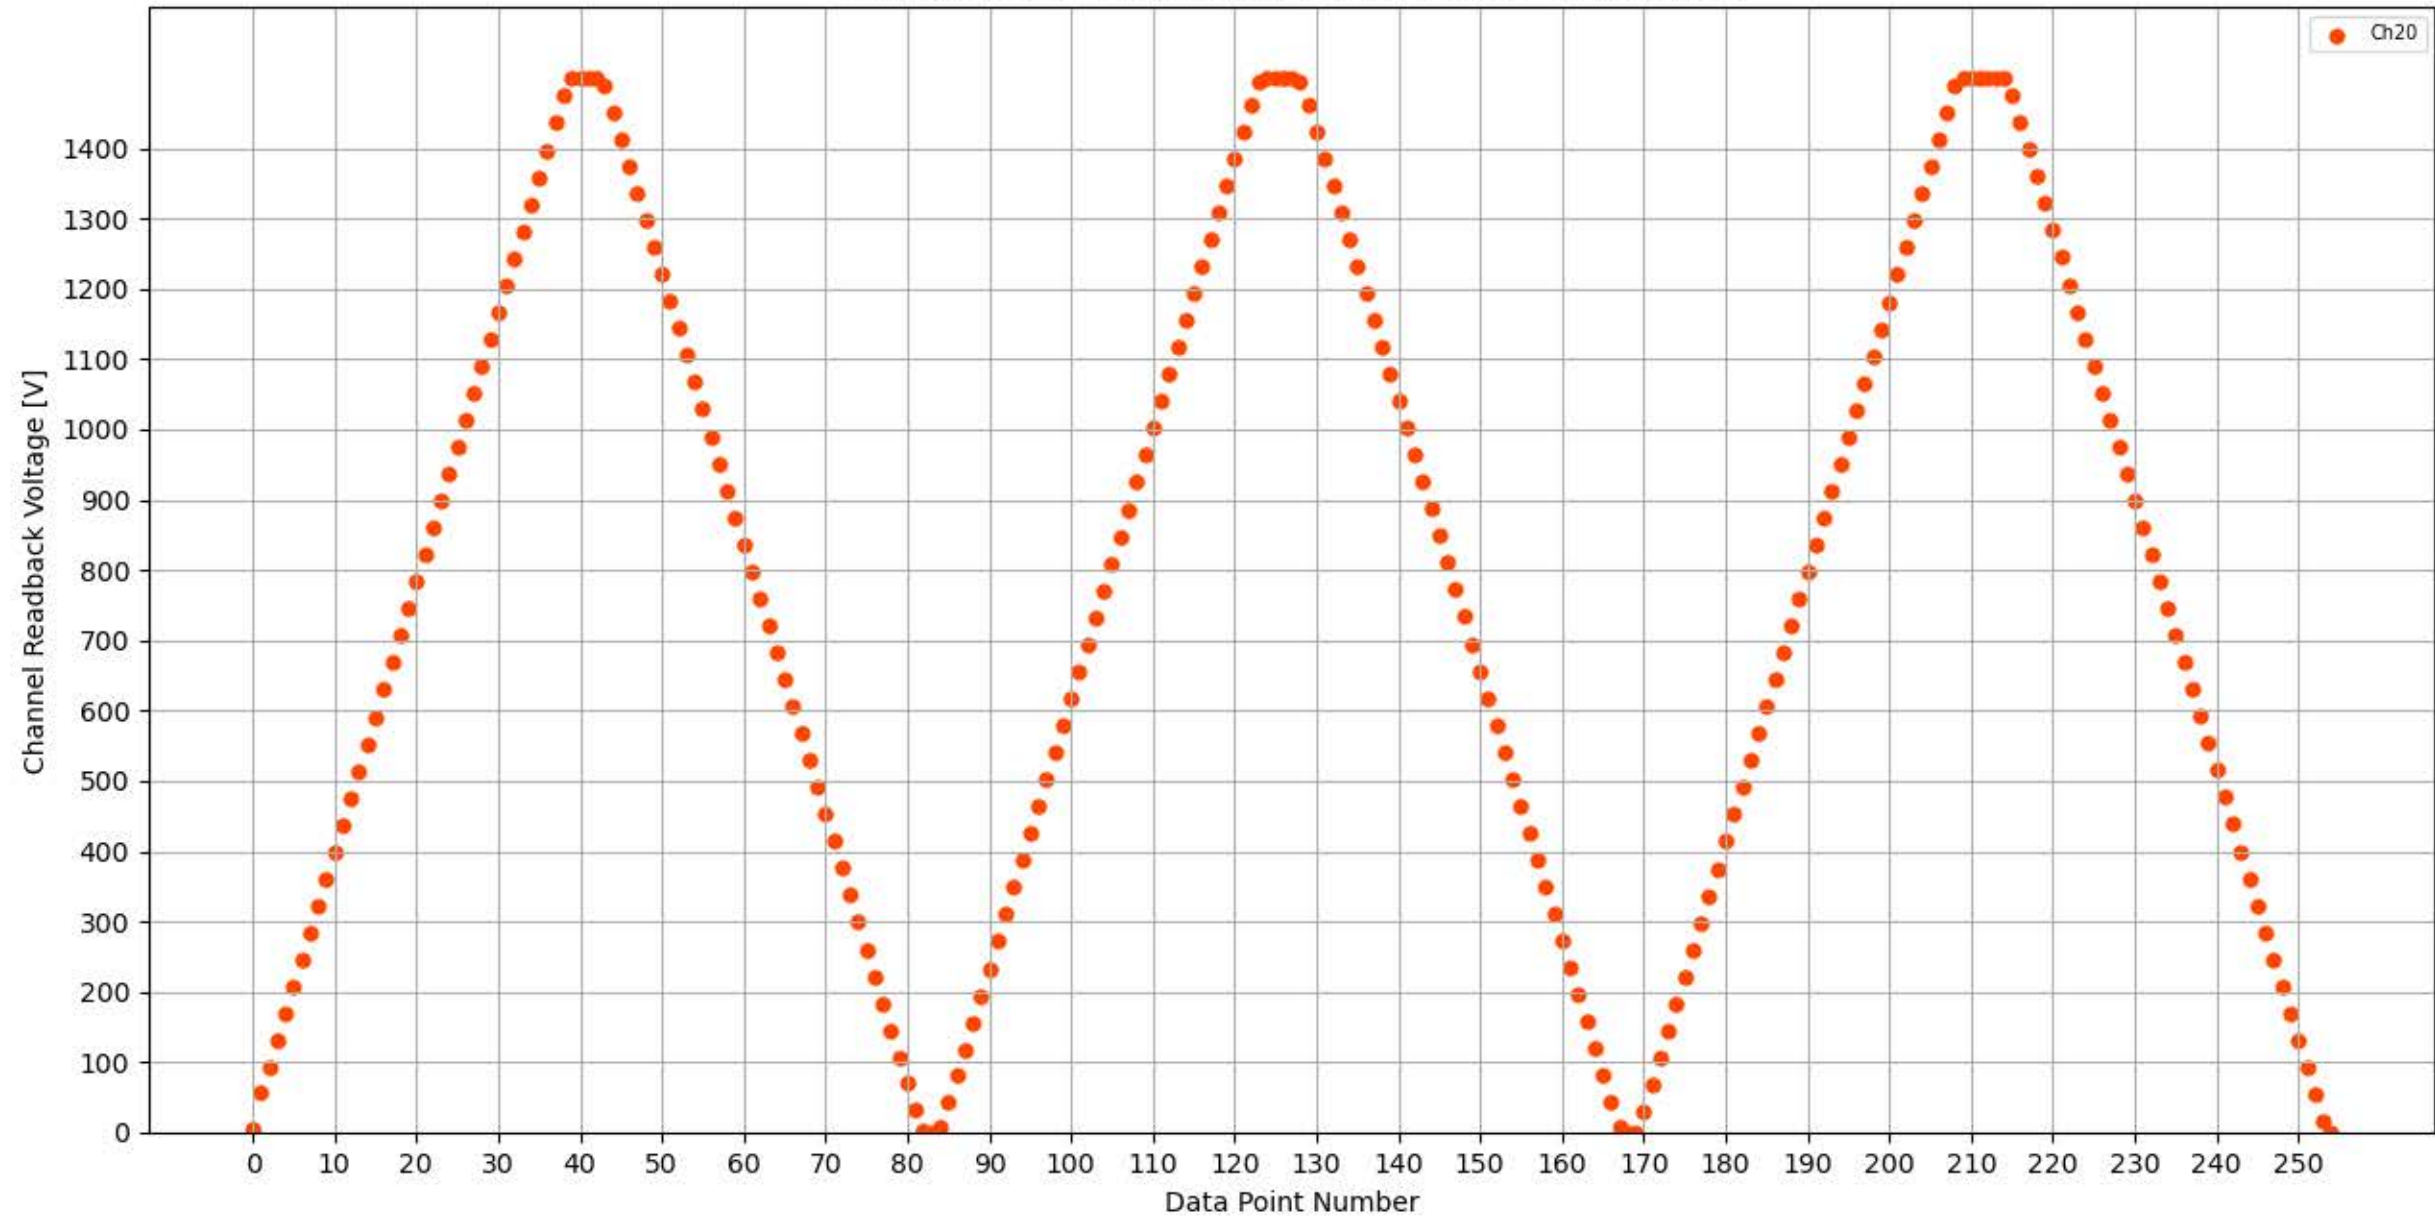

Voltage Ramp Test (Python) Bd #301, Slot #11, Ch #21

Voltage Ramp Test (Python) Bd #301, Slot #11, Ch #20