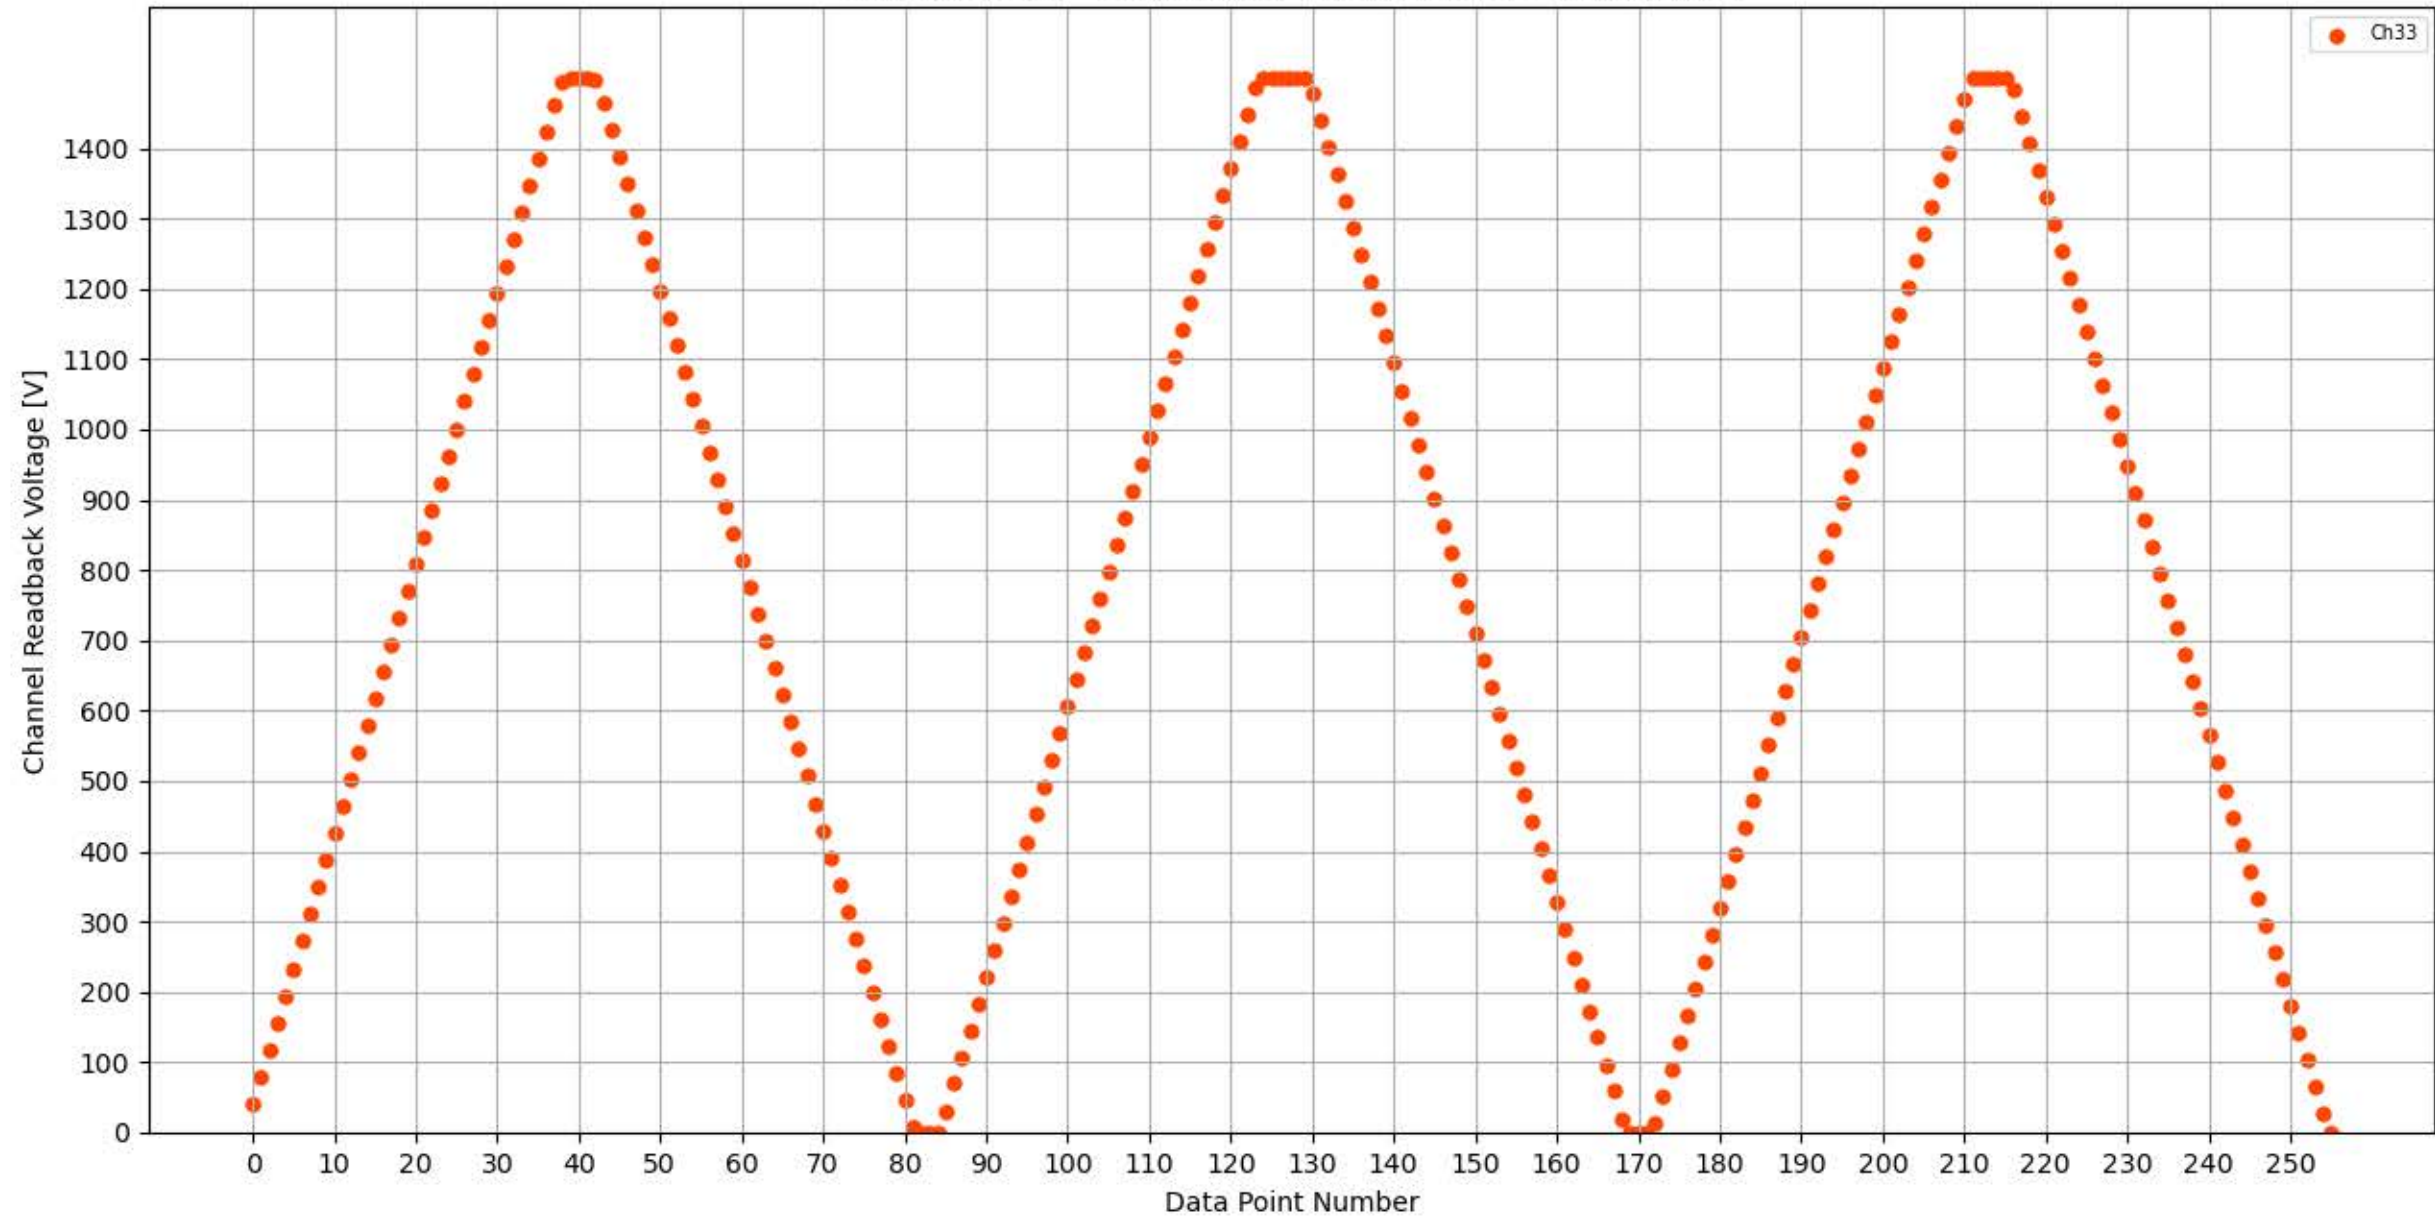

Voltage Ramp Test (Python) Bd #301, Slot #11, Ch #34

Voltage Ramp Test (Python) Bd #301, Slot #11, Ch #33