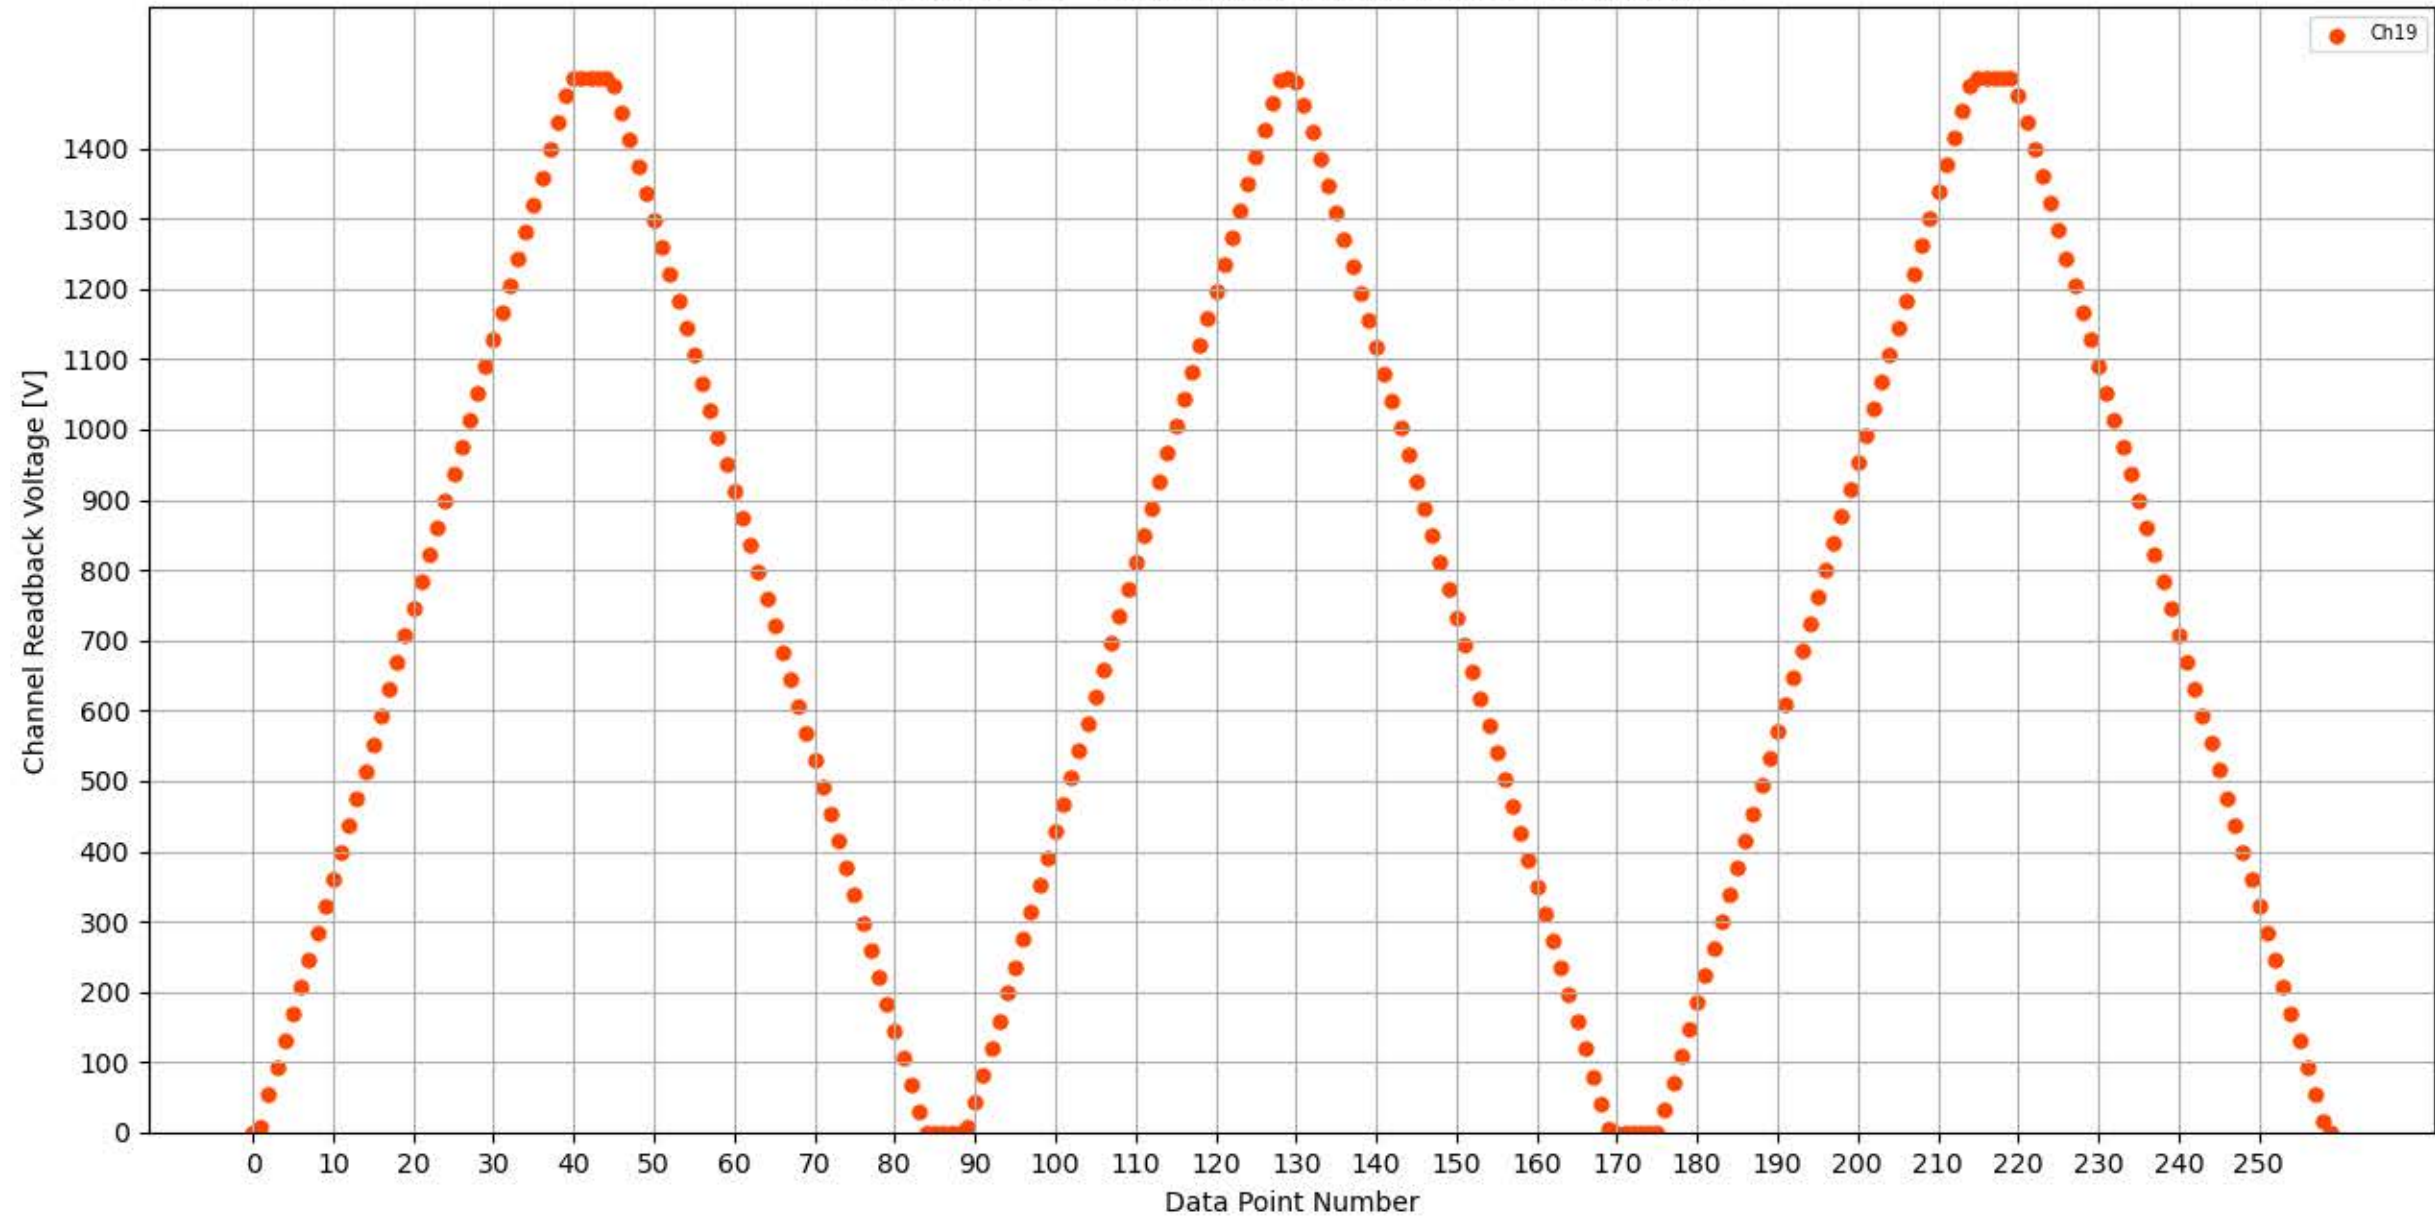

Voltage Ramp Test (Python) Bd #301, Slot #11, Ch #16

Voltage Ramp Test (Python) Bd #301, Slot #11, Ch #17

Voltage Ramp Test (Python) Bd #301, Slot #11, Ch #18

Voltage Ramp Test (Python) Bd #301, Slot #11, Ch #19