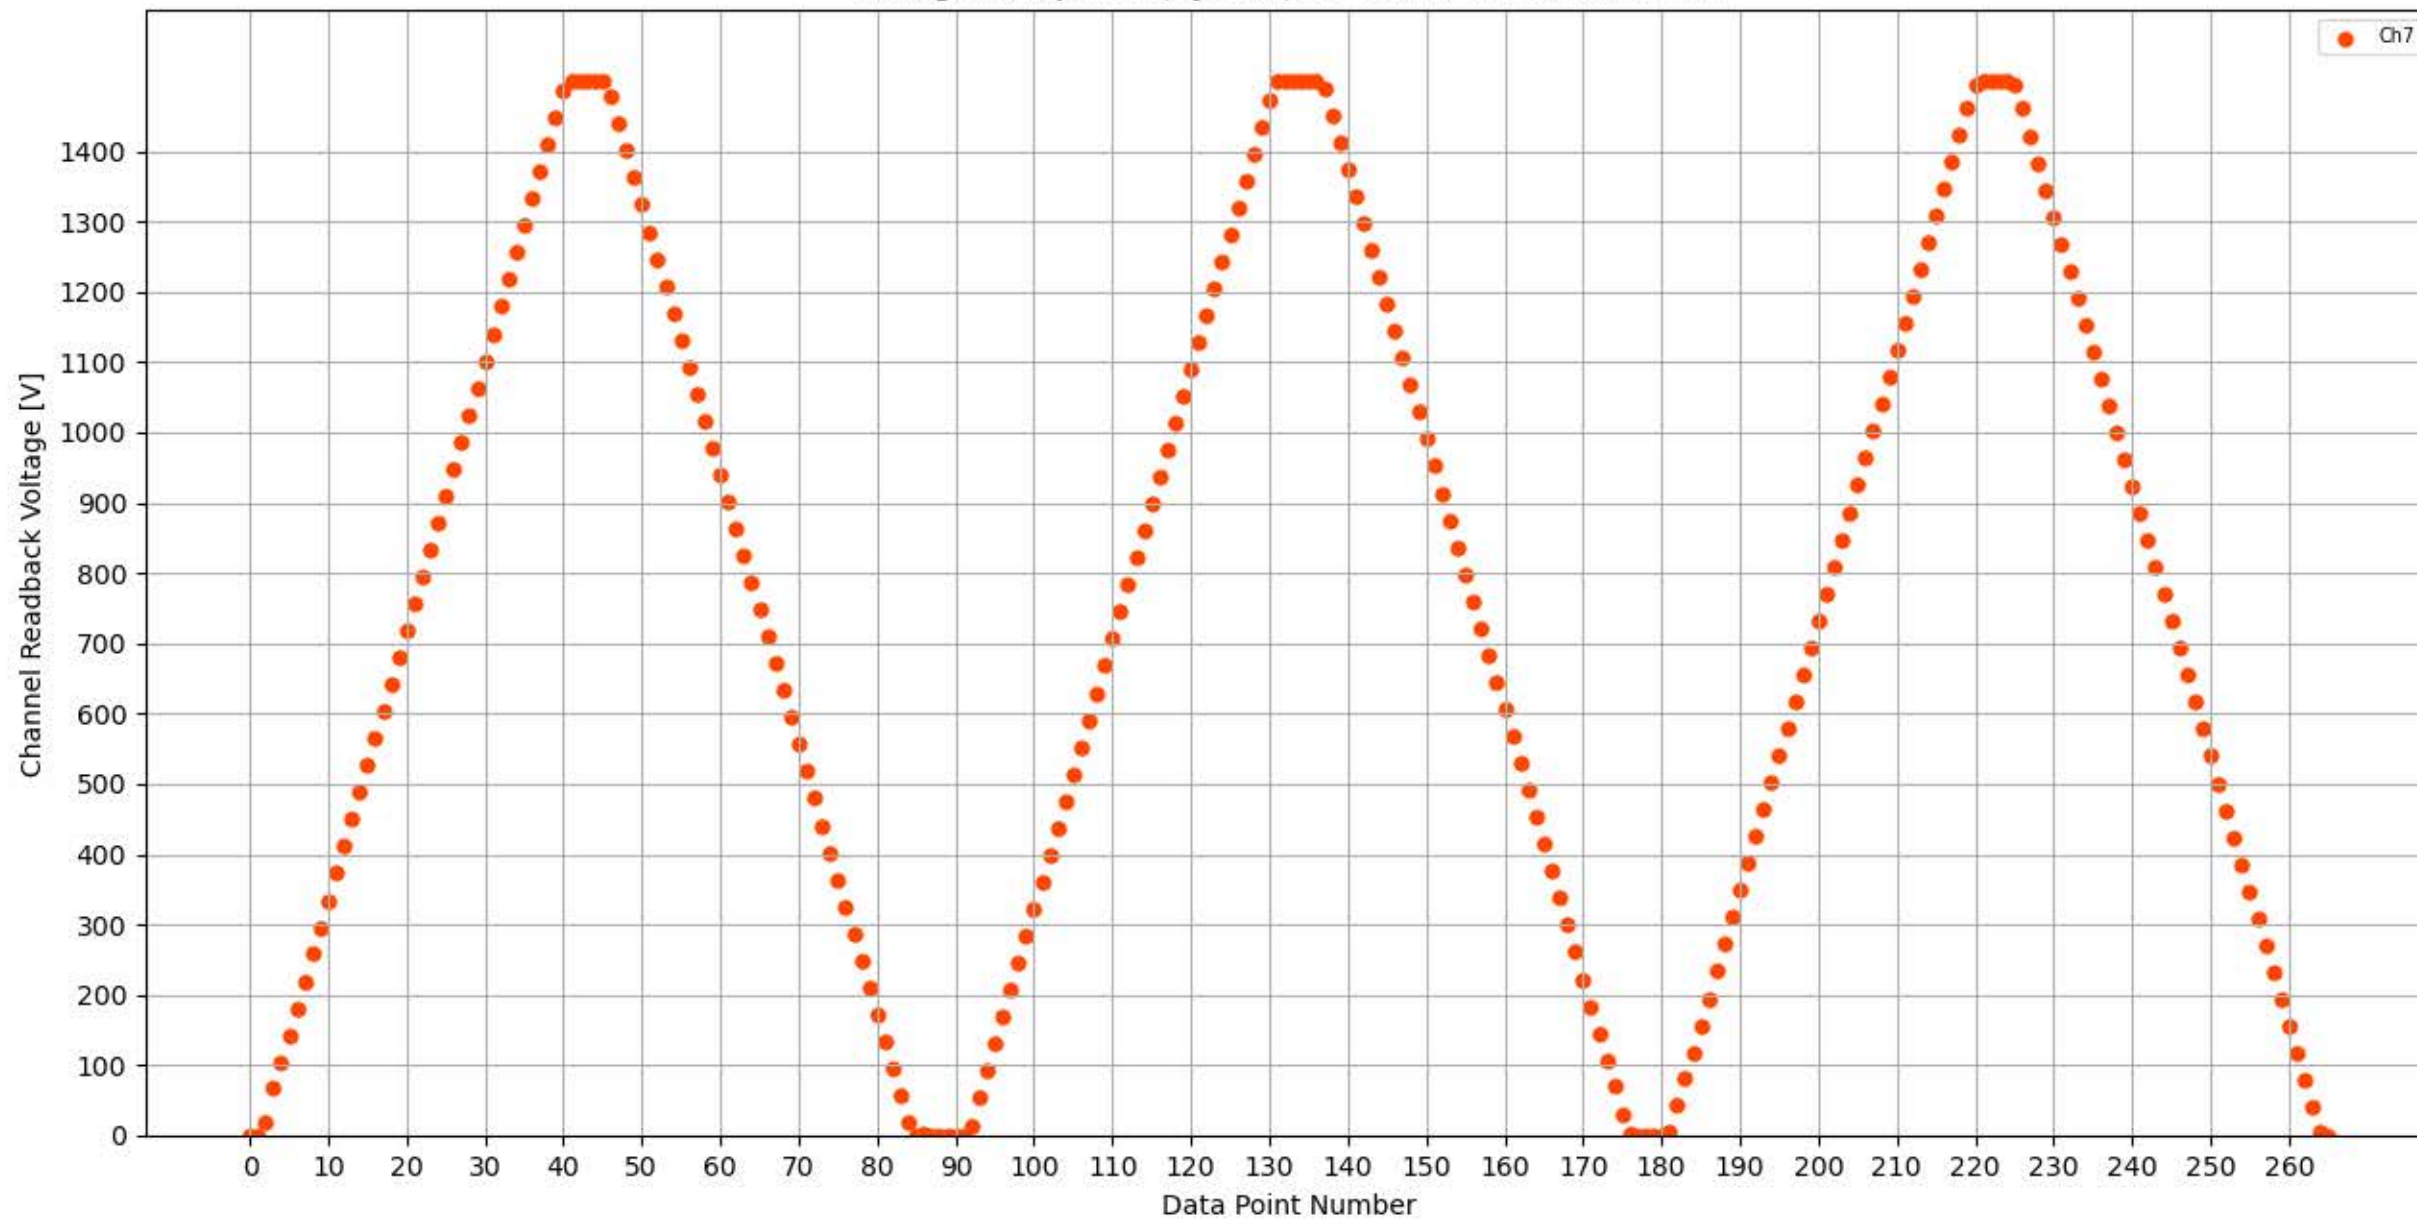

Voltage Ramp Test (Python) Bd #301, Slot #11, Ch #4

Voltage Ramp Test (Python) Bd #301, Slot #11, Ch #5

Voltage Ramp Test (Python) Bd #301, Slot #11, Ch #6

Voltage Ramp Test (Python) Bd #301, Slot #11, Ch #7