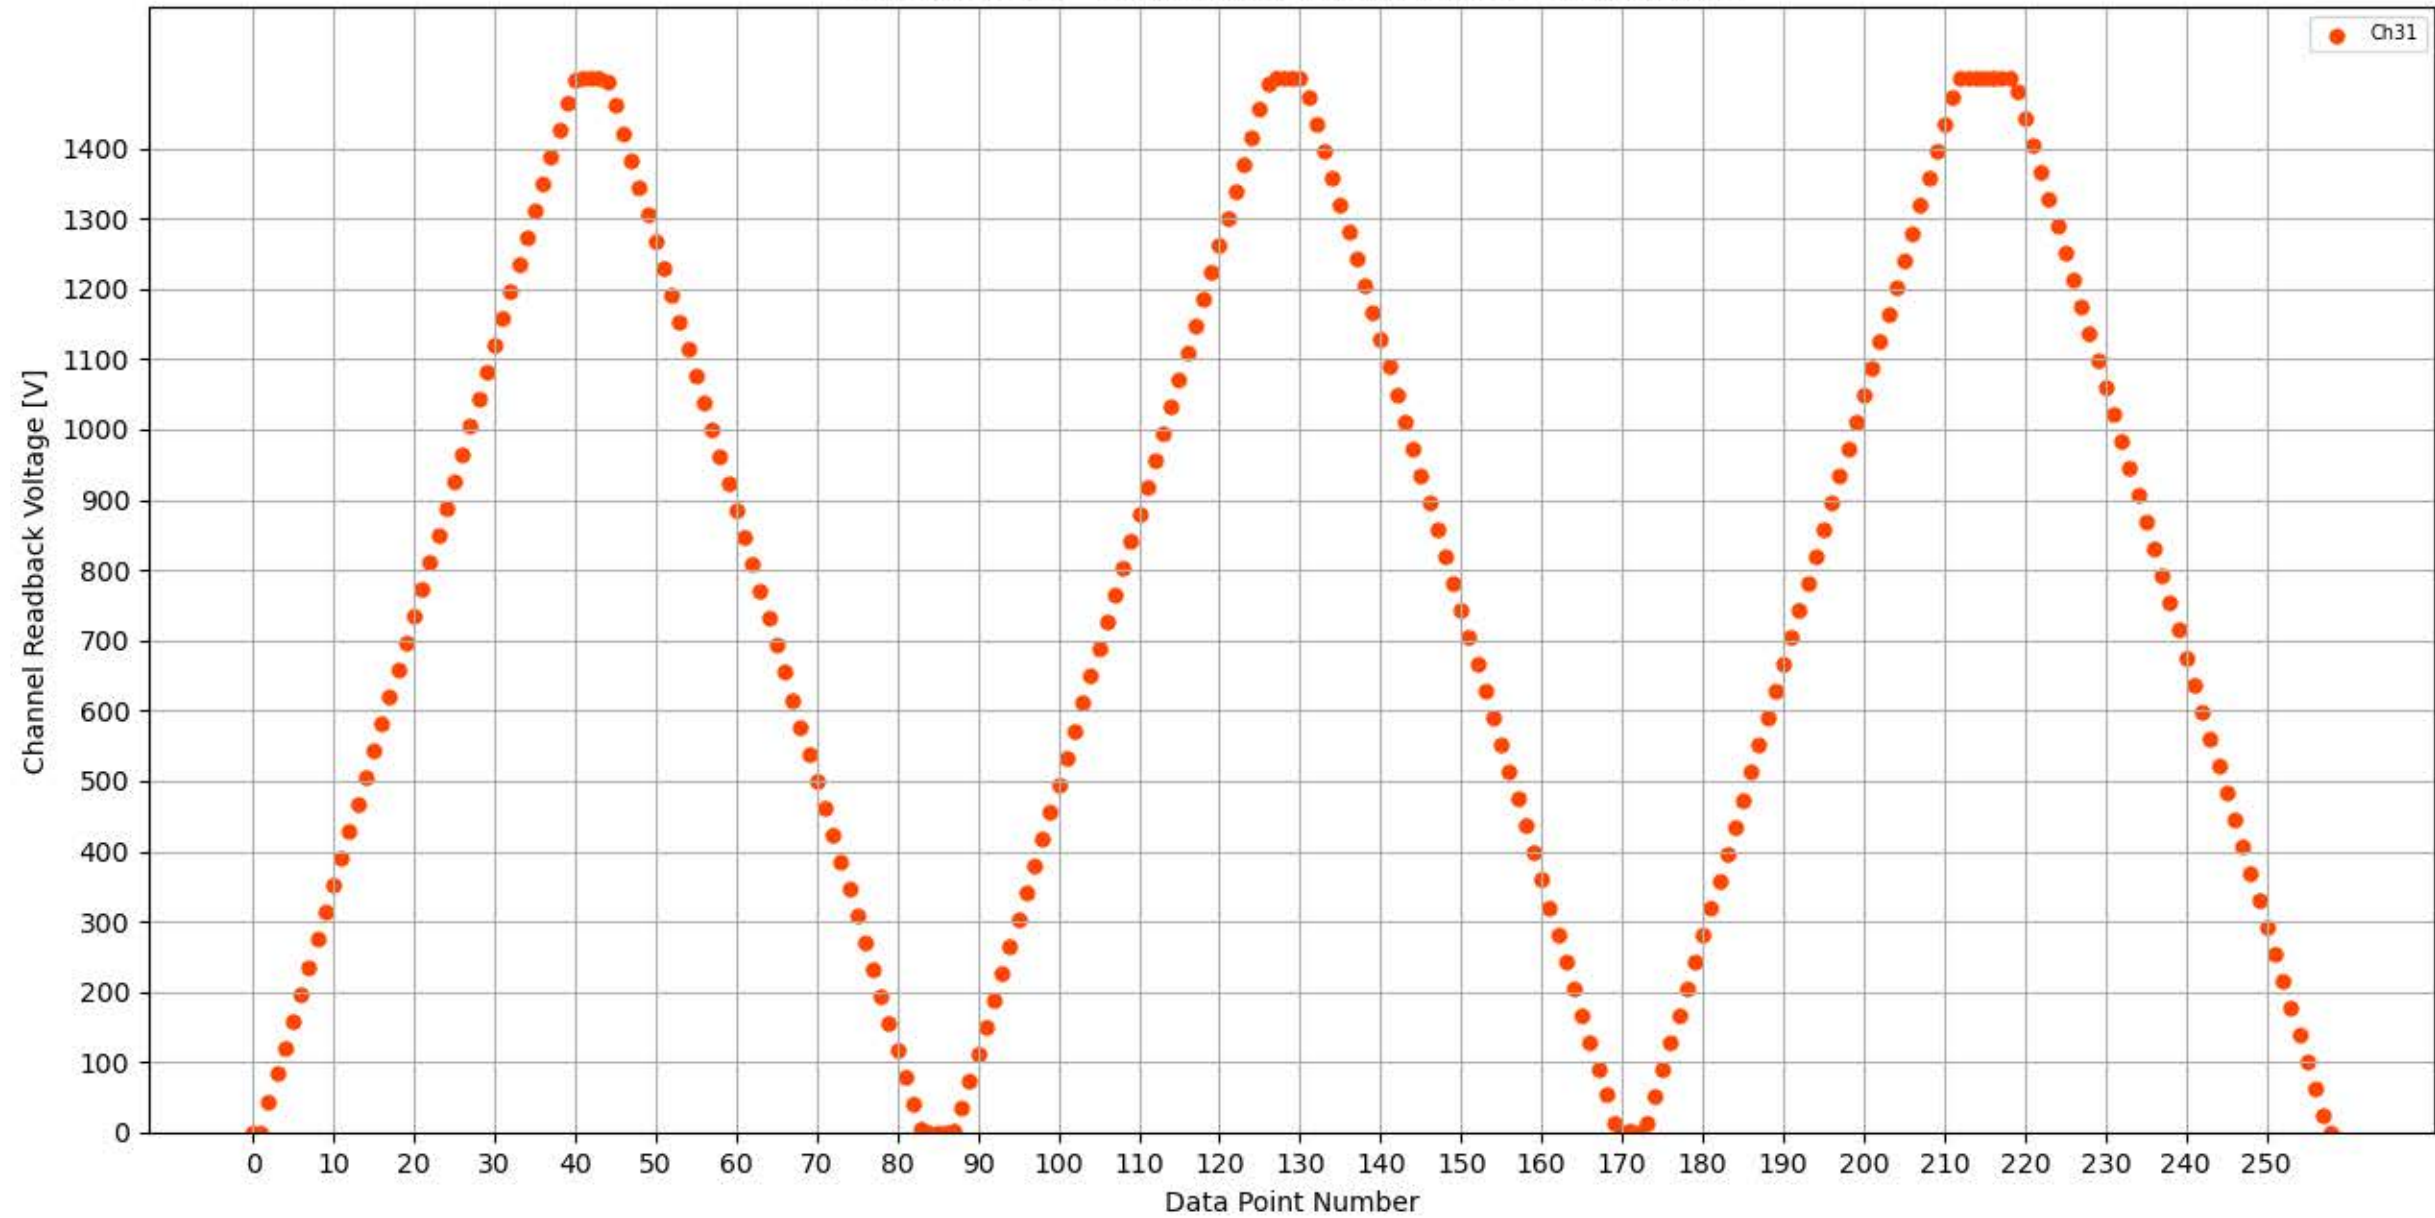

Voltage Ramp Test (Python) Bd #301, Slot #11, Ch #28

Voltage Ramp Test (Python) Bd #301, Slot #11, Ch #29

Voltage Ramp Test (Python) Bd #301, Slot #11, Ch #30

Voltage Ramp Test (Python) Bd #301, Slot #11, Ch #31