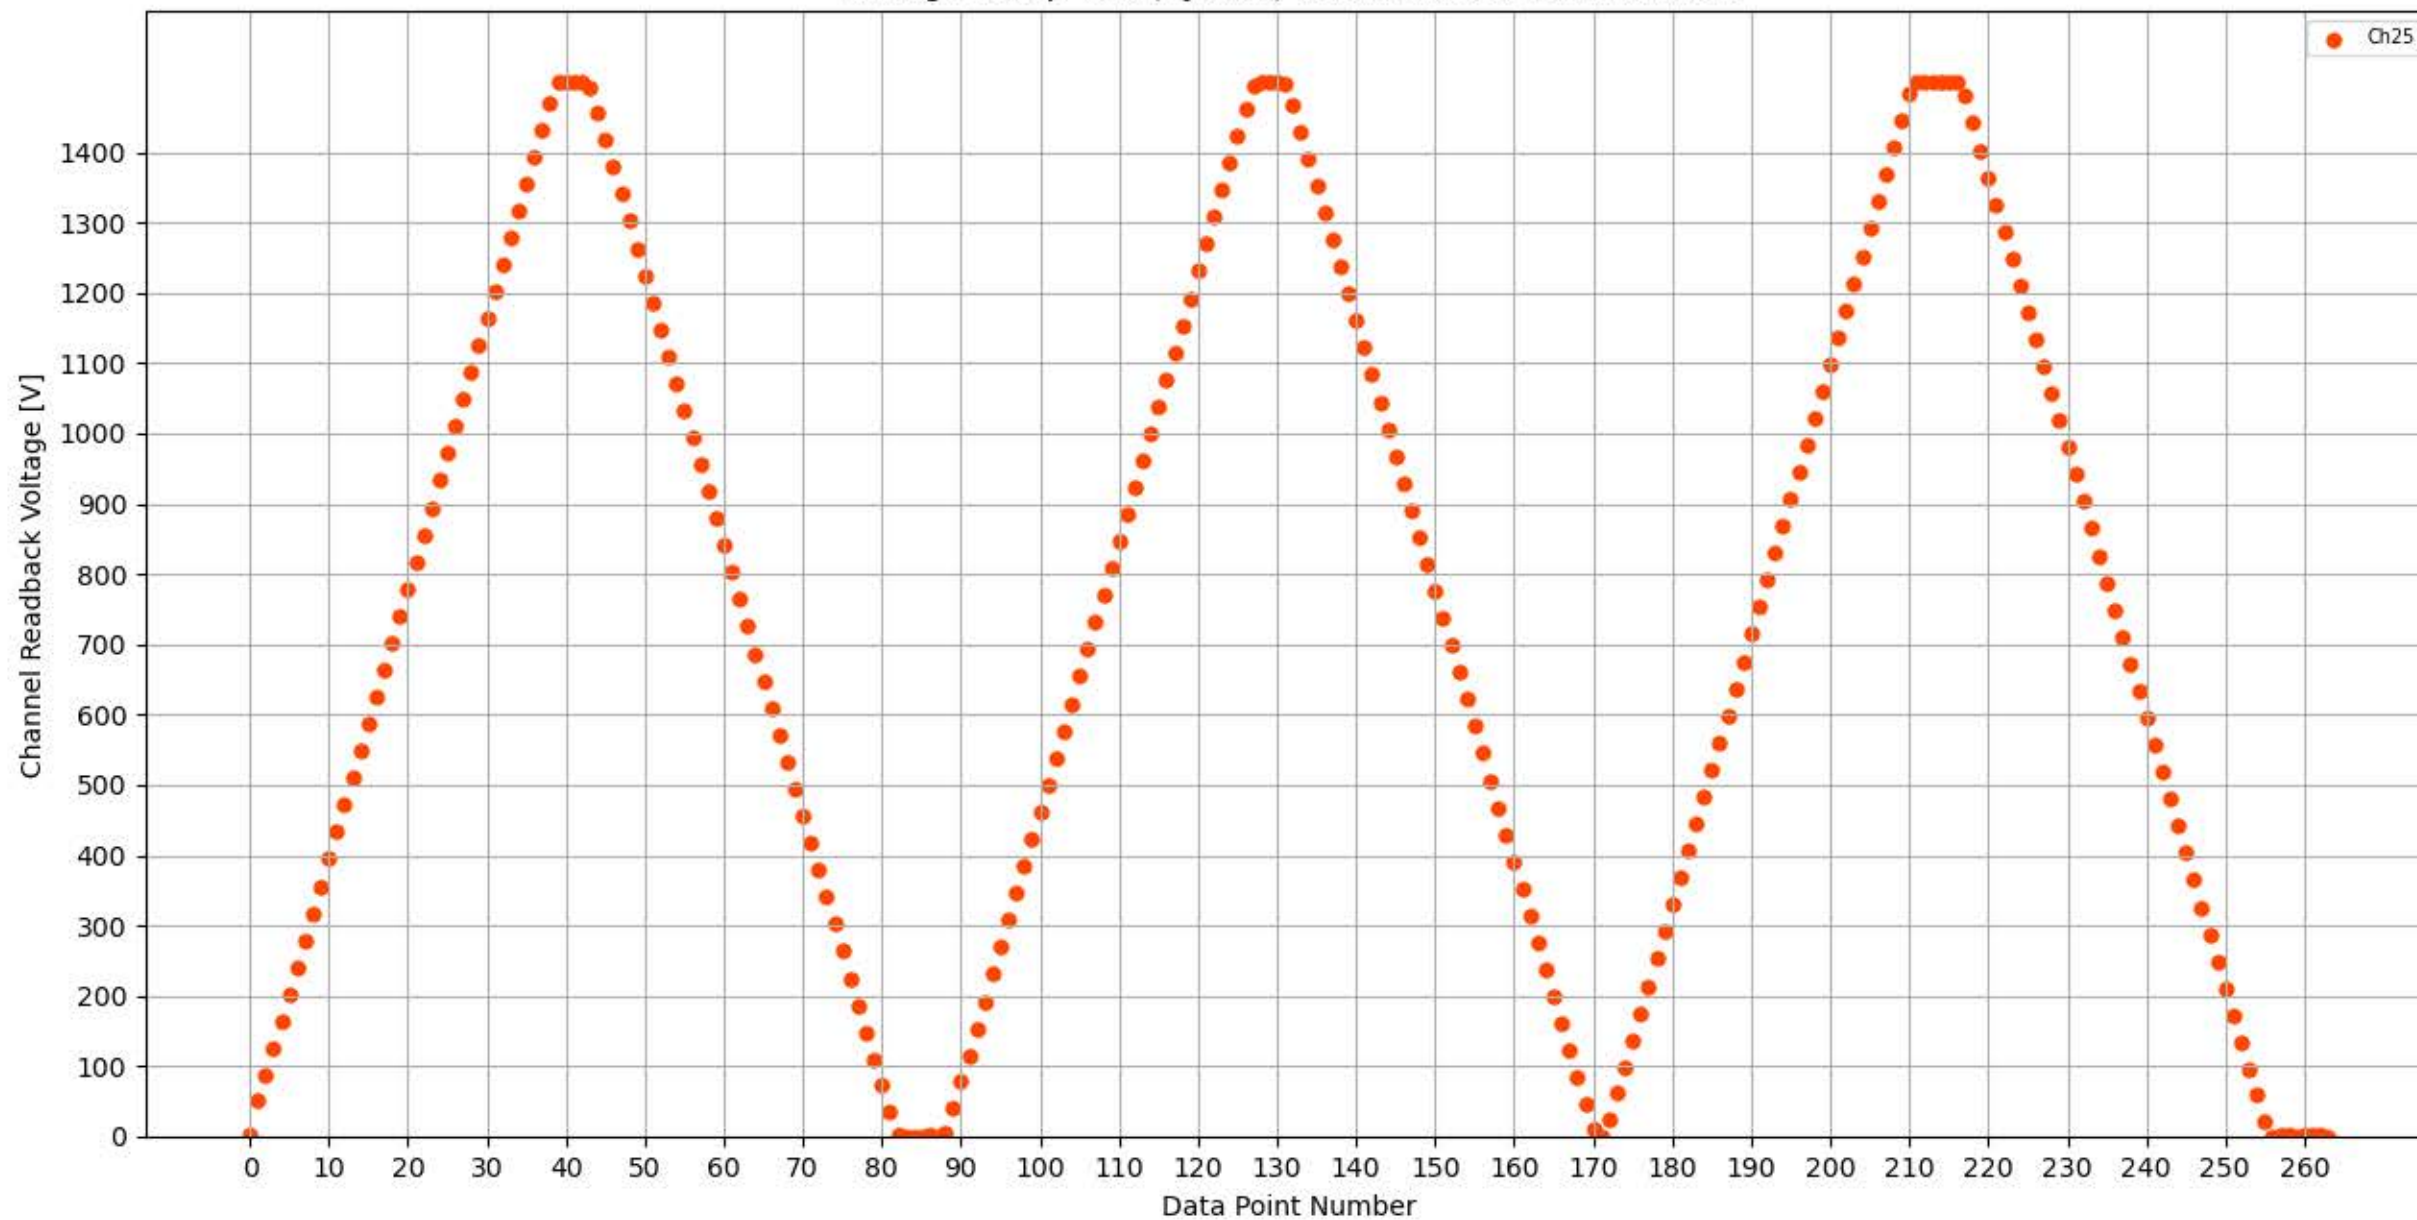

Voltage Ramp Test (Python) Bd #301, Slot #11, Ch #26

Voltage Ramp Test (Python) Bd #301, Slot #11, Ch #25