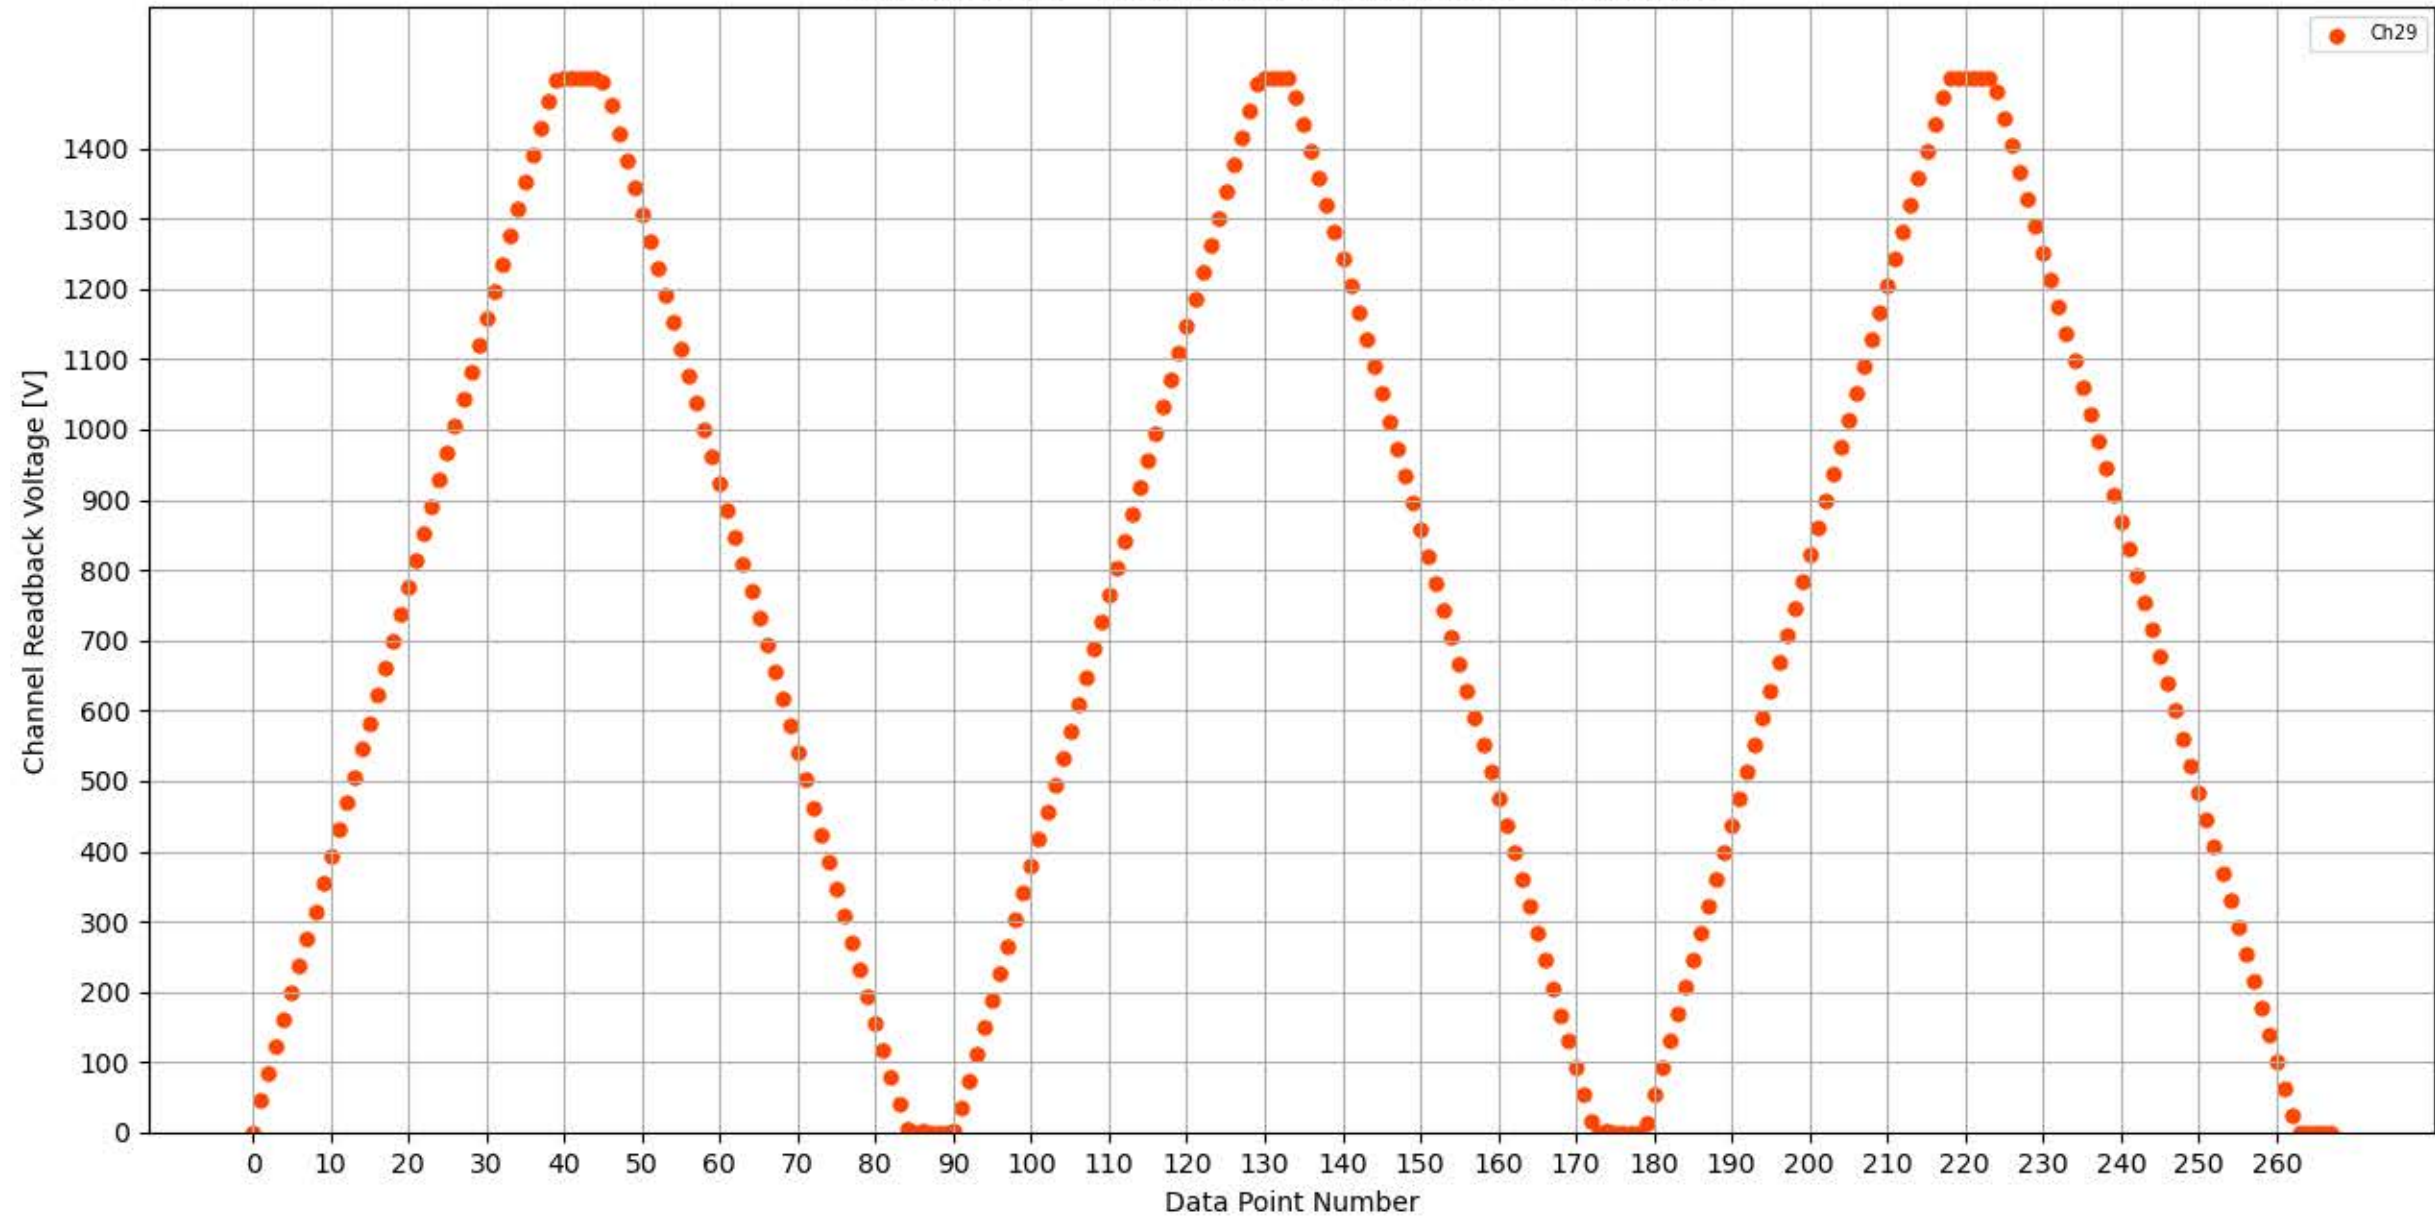

Voltage Ramp Test (Python) Bd #301, Slot #11, Ch #30

Voltage Ramp Test (Python) Bd #301, Slot #11, Ch #29