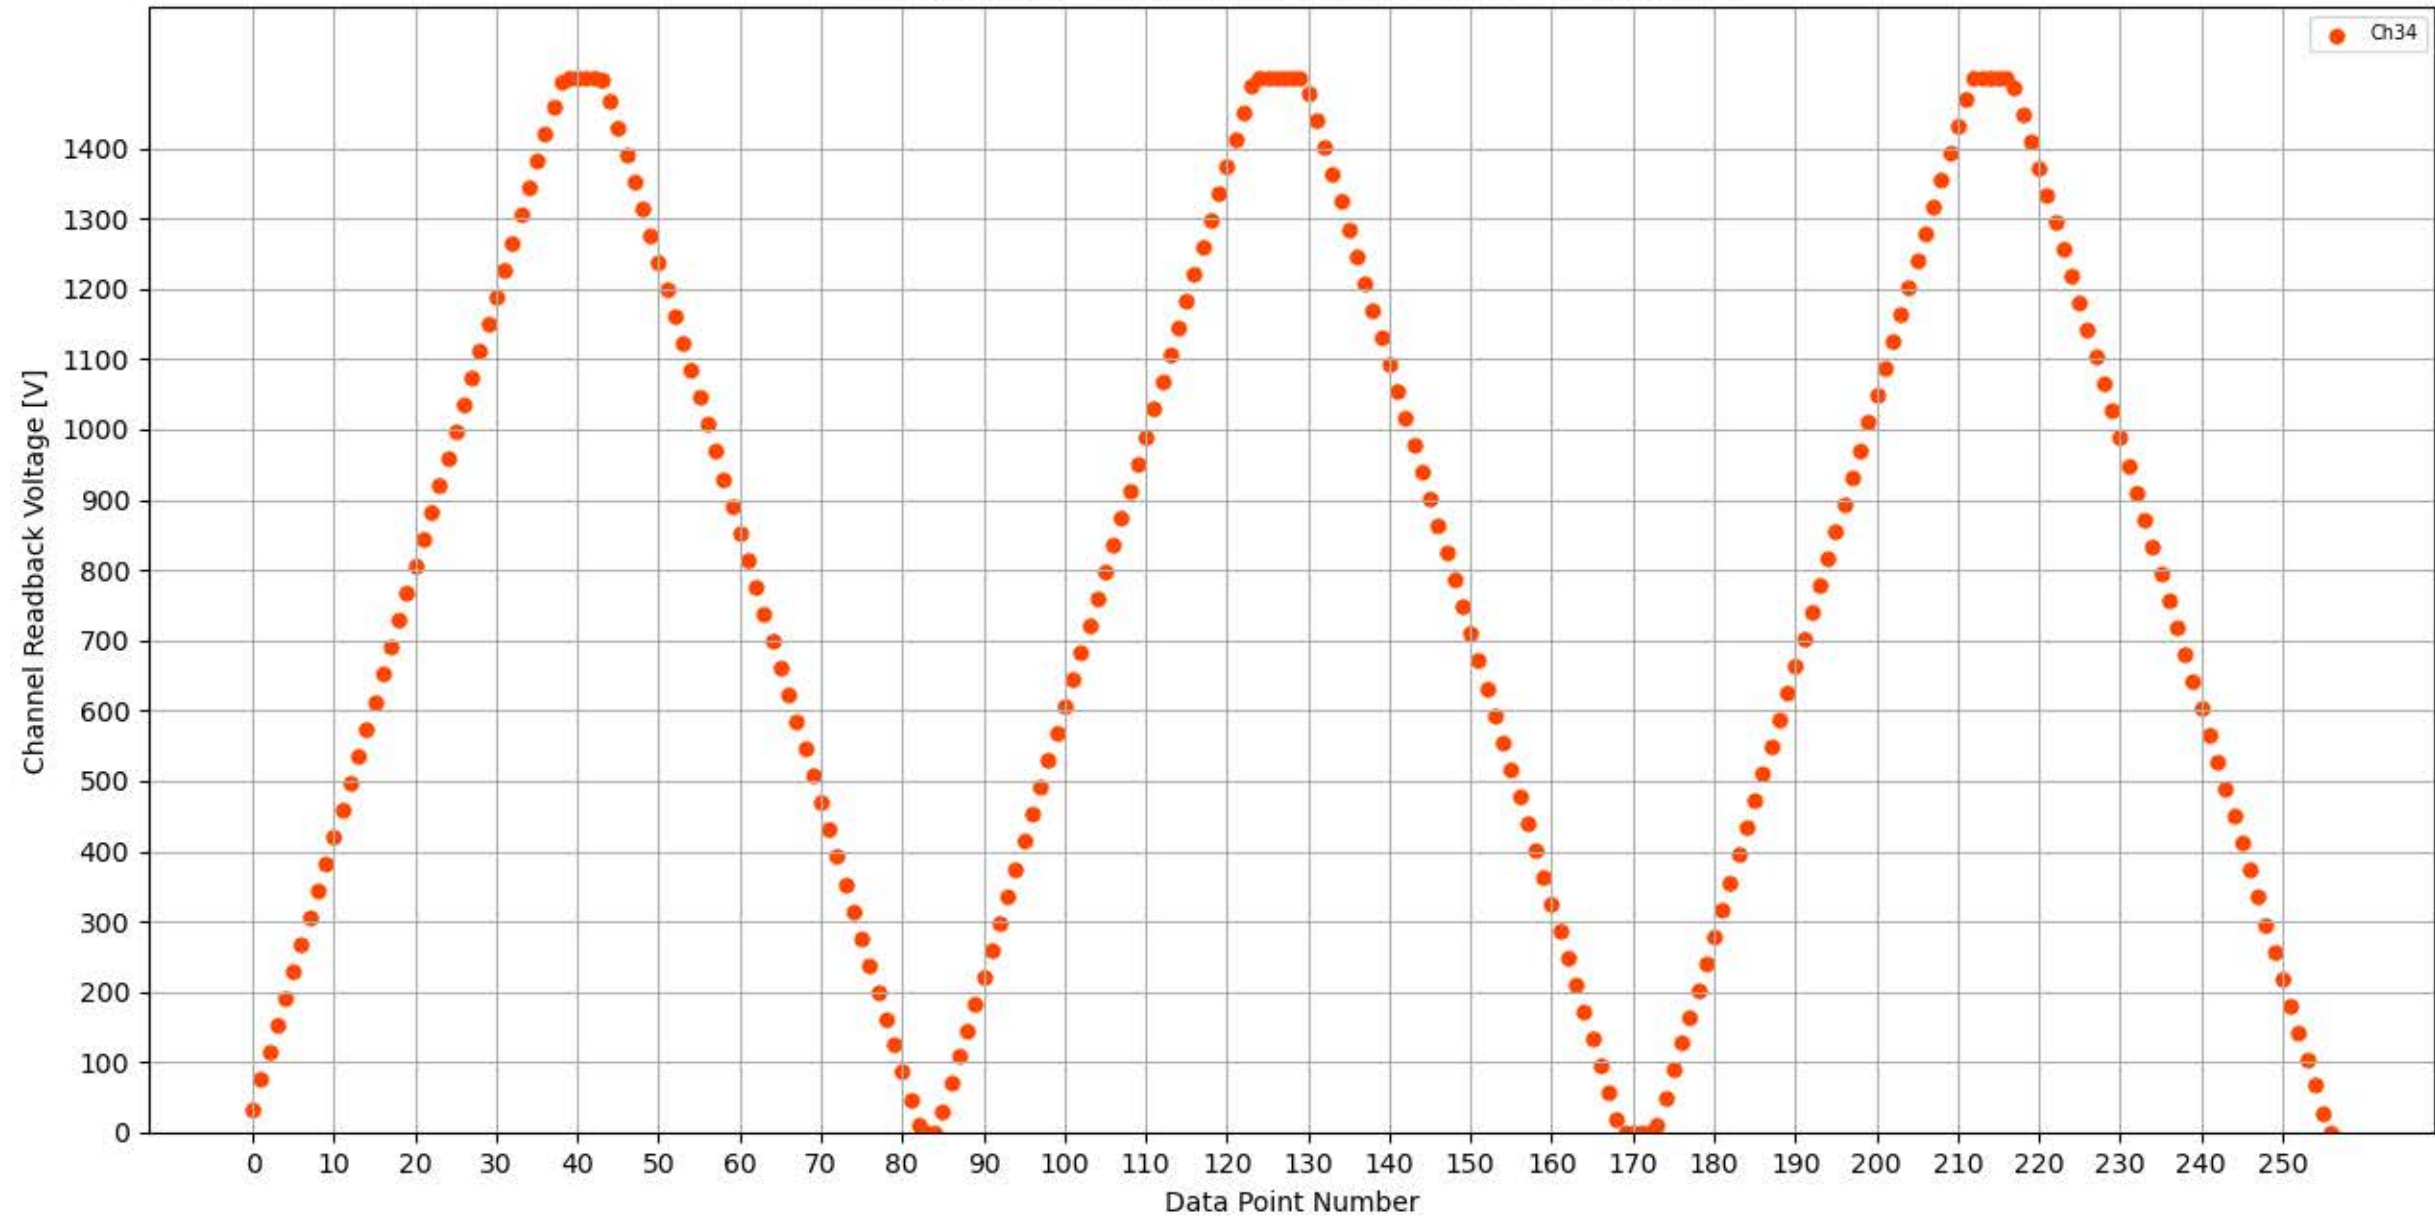

Voltage Ramp Test (Python) Bd #301, Slot #11, Ch #35

Voltage Ramp Test (Python) Bd #301, Slot #11, Ch #34