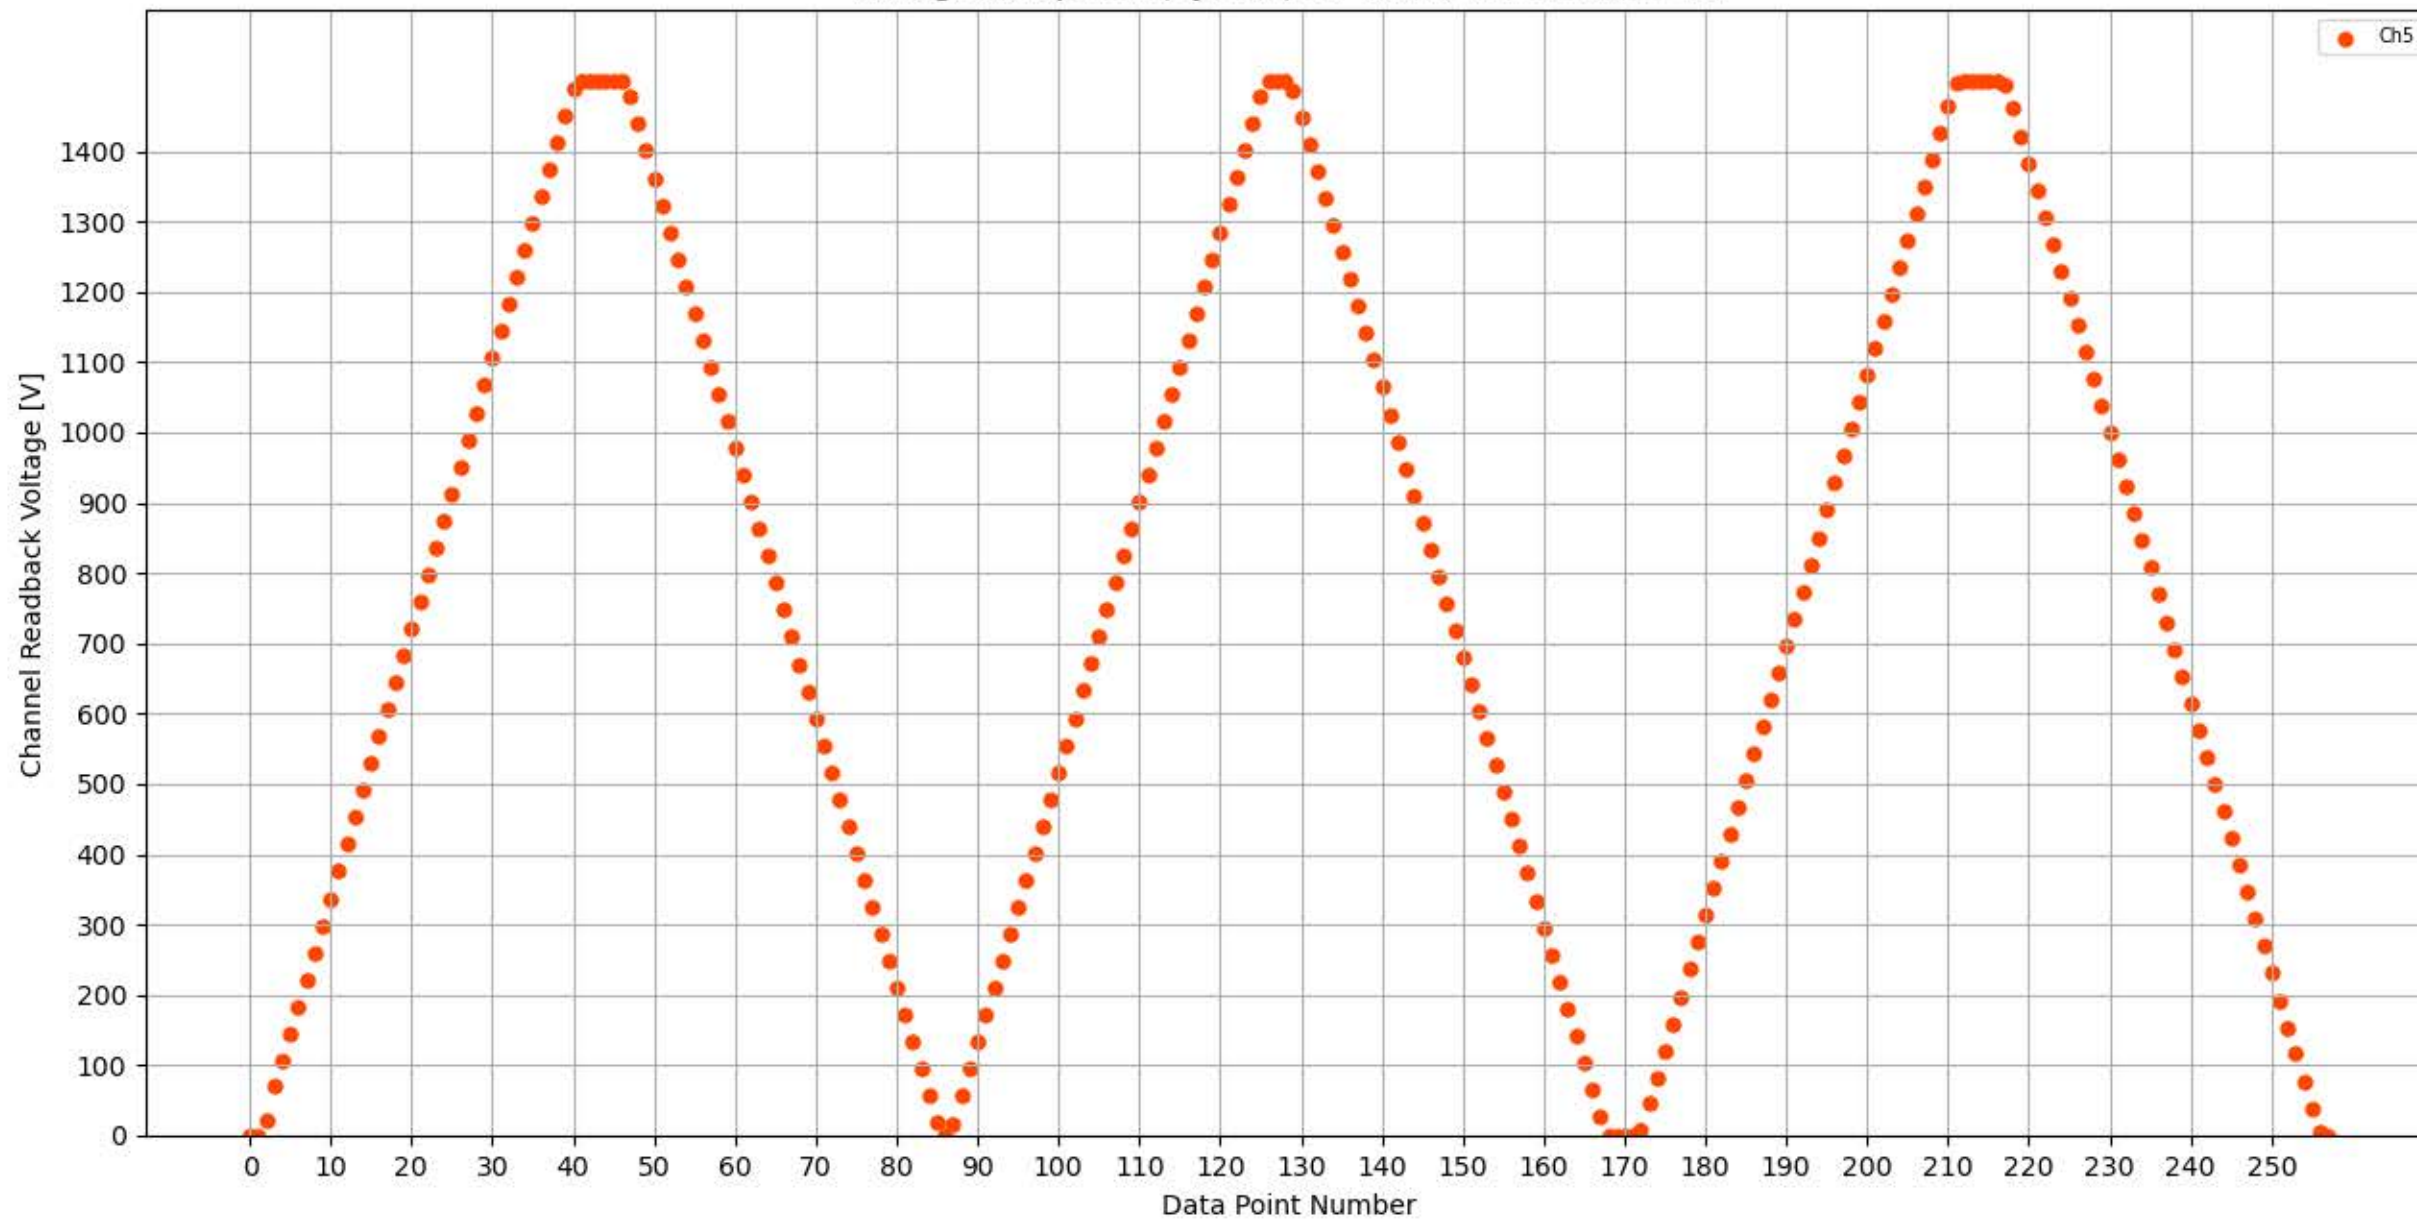

Voltage Ramp Test (Python) Bd #301, Slot #11, Ch #0

Voltage Ramp Test (Python) Bd #301, Slot #11, Ch #1

Voltage Ramp Test (Python) Bd #301, Slot #11, Ch #2

Voltage Ramp Test (Python) Bd #301, Slot #11, Ch #3

Voltage Ramp Test (Python) Bd #301, Slot #11, Ch #4

Voltage Ramp Test (Python) Bd #301, Slot #11, Ch #5

Voltage Ramp Test (Python) Bd #301, Slot #11, Ch #6

Voltage Ramp Test (Python) Bd #301, Slot #11, Ch #7