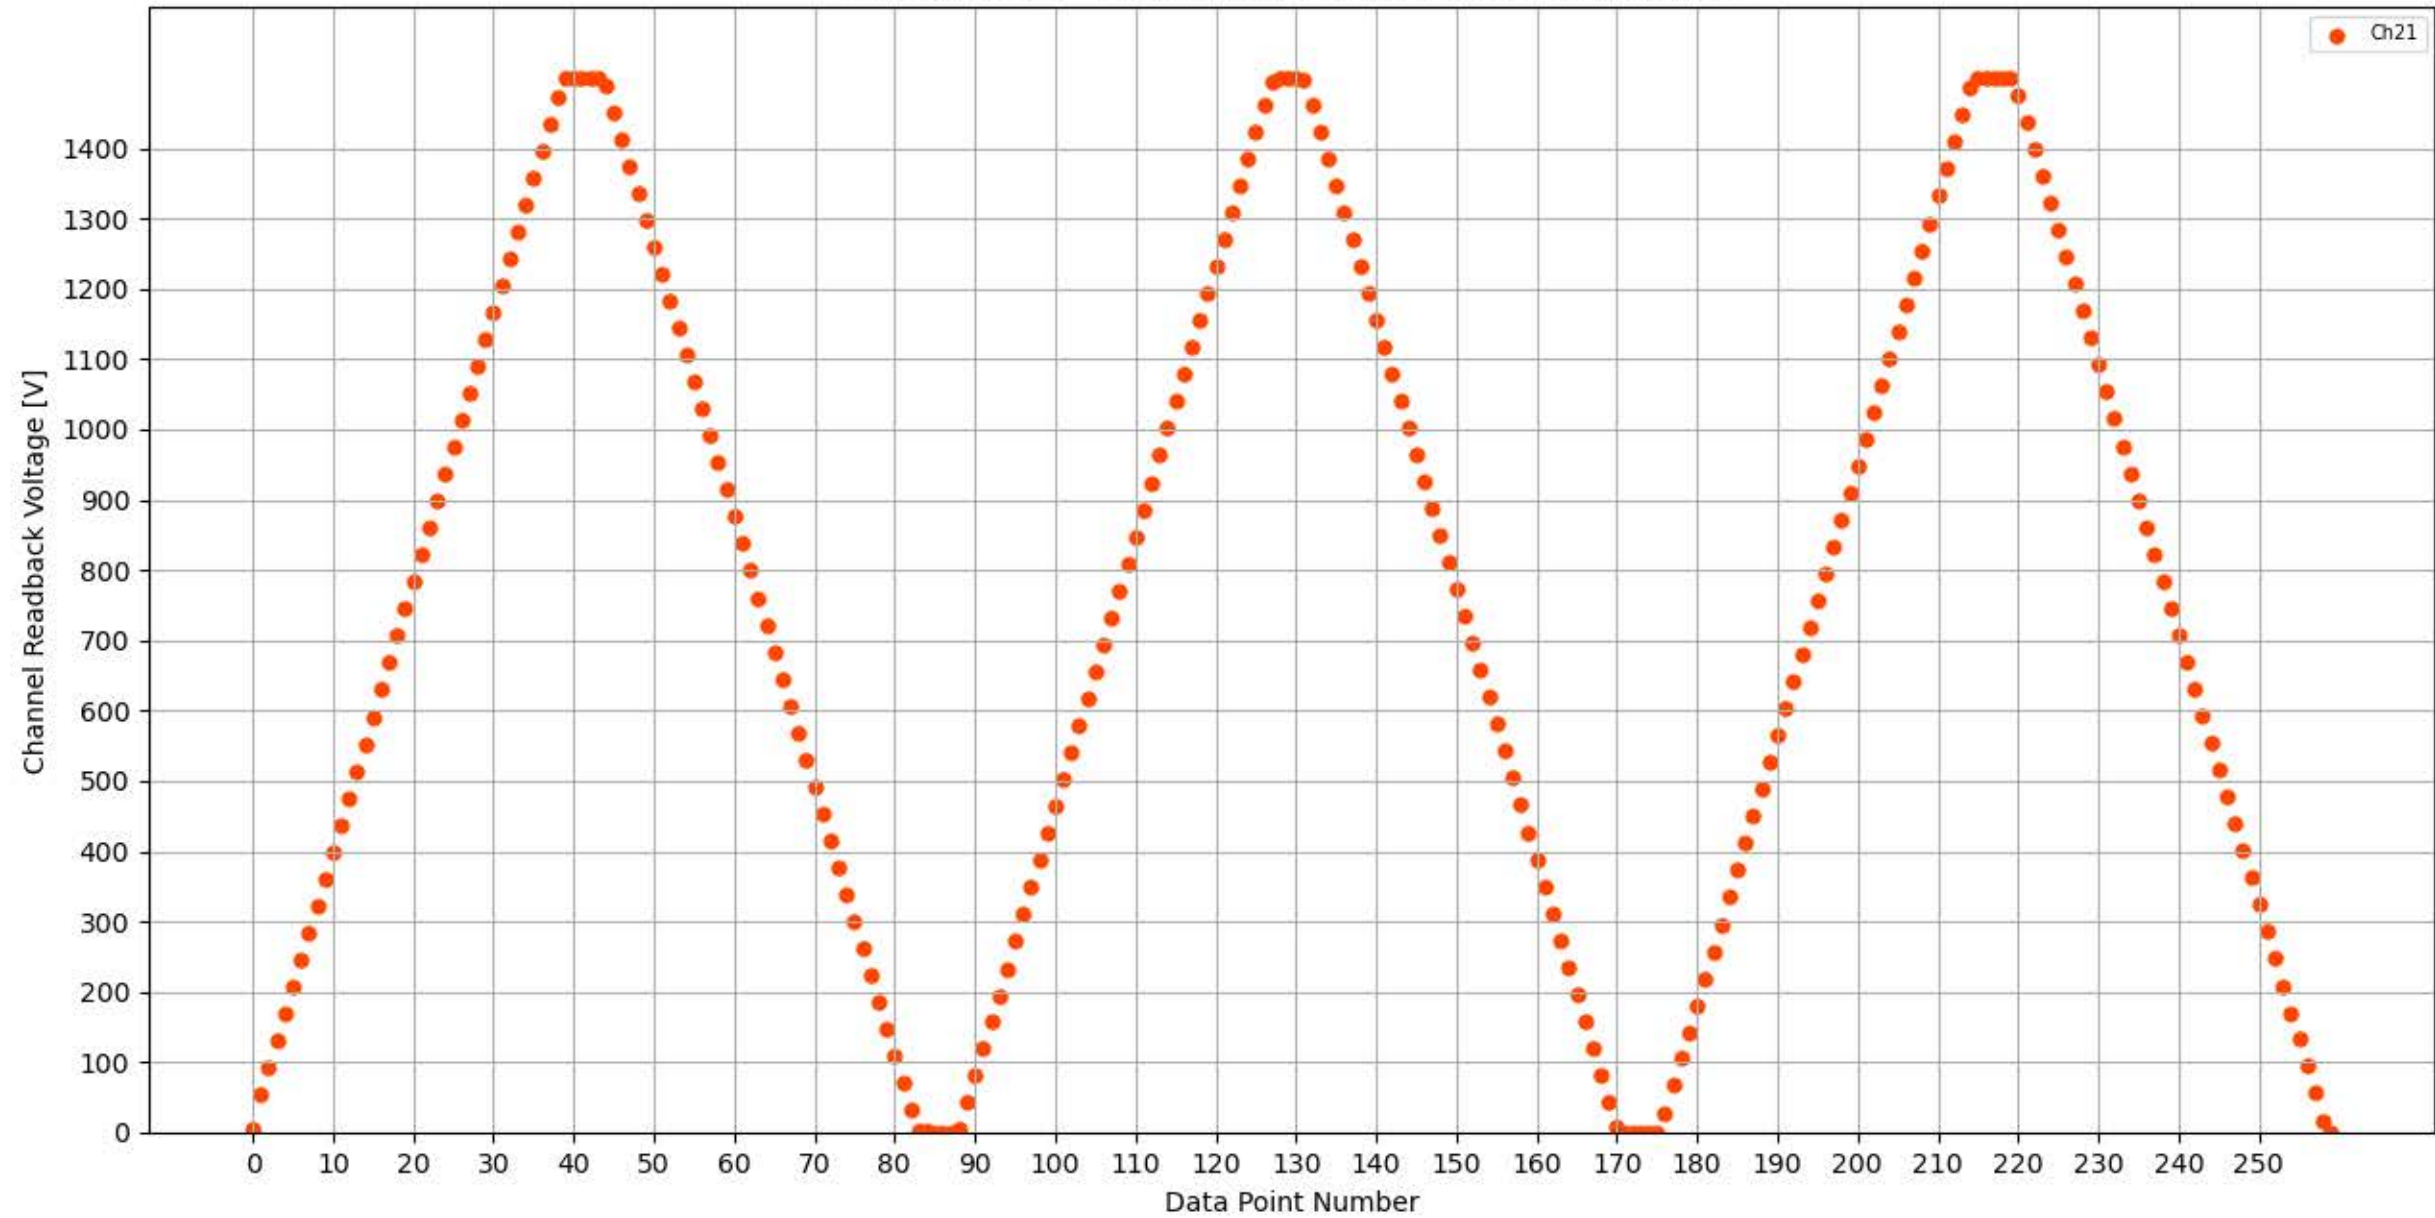

Voltage Ramp Test (Python) Bd #301, Slot #11, Ch #22

Voltage Ramp Test (Python) Bd #301, Slot #11, Ch #21