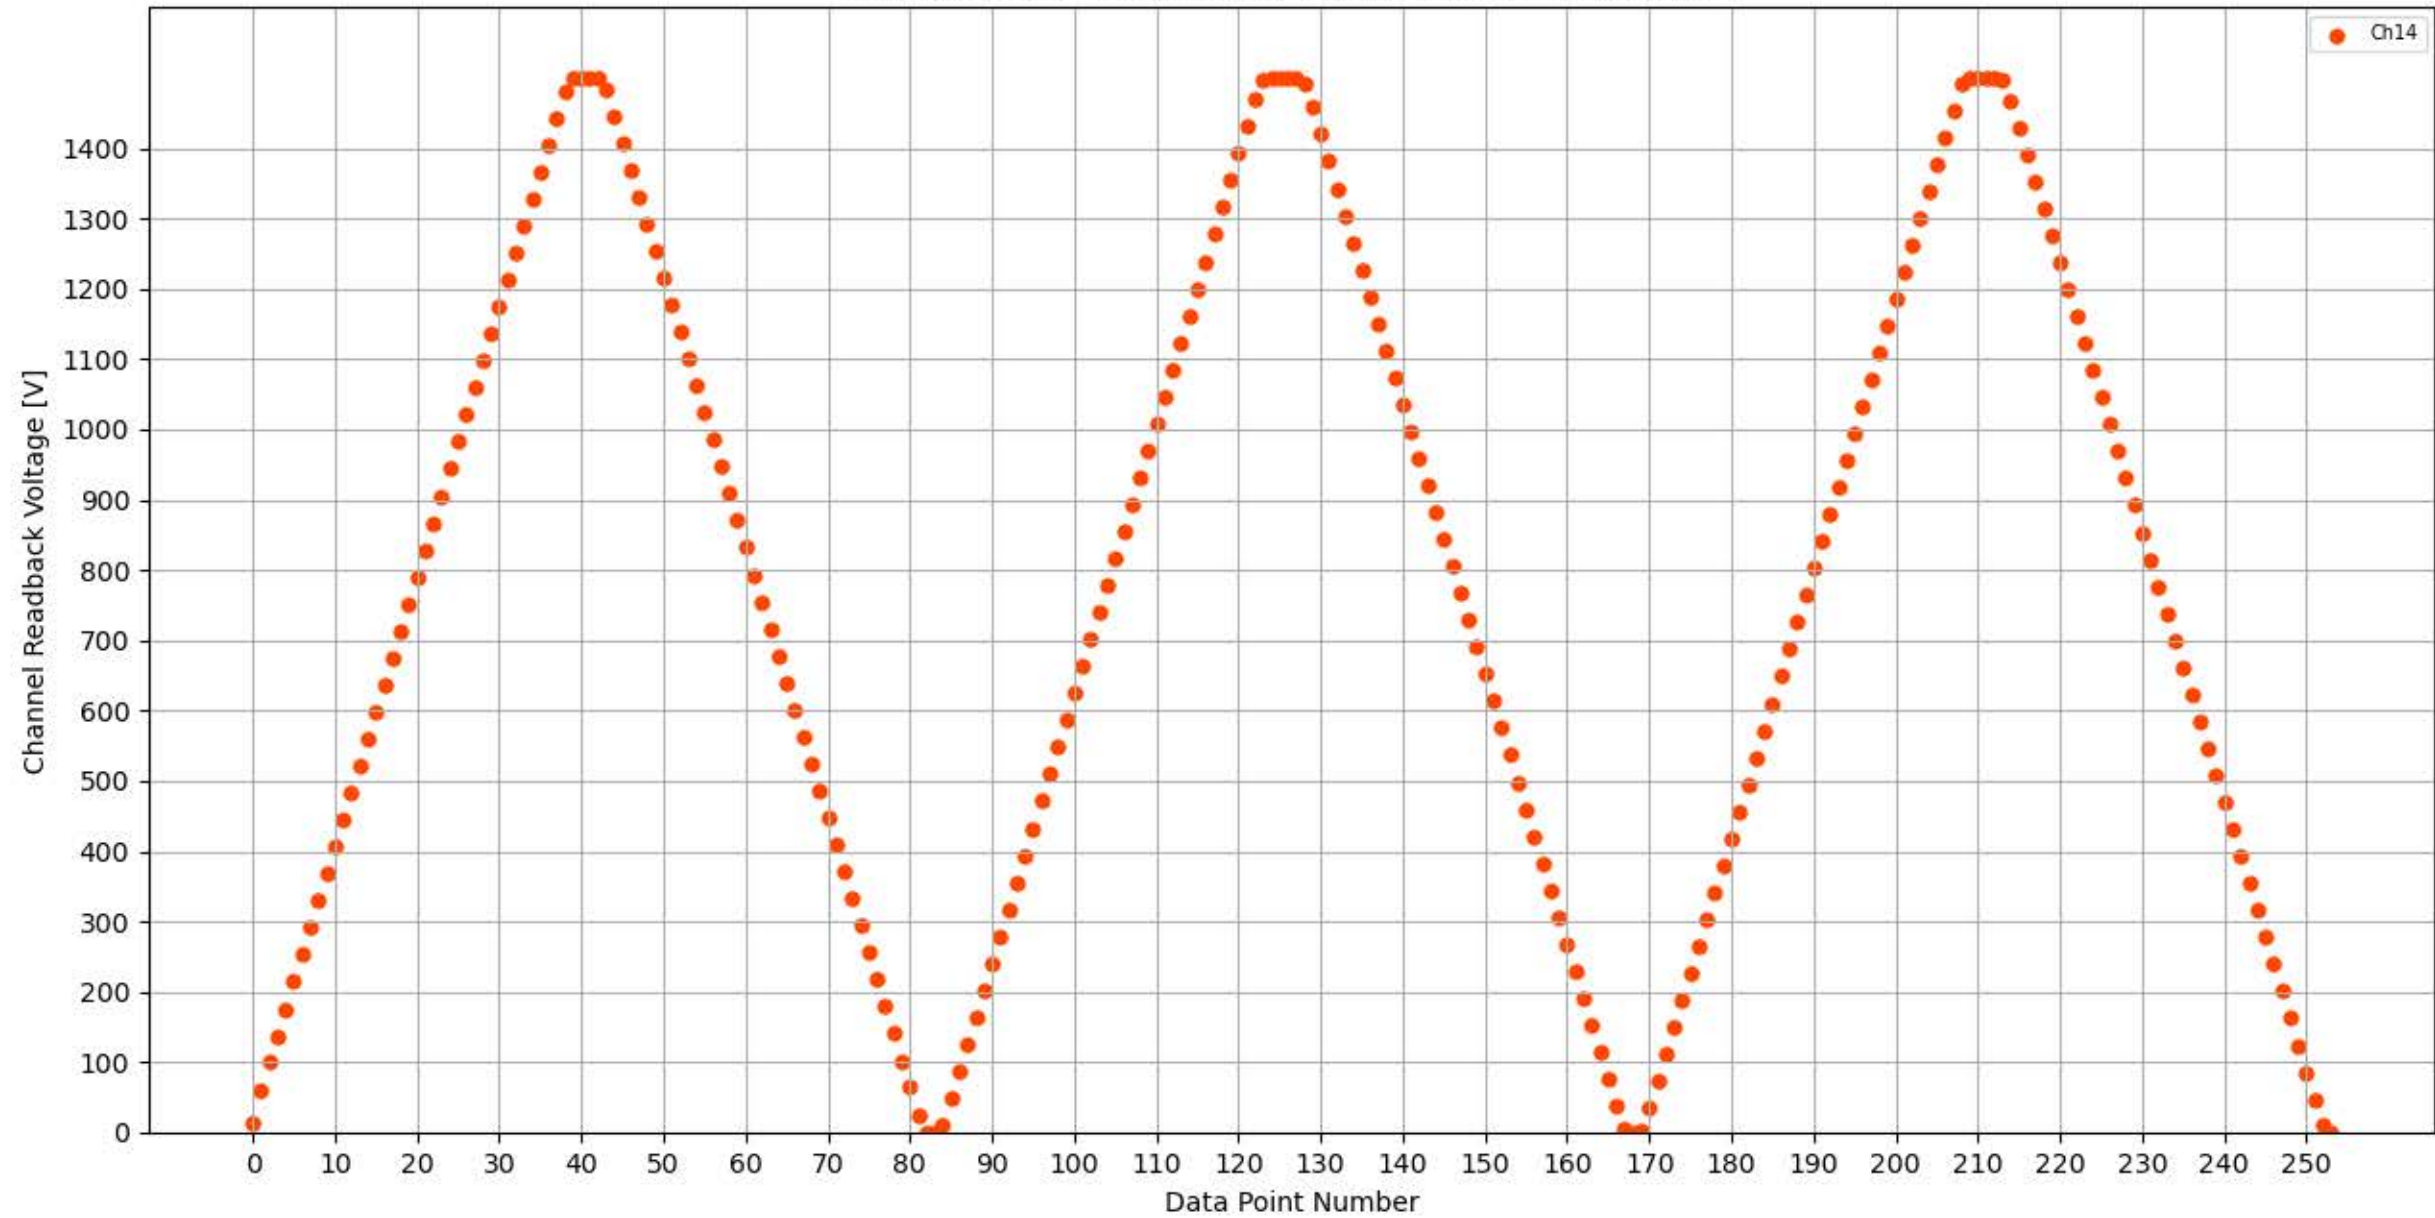

Voltage Ramp Test (Python) Bd #301, Slot #11, Ch #15

Voltage Ramp Test (Python) Bd #301, Slot #11, Ch #14