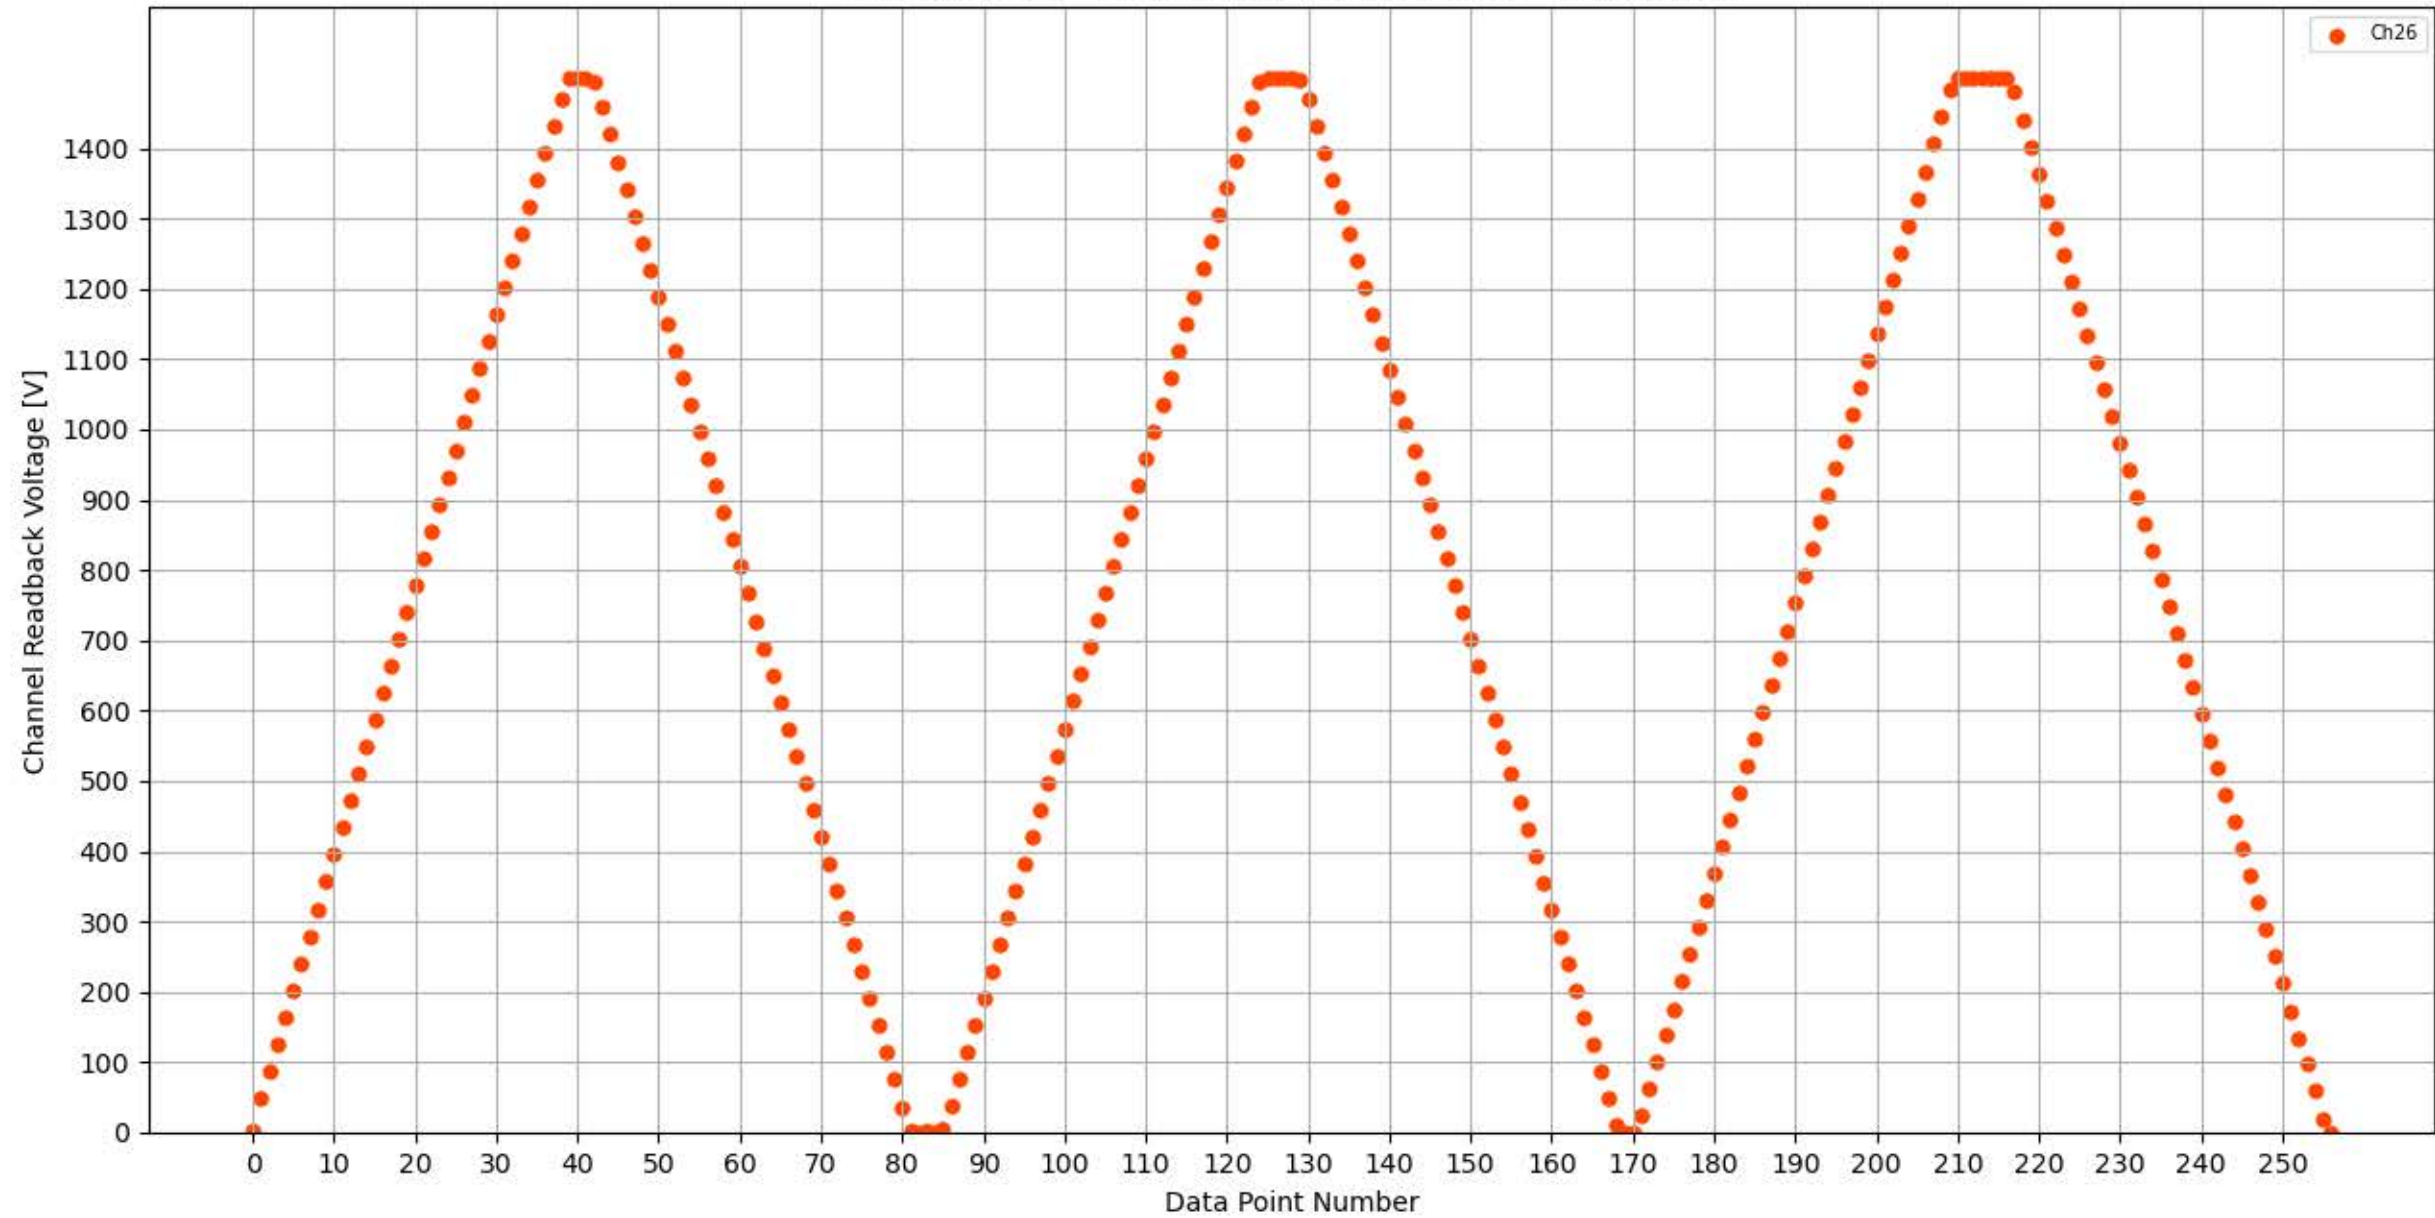

Voltage Ramp Test (Python) Bd #301, Slot #11, Ch #27

Voltage Ramp Test (Python) Bd #301, Slot #11, Ch #26