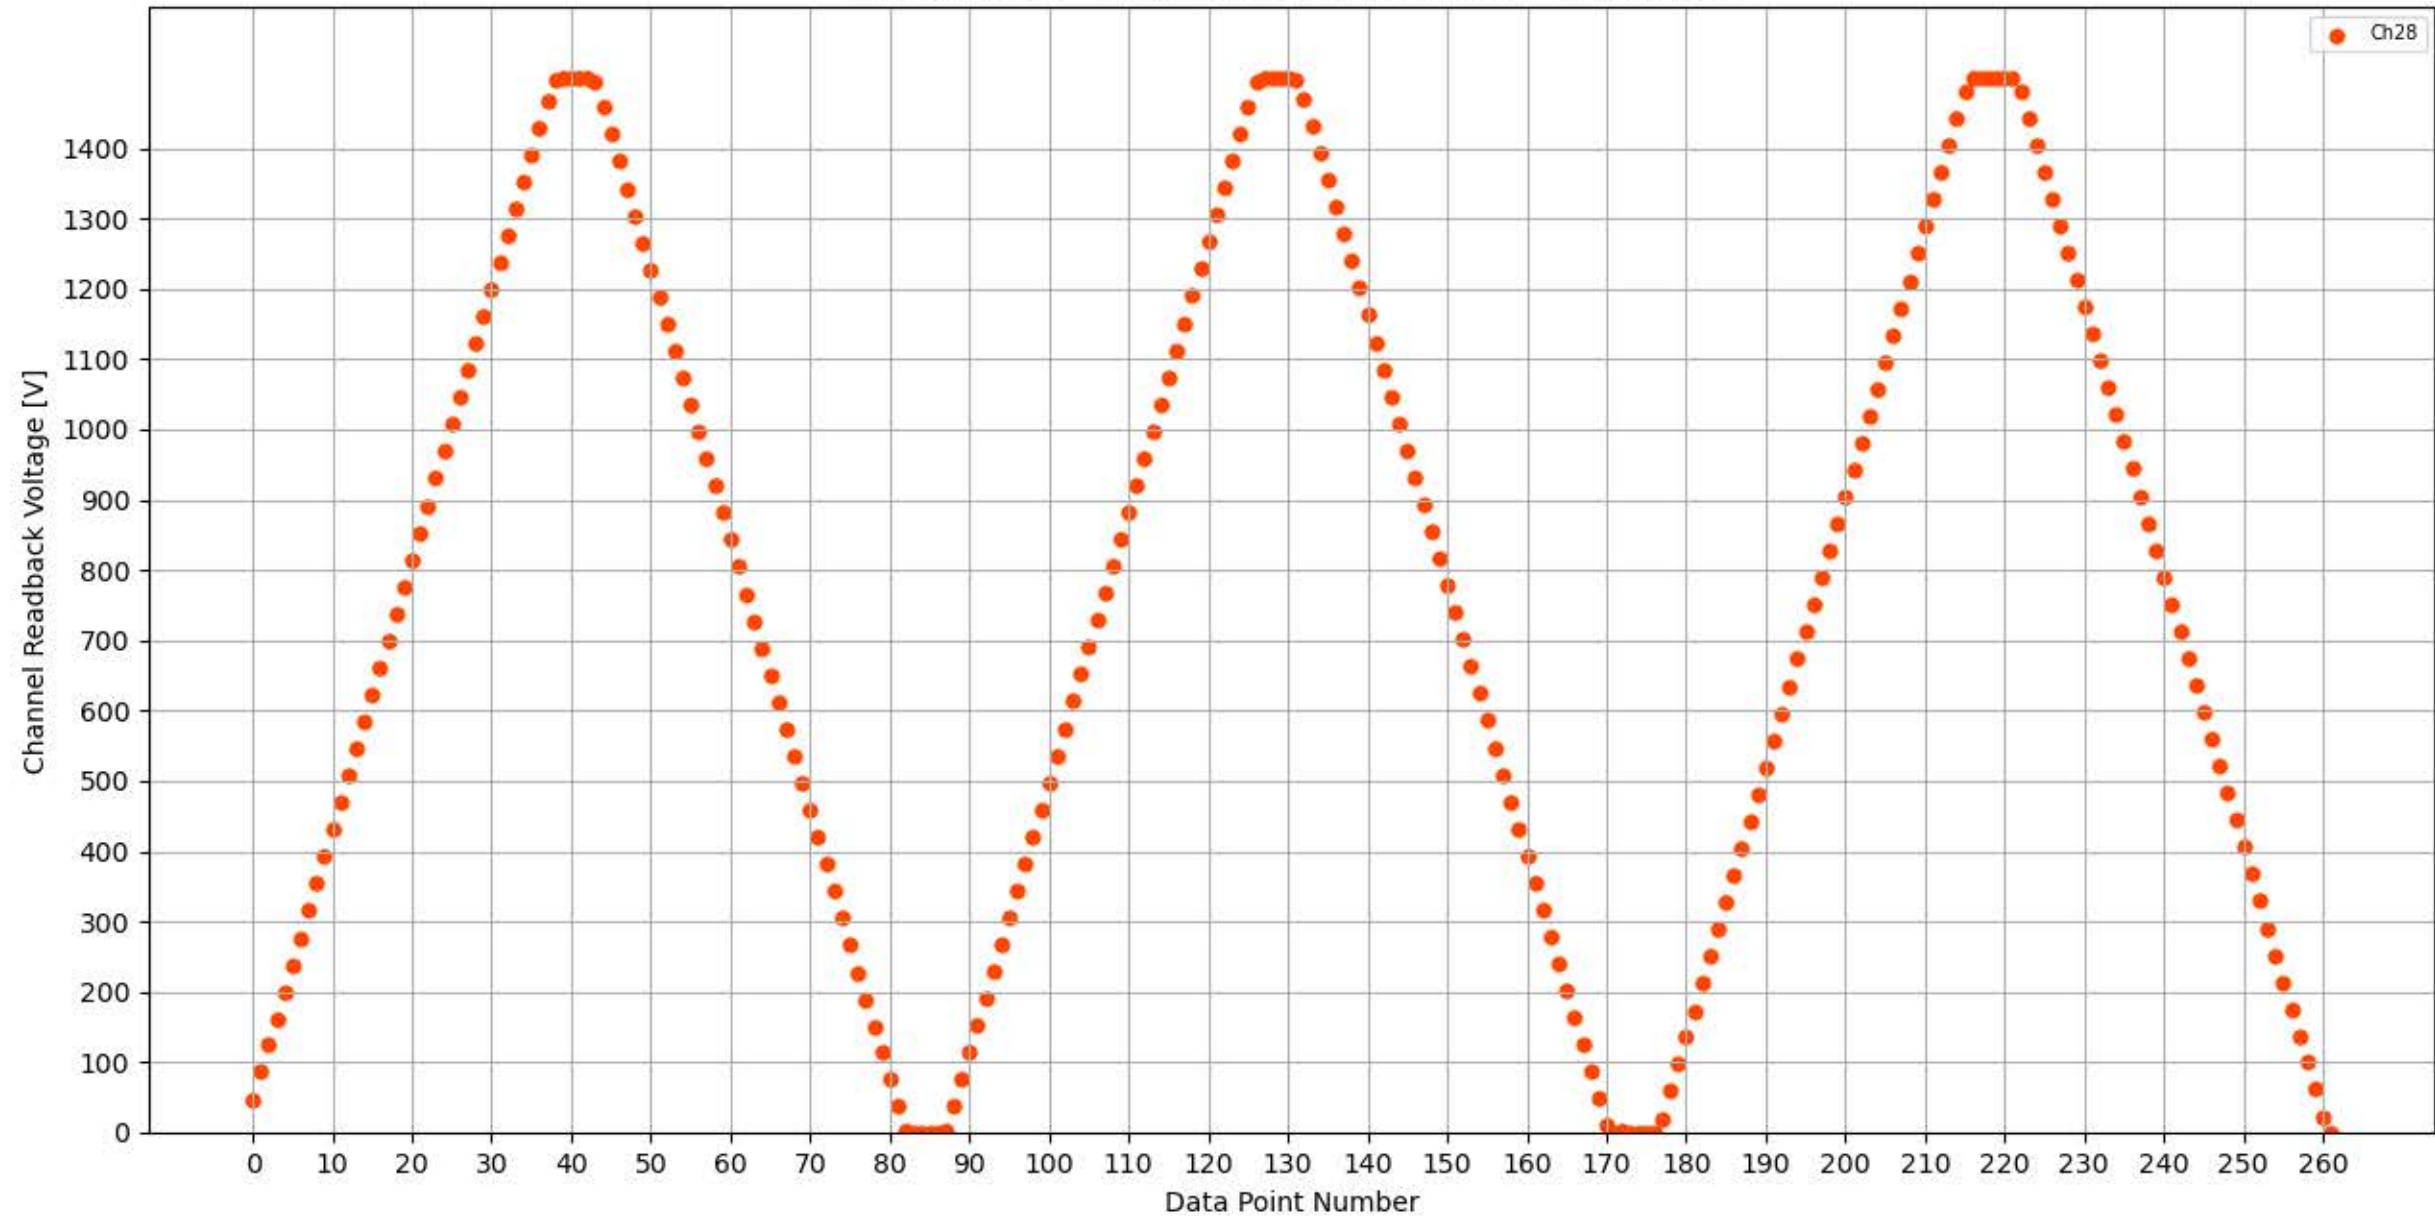

Voltage Ramp Test (Python) Bd #301, Slot #11, Ch #29

Voltage Ramp Test (Python) Bd #301, Slot #11, Ch #28