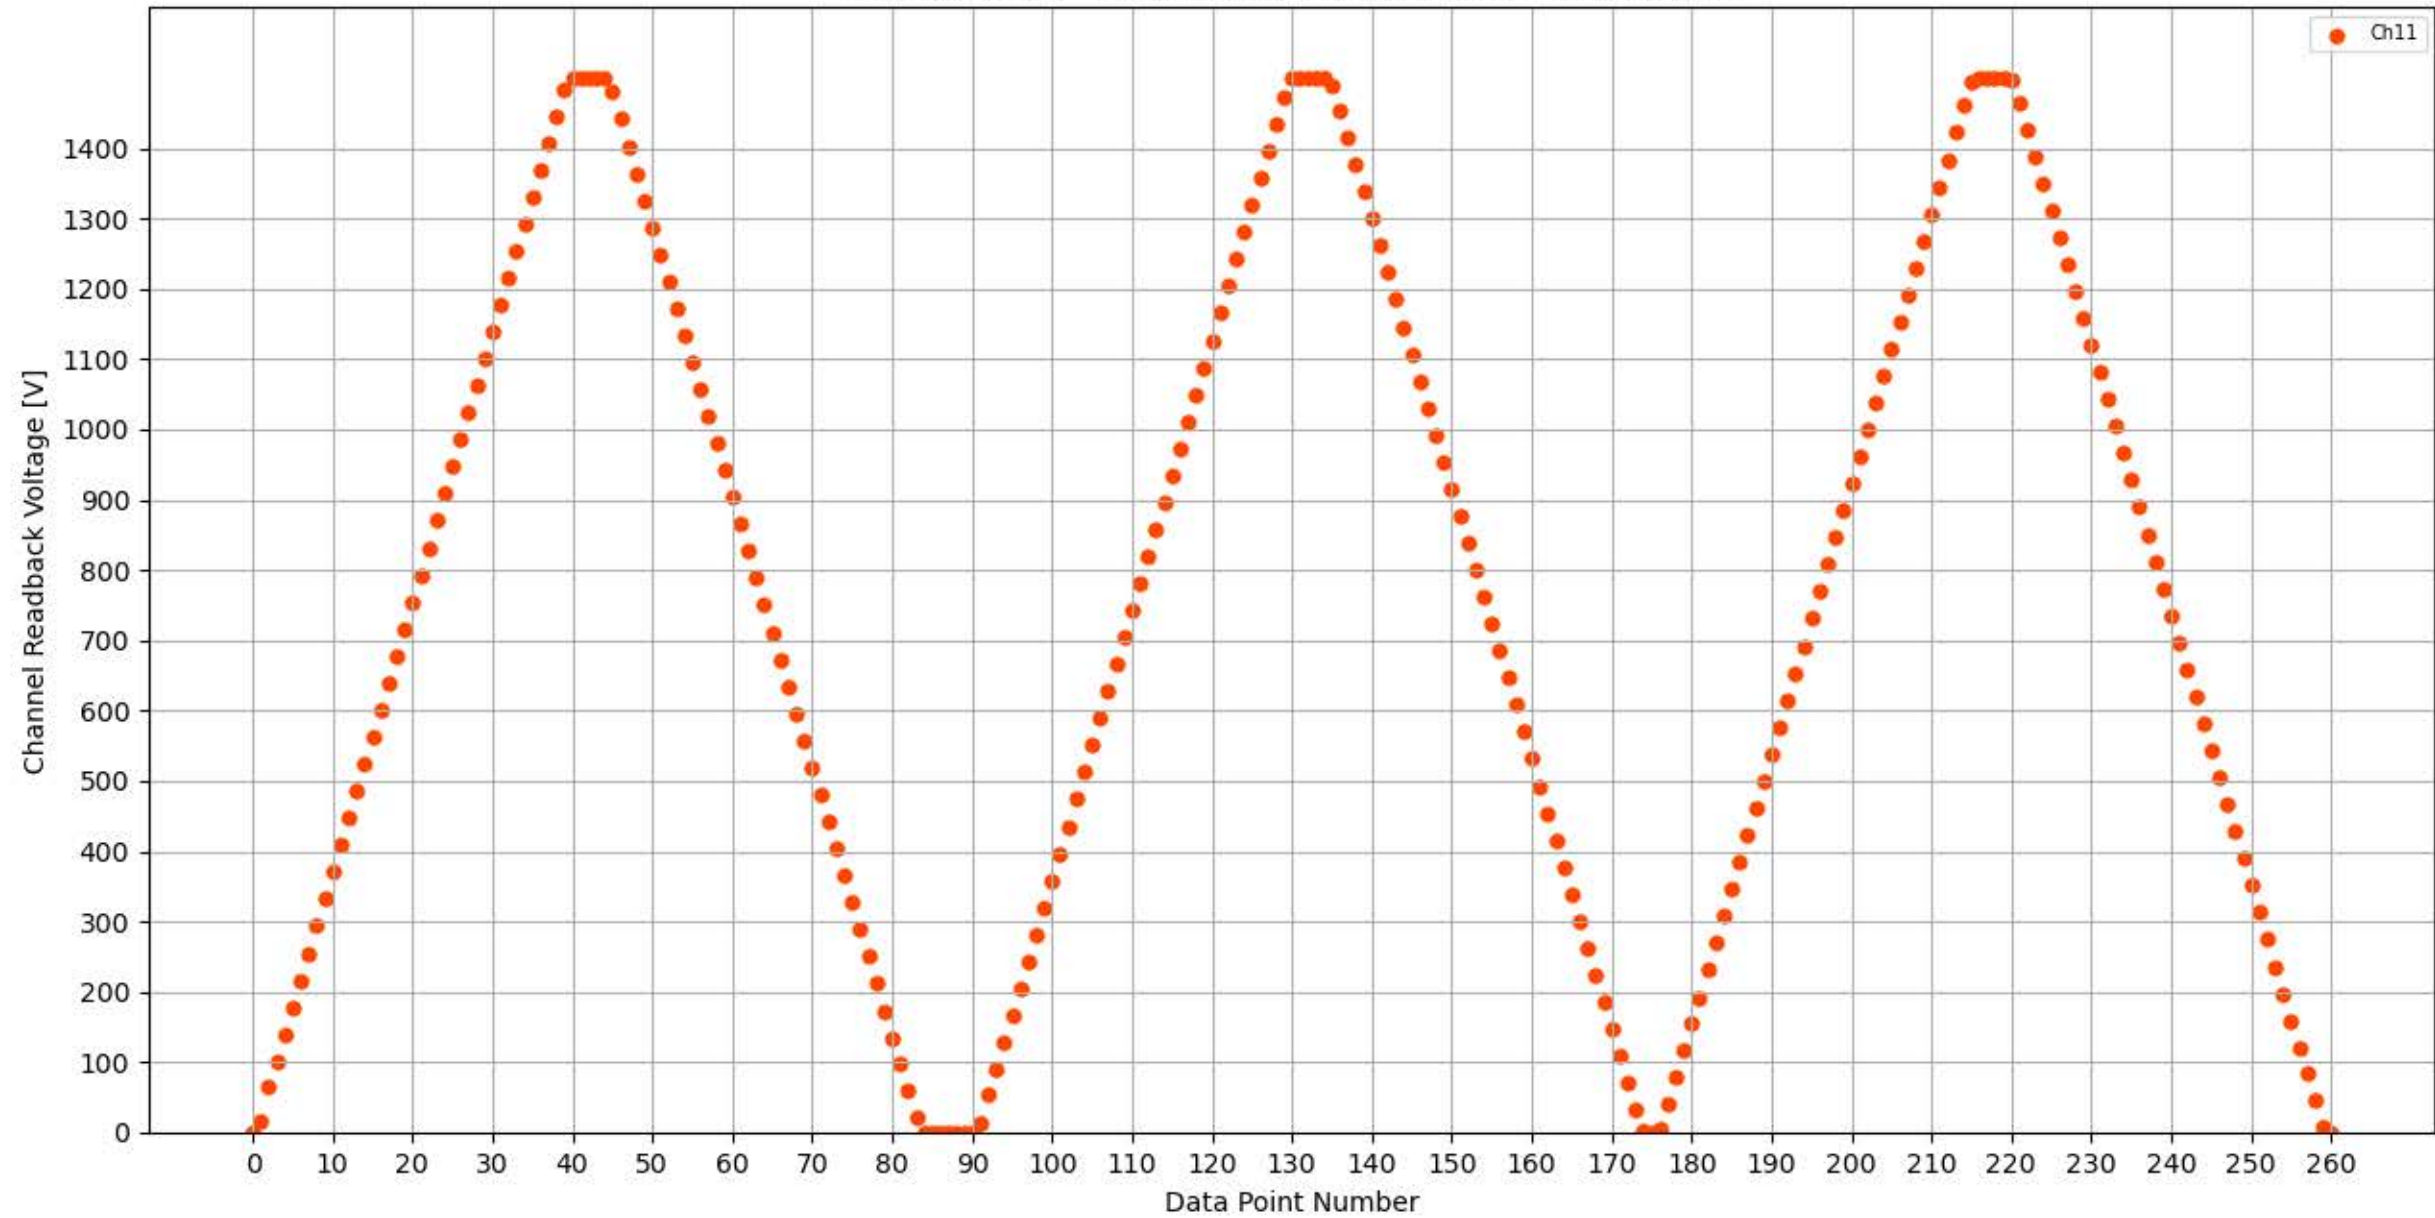

Voltage Ramp Test (Python) Bd #301, Slot #11, Ch #8

Voltage Ramp Test (Python) Bd #301, Slot #11, Ch #9

Voltage Ramp Test (Python) Bd #301, Slot #11, Ch #10

Voltage Ramp Test (Python) Bd #301, Slot #11, Ch #11